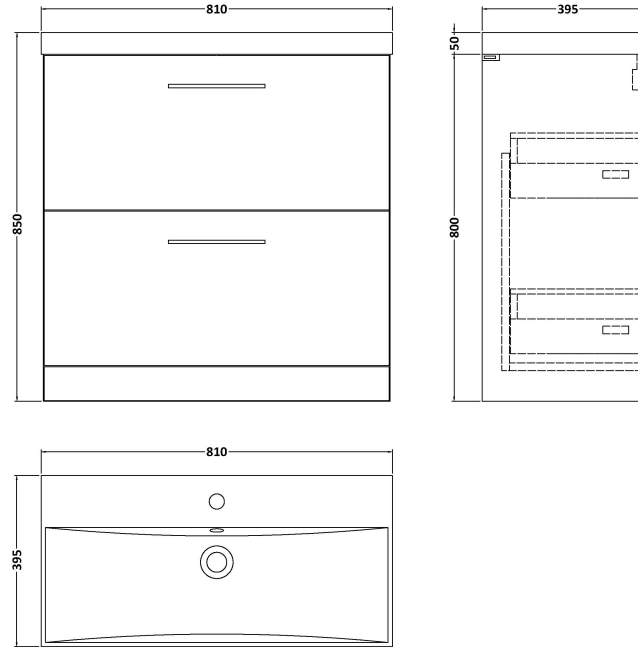

Sales Code: ARN835D

Description: 800 Fs 2-Drawer Vanity & Basin 3

Packaging Details

Barcode: 5056462667003

Sales Code: NVF835

Description: 800 Fs 2-Drawer Unit (365 Deep)

Product Dimensions

Height (mm):	800
Width (mm):	800
Depth (mm):	383
Nett Weight (kg):	31.5

Packaging Dimensions

Height (mm):	835
Width (mm):	832
Depth (mm):	391
Gross Weight (kg):	32

Packaging Data

Box Colour:	Brown Cardboard Box - Printed
Box Qty:	0
Label Size:	0 x 0
Label Colour:	White Label
Label Qty:	2

Sales Code: NVM035

Description: 800 Thin Edged Basin 1Th

Product Dimensions

Height (mm):	170
Width (mm):	810
Depth (mm):	395
Nett Weight (kg):	14.5

Packaging Dimensions

Height (mm):	190
Width (mm):	830
Depth (mm):	415
Gross Weight (kg):	15

Packaging Data

Box Colour:	Brown Cardboard Box
Box Qty:	1
Label Size:	100 x 50
Label Colour:	White Label
Label Qty:	2

Outer Box Dimensions (If Applicable)

Height (mm):	
Width (mm):	
Depth (mm):	
Gross Weight (kg):	
Barcode:	5056211853435