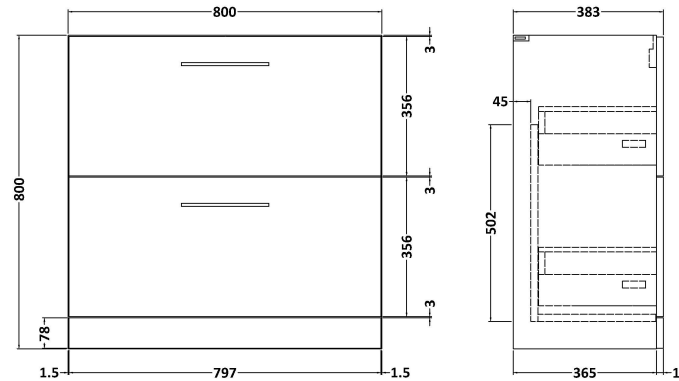

Sales Code: ARN835D

Description: 800 Fs 2-Drawer Vanity & Basin 3

Packaging Details

Barcode: 5056462667003

Sales Code: NVF835

Description: 800 Fs 2-Drawer Unit (365 Deep)

Product Dimensions

Height (mm):	800
Width (mm):	800
Depth (mm):	383
Nett Weight (kg):	31.5

Packaging Dimensions

Height (mm):	835
Width (mm):	832
Depth (mm):	391
Gross Weight (kg):	32

Packaging Data

Box Colour:	Brown Cardboard Box - Printed
Box Qty:	0
Label Size:	0 x 0
Label Colour:	White Label
Label Qty:	2

Sales Code: NVM035

Description: 800 Thin Edged Basin 1Th

Product Dimensions

Height (mm):	170
Width (mm):	810
Depth (mm):	395
Nett Weight (kg):	14.5

Packaging Dimensions

Height (mm):	190
Width (mm):	830
Depth (mm):	415
Gross Weight (kg):	15

Packaging Data

Box Colour:	Brown Cardboard Box
Box Qty:	1
Label Size:	100 x 50
Label Colour:	White Label
Label Qty:	2

Outer Box Dimensions (If Applicable)

Height (mm):	
Width (mm):	
Depth (mm):	
Gross Weight (kg):	
Barcode:	5056211853435