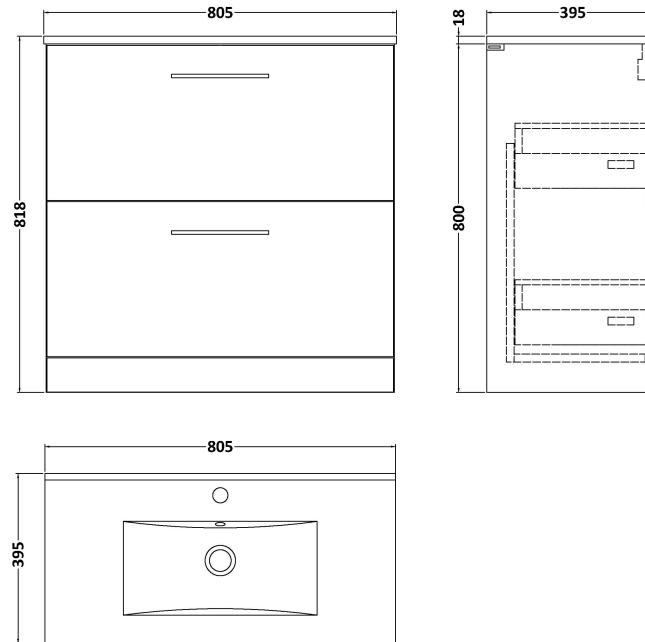

Sales Code: ARN835B

Description: 800 Fs 2-Drawer Vanity & Basin 2

Packaging Details

Barcode: 5056462666990

Sales Code: NVF835

Description: 800 Fs 2-Drawer Unit (365 Deep)

Product Dimensions

Height (mm):	800
Width (mm):	800
Depth (mm):	383
Nett Weight (kg):	31.5

Packaging Dimensions

Height (mm):	835
Width (mm):	832
Depth (mm):	391
Gross Weight (kg):	32

Packaging Data

Box Colour:	Brown Cardboard Box - Printed
Box Qty:	0
Label Size:	0 x 0
Label Colour:	White Label
Label Qty:	2

Sales Code: NVM005

Description: Minimalist Basin 800mm

Product Dimensions

Height (mm):	170
Width (mm):	800
Depth (mm):	390
Nett Weight (kg):	16.9

Packaging Dimensions

Height (mm):	400
Width (mm):	820
Depth (mm):	200
Gross Weight (kg):	16.9

Packaging Data

Box Colour:	Brown Cardboard Box - Printed
Box Qty:	1
Label Size:	100 x 50
Label Colour:	White Label
Label Qty:	2

Outer Box Dimensions (If Applicable)

Height (mm):	
Width (mm):	
Depth (mm):	
Gross Weight (kg):	
Barcode:	5055146194675