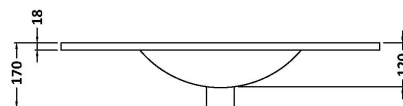

Packaging Dimensions

Height (mm):	835
Width (mm):	832
Depth (mm):	391
Gross Weight (kg):	32

Packaging Data

Box Colour:	Brown Cardboard Box - Printed
Box Qty:	0
Label Size:	0 x 0
Label Colour:	White Label
Label Qty:	2

Outer Box Dimensions (If Applicable)

Height (mm):	
Width (mm):	
Depth (mm):	
Gross Weight (kg):	
Barcode:	5056462660738

Product Details

Country of Origin:	China
Fitting Instruction:	No
CE Certification:	N/A
FSC Certified Materials:	Yes
Colour:	Satin Green
Construction Method:	Cam & Wood Dowel
Construction Type:	Rigid
Cabinet Finish:	MFC Painted Matt
Fascia Finish:	Mdf Painted Matt
Cabinet Thickness (mm):	16
Fascia Thickness (mm):	18
Drawer Included:	Yes
Drawer Type:	80mm High Metal S/C Inc Galler
No of Shelves:	0
Hinge Type:	Not Applicable
Hinge Included:	Not Applicable
Adjustable Legs:	No, Not Required
Fixings Included:	Yes
Handle Style:	Contemporary
Waste Shroud:	Yes
Handle Included:	Yes, Supplied
Handle Type:	D-Shape

Sales Code: NVM005

Description: Minimalist Basin 800mm

Product Dimensions

Height (mm):	170
Width (mm):	800
Depth (mm):	390
Nett Weight (kg):	16.9

Packaging Dimensions

Height (mm):	400
Width (mm):	820
Depth (mm):	200
Gross Weight (kg):	16.9

Packaging Data

Box Colour:	Brown Cardboard Box - Printed
Box Qty:	1
Label Size:	100 x 50
Label Colour:	White Label
Label Qty:	2

Outer Box Dimensions (If Applicable)

Height (mm):	
Width (mm):	
Depth (mm):	
Gross Weight (kg):	
Barcode:	5055146194675