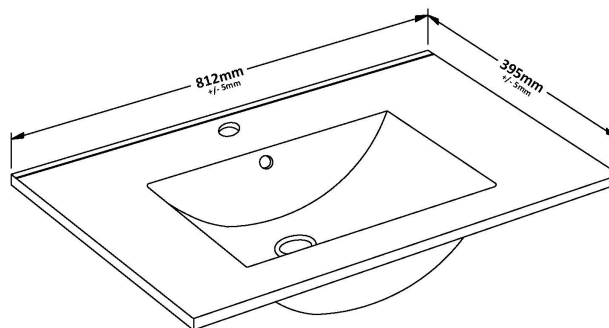

Packaging Dimensions

Height (mm):	835
Width (mm):	832
Depth (mm):	391
Gross Weight (kg):	32

Packaging Data

Box Colour:	Brown Cardboard Box - Printed
Box Qty:	0
Label Size:	0 x 0
Label Colour:	White Label
Label Qty:	2

Outer Box Dimensions (If Applicable)

Height (mm):	
Width (mm):	
Depth (mm):	
Gross Weight (kg):	
Barcode:	5056462660738

Product Details

Country of Origin:	China
Fitting Instruction:	No
CE Certification:	N/A
FSC Certified Materials:	Yes
Colour:	Satin Green
Construction Method:	Cam & Wood Dowel
Construction Type:	Rigid
Cabinet Finish:	MFC Painted Matt
Fascia Finish:	Mdf Painted Matt
Cabinet Thickness (mm):	16
Fascia Thickness (mm):	18
Drawer Included:	Yes
Drawer Type:	80mm High Metal S/C Inc Galler
No of Shelves:	0
Hinge Type:	Not Applicable
Hinge Included:	Not Applicable
Adjustable Legs:	No, Not Required
Fixings Included:	Yes
Handle Style:	Contemporary
Waste Shroud:	Yes
Handle Included:	Yes, Supplied
Handle Type:	D-Shape

Sales Code: NVM005

Description: Minimalist Basin 800mm

Product Dimensions

Height (mm):	170
Width (mm):	800
Depth (mm):	390
Nett Weight (kg):	16.9

Packaging Dimensions

Height (mm):	400
Width (mm):	820
Depth (mm):	200
Gross Weight (kg):	16.9

Packaging Data

Box Colour:	Brown Cardboard Box - Printed
Box Qty:	1
Label Size:	100 x 50
Label Colour:	White Label
Label Qty:	2

Outer Box Dimensions (If Applicable)

Height (mm):	
Width (mm):	
Depth (mm):	
Gross Weight (kg):	
Barcode:	5055146194675