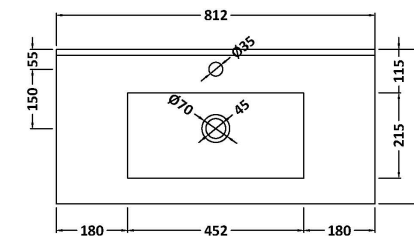

Packaging Dimensions

Height (mm):	835
Width (mm):	832
Depth (mm):	391
Gross Weight (kg):	32

Packaging Data

Box Colour:	Brown Cardboard Box - Printed
Box Qty:	0
Label Size:	0 x 0
Label Colour:	White Label
Label Qty:	2

Outer Box Dimensions (If Applicable)

Height (mm):	
Width (mm):	
Depth (mm):	
Gross Weight (kg):	
Barcode:	5056462660738

Product Details

Country of Origin:	China
Fitting Instruction:	No
CE Certification:	N/A
FSC Certified Materials:	Yes
Colour:	Satin Green
Construction Method:	Cam & Wood Dowel
Construction Type:	Rigid
Cabinet Finish:	MFC Painted Matt
Fascia Finish:	Mdf Painted Matt
Cabinet Thickness (mm):	16
Fascia Thickness (mm):	18
Drawer Included:	Yes
Drawer Type:	80mm High Metal S/C Inc Galler
No of Shelves:	0
Hinge Type:	Not Applicable
Hinge Included:	Not Applicable
Adjustable Legs:	No, Not Required
Fixings Included:	Yes
Handle Style:	Contemporary
Waste Shroud:	Yes
Handle Included:	Yes, Supplied
Handle Type:	D-Shape

Sales Code: NVM005

Description: Minimalist Basin 800mm

Product Dimensions

Height (mm):	170
Width (mm):	800
Depth (mm):	390
Nett Weight (kg):	16.9

Packaging Dimensions

Height (mm):	400
Width (mm):	820
Depth (mm):	200
Gross Weight (kg):	16.9

Packaging Data

Box Colour:	Brown Cardboard Box - Printed
Box Qty:	1
Label Size:	100 x 50
Label Colour:	White Label
Label Qty:	2

Outer Box Dimensions (If Applicable)

Height (mm):	
Width (mm):	
Depth (mm):	
Gross Weight (kg):	
Barcode:	5055146194675