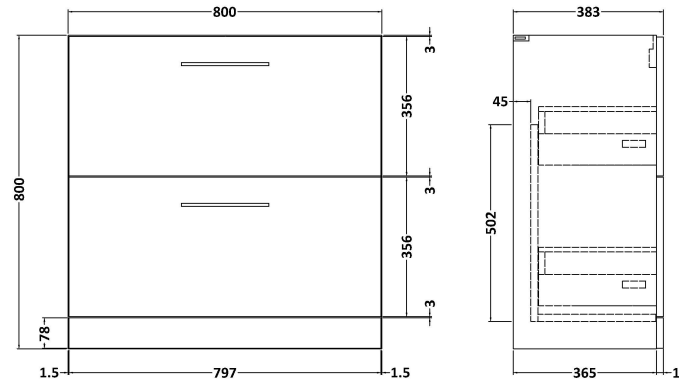

Sales Code: ARN835B

Description: 800 Fs 2-Drawer Vanity & Basin 2

Packaging Details

Barcode: 5056462666990

Sales Code: NVF835

Description: 800 Fs 2-Drawer Unit (365 Deep)

Product Dimensions

Height (mm):	800
Width (mm):	800
Depth (mm):	383
Nett Weight (kg):	31.5

Packaging Dimensions

Height (mm):	835
Width (mm):	832
Depth (mm):	391
Gross Weight (kg):	32

Packaging Data

Box Colour:	Brown Cardboard Box - Printed
Box Qty:	0
Label Size:	0 x 0
Label Colour:	White Label
Label Qty:	2

Sales Code: NVM005

Description: Minimalist Basin 800mm

Product Dimensions

Height (mm):	170
Width (mm):	800
Depth (mm):	390
Nett Weight (kg):	16.9

Packaging Dimensions

Height (mm):	400
Width (mm):	820
Depth (mm):	200
Gross Weight (kg):	16.9

Packaging Data

Box Colour:	Brown Cardboard Box - Printed
Box Qty:	1
Label Size:	100 x 50
Label Colour:	White Label
Label Qty:	2

Outer Box Dimensions (If Applicable)

Height (mm):	
Width (mm):	
Depth (mm):	
Gross Weight (kg):	
Barcode:	5055146194675