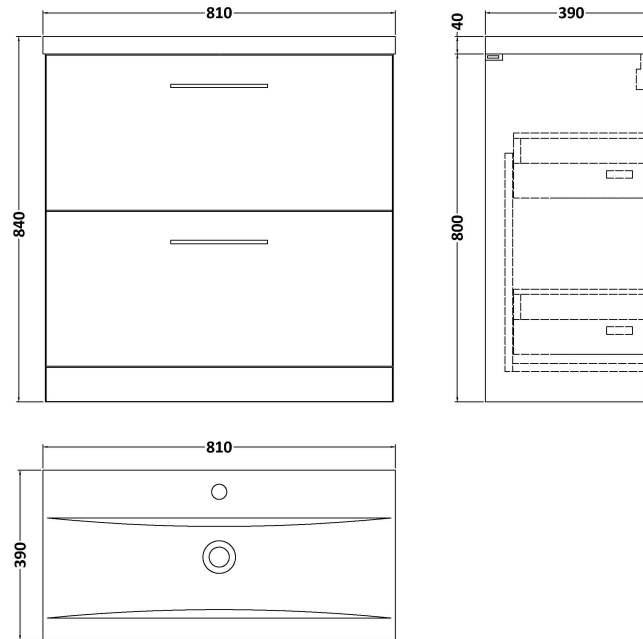

Sales Code: ARN835A

Description: 800 Fs 2-Drawer Vanity & Basin 1

Packaging Details

Barcode: 5056462666983

Sales Code: NVF835

Description: 800 Fs 2-Drawer Unit (365 Deep)

Product Dimensions

Height (mm):	800
Width (mm):	800
Depth (mm):	383
Nett Weight (kg):	31.5

Packaging Dimensions

Height (mm):	835
Width (mm):	832
Depth (mm):	391
Gross Weight (kg):	32

Packaging Data

Box Colour:	Brown Cardboard Box - Printed
Box Qty:	0
Label Size:	0 x 0
Label Colour:	White Label
Label Qty:	2

Sales Code: NVM015

Description: 800 Mid Edged Basin 1 Th

Product Dimensions

Height (mm):	180
Width (mm):	810
Depth (mm):	390
Nett Weight (kg):	15

Packaging Dimensions

Height (mm):	210
Width (mm):	410
Depth (mm):	830
Gross Weight (kg):	15

Packaging Data

Box Colour:	Brown Cardboard Box
Box Qty:	1
Label Size:	100 x 50
Label Colour:	White Label
Label Qty:	2

Outer Box Dimensions (If Applicable)

Height (mm):	
Width (mm):	
Depth (mm):	
Gross Weight (kg):	
Barcode:	5055369043422