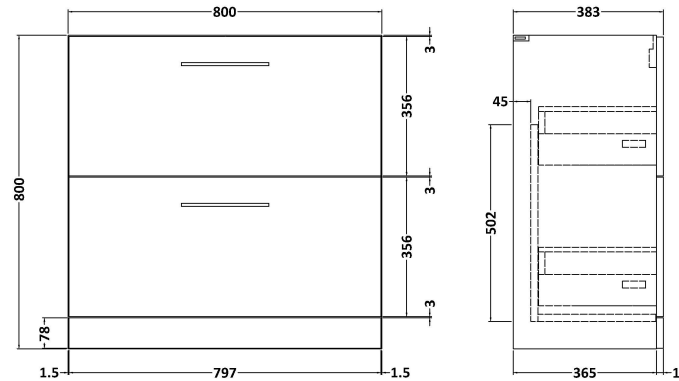

Sales Code: ARN835A

Description: 800 Fs 2-Drawer Vanity & Basin 1

Packaging Details

Barcode: 5056462666983

Sales Code: NVF835

Description: 800 Fs 2-Drawer Unit (365 Deep)

Product Dimensions

Height (mm):	800
Width (mm):	800
Depth (mm):	383
Nett Weight (kg):	31.5

Packaging Dimensions

Height (mm):	835
Width (mm):	832
Depth (mm):	391
Gross Weight (kg):	32

Packaging Data

Box Colour:	Brown Cardboard Box - Printed
Box Qty:	0
Label Size:	0 x 0
Label Colour:	White Label
Label Qty:	2

Sales Code: NVM015

Description: 800 Mid Edged Basin 1 Th

Product Dimensions

Height (mm):	180
Width (mm):	810
Depth (mm):	390
Nett Weight (kg):	15

Packaging Dimensions

Height (mm):	210
Width (mm):	410
Depth (mm):	830
Gross Weight (kg):	15

Packaging Data

Box Colour:	Brown Cardboard Box
Box Qty:	1
Label Size:	100 x 50
Label Colour:	White Label
Label Qty:	2

Outer Box Dimensions (If Applicable)

Height (mm):	
Width (mm):	
Depth (mm):	
Gross Weight (kg):	
Barcode:	5055369043422