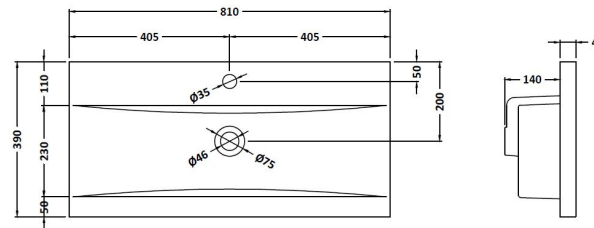

Packaging Dimensions

Height (mm):	835
Width (mm):	832
Depth (mm):	391
Gross Weight (kg):	32

Packaging Data

Box Colour:	Brown Cardboard Box - Printed
Box Qty:	0
Label Size:	0 x 0
Label Colour:	White Label
Label Qty:	2

Outer Box Dimensions (If Applicable)

Height (mm):	
Width (mm):	
Depth (mm):	
Gross Weight (kg):	
Barcode:	5056462660738

Product Details

Country of Origin:	China
Fitting Instruction:	No
CE Certification:	N/A
FSC Certified Materials:	Yes
Colour:	Satin Green
Construction Method:	Cam & Wood Dowel
Construction Type:	Rigid
Cabinet Finish:	MFC Painted Matt
Fascia Finish:	Mdf Painted Matt
Cabinet Thickness (mm):	16
Fascia Thickness (mm):	18
Drawer Included:	Yes
Drawer Type:	80mm High Metal S/C Inc Galler
No of Shelves:	0
Hinge Type:	Not Applicable
Hinge Included:	Not Applicable
Adjustable Legs:	No, Not Required
Fixings Included:	Yes
Handle Style:	Contemporary
Waste Shroud:	Yes
Handle Included:	Yes, Supplied
Handle Type:	D-Shape

Sales Code: NVM015

Description: 800 Mid Edged Basin 1 Th

Product Dimensions

Height (mm):	180
Width (mm):	810
Depth (mm):	390
Nett Weight (kg):	15

Packaging Dimensions

Height (mm):	210
Width (mm):	410
Depth (mm):	830
Gross Weight (kg):	15

Packaging Data

Box Colour:	Brown Cardboard Box
Box Qty:	1
Label Size:	100 x 50
Label Colour:	White Label
Label Qty:	2

Outer Box Dimensions (If Applicable)

Height (mm):	
Width (mm):	
Depth (mm):	
Gross Weight (kg):	
Barcode:	5055369043422