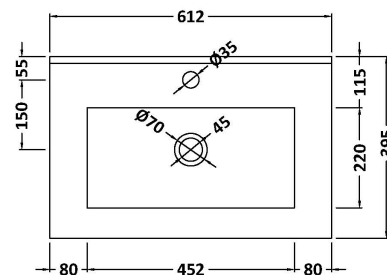

### Product Dimensions

Height (mm):	800
Width (mm):	600
Depth (mm):	383
Nett Weight (kg):	26

### Packaging Dimensions

Height (mm):	835
Width (mm):	632
Depth (mm):	391
Gross Weight (kg):	26.5

### Outer Box Dimensions (If Applicable)

Height (mm):	
Width (mm):	
Depth (mm):	
Gross Weight (kg):	
Barcode:	5056462660660

### Product Dimensions

Height (mm):	170
Width (mm):	600
Depth (mm):	390
Nett Weight (kg):	10.76