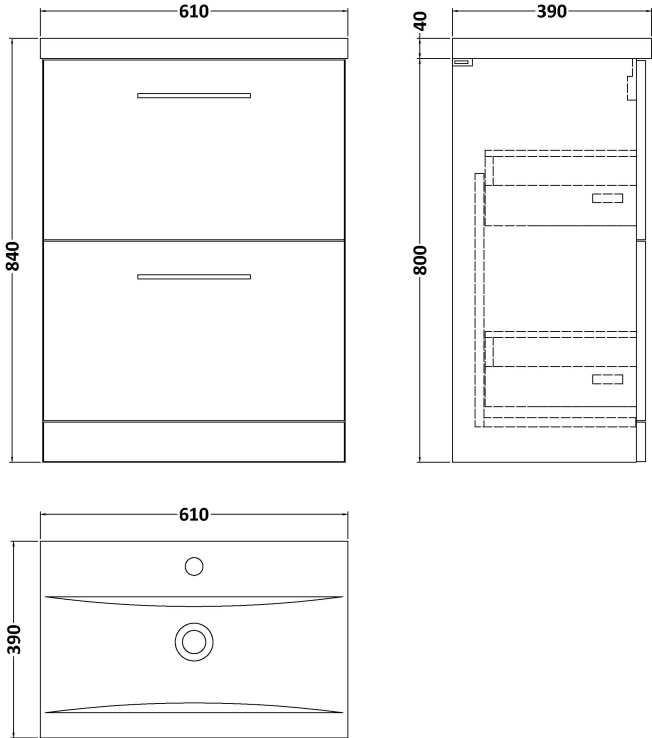

Sales Code: ARN833A

Description: 600 Fs 2-Drawer Vanity & Basin 1

Packaging Details

Barcode: 5056462666778

Sales Code: NVF833

Description: 600 Fs 2-Drawer Unit (365 Deep)

Product Dimensions

Height (mm):	800
Width (mm):	600
Depth (mm):	383
Nett Weight (kg):	26

Packaging Dimensions

Height (mm):	835
Width (mm):	632
Depth (mm):	391
Gross Weight (kg):	26.5

Packaging Data

Box Colour:	Brown Cardboard Box - Printed
Box Qty:	0
Label Size:	0 x 0
Label Colour:	White Label
Label Qty:	2

Outer Box Dimensions (If Applicable)

Height (mm):	
Width (mm):	
Depth (mm):	
Gross Weight (kg):	
Barcode:	5056462660660

Product Details

Country of Origin:	China
Fitting Instruction:	No
CE Certification:	N/A
FSC Certified Materials:	Yes
Colour:	Satin Green
Construction Method:	Cam & Wood Dowel
Construction Type:	Rigid
Cabinet Finish:	MFC Painted Matt
Fascia Finish:	Mdf Painted Matt
Cabinet Thickness (mm):	16
Fascia Thickness (mm):	18
Drawer Included:	Yes
Drawer Type:	80mm High Metal S/C Inc Galler
No of Shelves:	0
Hinge Type:	Not Applicable
Hinge Included:	Not Applicable
Adjustable Legs:	No, Not Required
Fixings Included:	Yes
Handle Style:	Contemporary
Waste Shroud:	Yes
Handle Included:	Yes, Supplied
Handle Type:	D-Shape

Sales Code: NVM013

Description: 600 Mid-Edged Basin 1 Th

Product Dimensions

Height (mm):	180
Width (mm):	610
Depth (mm):	390
Nett Weight (kg):	11

Packaging Dimensions

Height (mm):	200
Width (mm):	410
Depth (mm):	630
Gross Weight (kg):	11