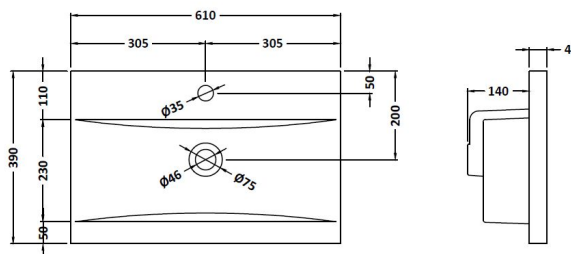

Packaging Dimensions

Height (mm):	835
Width (mm):	632
Depth (mm):	391
Gross Weight (kg):	26.5

Packaging Data

Box Colour:	Brown Cardboard Box - Printed
Box Qty:	0
Label Size:	0 x 0
Label Colour:	White Label
Label Qty:	2

Outer Box Dimensions (If Applicable)

Height (mm):	
Width (mm):	
Depth (mm):	
Gross Weight (kg):	
Barcode:	5056462660660

Product Details

Country of Origin:	China
Fitting Instruction:	No
CE Certification:	N/A
FSC Certified Materials:	Yes
Colour:	Satin Green
Construction Method:	Cam & Wood Dowel
Construction Type:	Rigid
Cabinet Finish:	MFC Painted Matt
Fascia Finish:	Mdf Painted Matt
Cabinet Thickness (mm):	16
Fascia Thickness (mm):	18
Drawer Included:	Yes
Drawer Type:	80mm High Metal S/C Inc Galler
No of Shelves:	0
Hinge Type:	Not Applicable
Hinge Included:	Not Applicable
Adjustable Legs:	No, Not Required
Fixings Included:	Yes
Handle Style:	Contemporary
Waste Shroud:	Yes
Handle Included:	Yes, Supplied
Handle Type:	D-Shape

Sales Code: NVM013

Description: 600 Mid-Edged Basin 1 Th

Product Dimensions

Height (mm):	180
Width (mm):	610
Depth (mm):	390
Nett Weight (kg):	11

Packaging Dimensions

Height (mm):	200
Width (mm):	410
Depth (mm):	630
Gross Weight (kg):	11

Packaging Data

Box Colour:	Brown Cardboard Box - Printed
Box Qty:	1
Label Size:	100 x 50
Label Colour:	White Label
Label Qty:	2

Outer Box Dimensions (If Applicable)

Height (mm):	
Width (mm):	
Depth (mm):	
Gross Weight (kg):	
Barcode:	5055369043415