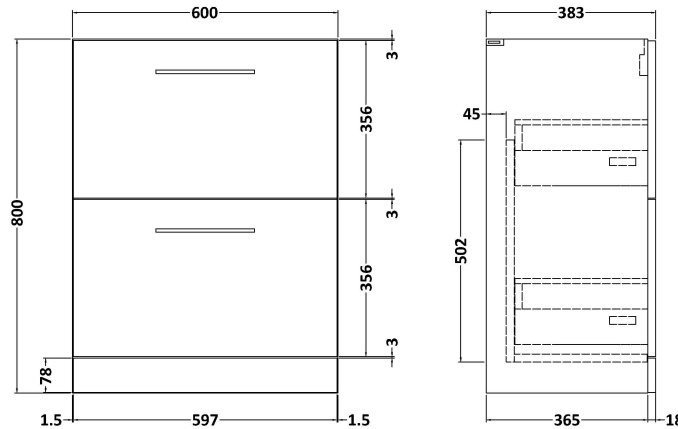

Sales Code: ARN833A

Description: 600 Fs 2-Drawer Vanity & Basin 1

Packaging Details

Barcode: 5056462666778

Sales Code: NVF833

Description: 600 Fs 2-Drawer Unit (365 Deep)

Product Dimensions

Height (mm):	800
Width (mm):	600
Depth (mm):	383
Nett Weight (kg):	26

Packaging Dimensions

Height (mm):	835
Width (mm):	632
Depth (mm):	391
Gross Weight (kg):	26.5

Packaging Data

Box Colour:	Brown Cardboard Box - Printed
Box Qty:	0
Label Size:	0 x 0
Label Colour:	White Label
Label Qty:	2

Sales Code: NVM013

Description: 600 Mid-Edged Basin 1 Th

Product Dimensions

Height (mm):	180
Width (mm):	610
Depth (mm):	390
Nett Weight (kg):	11

Packaging Dimensions

Height (mm):	200
Width (mm):	410
Depth (mm):	630
Gross Weight (kg):	11

Packaging Data

Box Colour:	Brown Cardboard Box - Printed
Box Qty:	1
Label Size:	100 x 50
Label Colour:	White Label
Label Qty:	2

Outer Box Dimensions (If Applicable)

Height (mm):	
Width (mm):	
Depth (mm):	
Gross Weight (kg):	
Barcode:	5055369043415