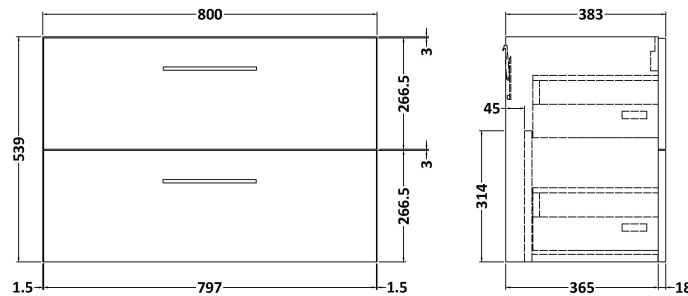

### Product Dimensions

Height (mm):	540
Width (mm):	800
Depth (mm):	383
Nett Weight (kg):	33.5

### Packaging Dimensions

Height (mm):	560
Width (mm):	820
Depth (mm):	405
Gross Weight (kg):	34

### Product Dimensions

Height (mm):	170
Width (mm):	810
Depth (mm):	395
Nett Weight (kg):	14.5

### Packaging Dimensions

Height (mm):	190
Width (mm):	830
Depth (mm):	415
Gross Weight (kg):	15