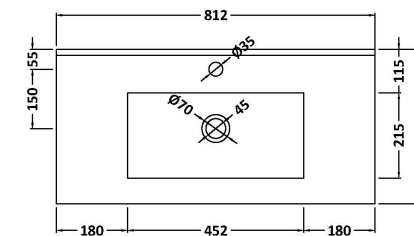

Packaging Dimensions

Height (mm):	560
Width (mm):	820
Depth (mm):	405
Gross Weight (kg):	34

Packaging Data

Box Colour:	Brown Cardboard Box - Printed
Box Qty:	0
Label Size:	0 x 0
Label Colour:	White Label
Label Qty:	2

Outer Box Dimensions (If Applicable)

Height (mm):	
Width (mm):	
Depth (mm):	
Gross Weight (kg):	
Barcode:	5056462658094

Product Details

Country of Origin:	China
Fitting Instruction:	No
CE Certification:	N/A
FSC Certified Materials:	Yes
Colour:	Satin Green
Construction Method:	Cam & Wood Dowel
Construction Type:	Rigid
Cabinet Finish:	MFC Painted Matt
Fascia Finish:	Mdf Painted Matt
Cabinet Thickness (mm):	16
Fascia Thickness (mm):	18
Drawer Included:	Yes
Drawer Type:	80mm High Metal S/C Inc Galler
No of Shelves:	0
Hinge Type:	Not Applicable
Hinge Included:	Not Applicable
Adjustable Legs:	No, Not Required
Fixings Included:	Yes
Handle Style:	Contemporary
Waste Shroud:	Yes
Handle Included:	Yes, Supplied
Handle Type:	D-Shape

Sales Code: NVM005

Description: Minimalist Basin 800mm

Product Dimensions

Height (mm):	170
Width (mm):	800
Depth (mm):	390
Nett Weight (kg):	16.9

Packaging Dimensions

Height (mm):	400
Width (mm):	820
Depth (mm):	200
Gross Weight (kg):	16.9

Packaging Data

Box Colour:	Brown Cardboard Box - Printed
Box Qty:	1
Label Size:	100 x 50
Label Colour:	White Label
Label Qty:	2

Outer Box Dimensions (If Applicable)

Height (mm):	
Width (mm):	
Depth (mm):	
Gross Weight (kg):	
Barcode:	5055146194675