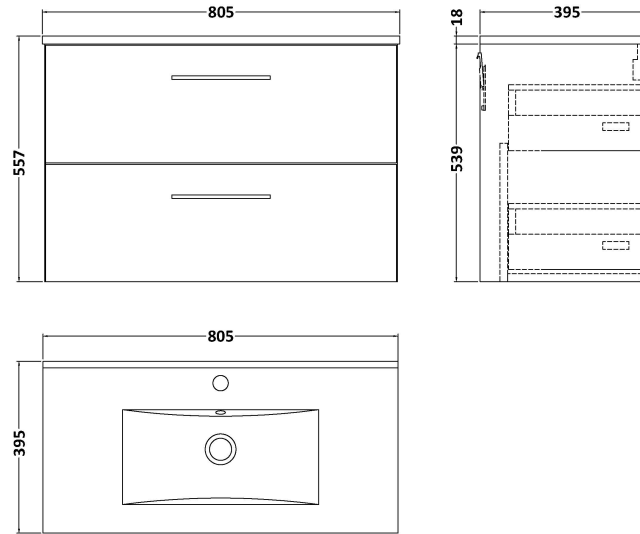

Sales Code: ARN826B

Description: 800 Wh 2-Drawer Vanity & Basin 2

Packaging Details

Barcode: 5056462669151

Sales Code: NVF826

Description: 800 Wh 2-Drawer Unit (365 Deep)

Product Dimensions

Height (mm):	540
Width (mm):	800
Depth (mm):	383
Nett Weight (kg):	33.5

Packaging Dimensions

Height (mm):	560
Width (mm):	820
Depth (mm):	405
Gross Weight (kg):	34

Packaging Data

Box Colour:	Brown Cardboard Box - Printed
Box Qty:	0
Label Size:	0 x 0
Label Colour:	White Label
Label Qty:	2

Outer Box Dimensions (If Applicable)

Height (mm):	
Width (mm):	
Depth (mm):	
Gross Weight (kg):	
Barcode:	5056462658094

Product Details

Country of Origin:	China
Fitting Instruction:	No
CE Certification:	N/A
FSC Certified Materials:	Yes
Colour:	Satin Green
Construction Method:	Cam & Wood Dowel
Construction Type:	Rigid
Cabinet Finish:	MFC Painted Matt
Fascia Finish:	Mdf Painted Matt
Cabinet Thickness (mm):	16
Fascia Thickness (mm):	18
Drawer Included:	Yes
Drawer Type:	80mm High Metal S/C Inc Galler
No of Shelves:	0
Hinge Type:	Not Applicable
Hinge Included:	Not Applicable
Adjustable Legs:	No, Not Required
Fixings Included:	Yes
Handle Style:	Contemporary
Waste Shroud:	Yes
Handle Included:	Yes, Supplied
Handle Type:	D-Shape

Sales Code: NVM005

Description: Minimalist Basin 800mm

Product Dimensions

Height (mm):	170
Width (mm):	800
Depth (mm):	390
Nett Weight (kg):	16.9

Packaging Dimensions

Height (mm):	400
Width (mm):	820
Depth (mm):	200
Gross Weight (kg):	16.9