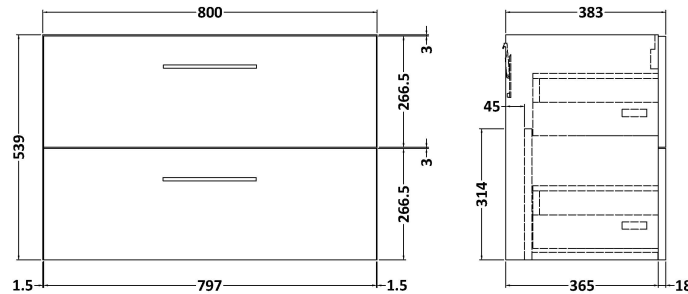

Sales Code: ARN826B

Description: 800 Wh 2-Drawer Vanity & Basin 2

Packaging Details

Barcode: 5056462669151

Sales Code: NVF826

Description: 800 Wh 2-Drawer Unit (365 Deep)

Product Dimensions

Height (mm):	540
Width (mm):	800
Depth (mm):	383
Nett Weight (kg):	33.5

Packaging Dimensions

Height (mm):	560
Width (mm):	820
Depth (mm):	405
Gross Weight (kg):	34

Packaging Data

Box Colour:	Brown Cardboard Box - Printed
Box Qty:	0
Label Size:	0 x 0
Label Colour:	White Label
Label Qty:	2

Sales Code: NVM005

Description: Minimalist Basin 800mm

Product Dimensions

Height (mm):	170
Width (mm):	800
Depth (mm):	390
Nett Weight (kg):	16.9

Packaging Dimensions

Height (mm):	400
Width (mm):	820
Depth (mm):	200
Gross Weight (kg):	16.9

Packaging Data

Box Colour:	Brown Cardboard Box - Printed
Box Qty:	1
Label Size:	100 x 50
Label Colour:	White Label
Label Qty:	2

Outer Box Dimensions (If Applicable)

Height (mm):	
Width (mm):	
Depth (mm):	
Gross Weight (kg):	
Barcode:	5055146194675