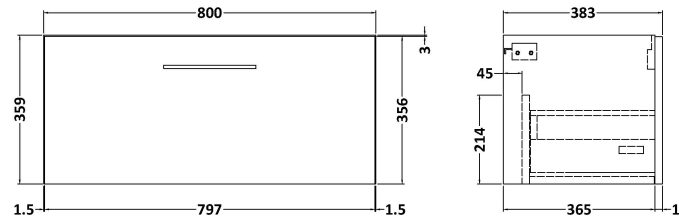

### Product Dimensions

Height (mm):	359
Width (mm):	800
Depth (mm):	383
Nett Weight (kg):	17

### Packaging Dimensions

Height (mm):	391
Width (mm):	832
Depth (mm):	391
Gross Weight (kg):	17.5

### Outer Box Dimensions (If Applicable)

Height (mm):	
Width (mm):	
Depth (mm):	
Gross Weight (kg):	
Barcode:	5056462660875

**Sales Code:** MWT880

**Description:** 800 Worktop (805X390x18mm)

**Product Dimensions**

Height (mm):	18
Width (mm):	805
Depth (mm):	390
Nett Weight (kg):	3.5

**Packaging Dimensions**

Height (mm):	25
Width (mm):	825
Depth (mm):	410
Gross Weight (kg):	3.5