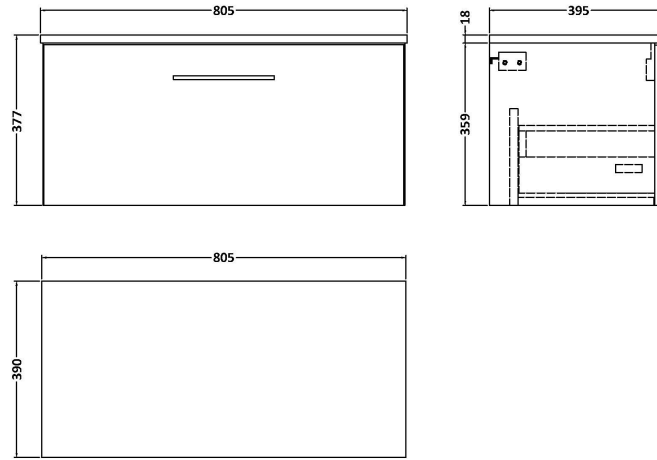

Sales Code: ARN825W

Description: 800 Wh 1-Drawer Vanity & Worktop

Packaging Details

Barcode: 5056462668758