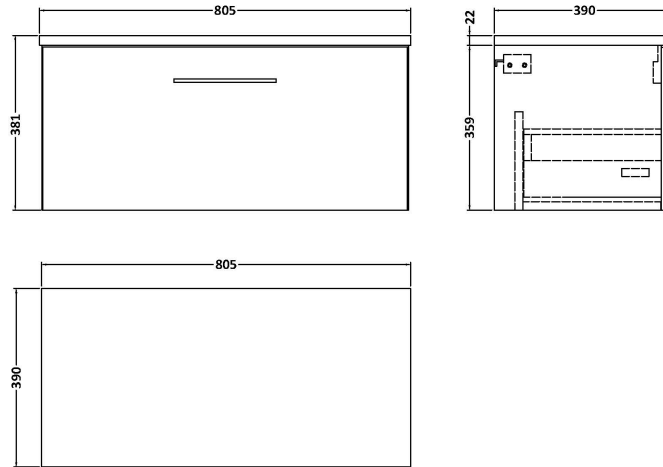

Sales Code: ARN825LSW

Description: 800 Wh 1-Drawer Vanity & Laminate Top

Packaging Details

Barcode: 5056462668765

Sales Code: NVF825

Description: 800 Single Drawer Unit (365 Deep)

Product Dimensions

Height (mm):	359
Width (mm):	800
Depth (mm):	383
Nett Weight (kg):	17

Packaging Dimensions

Height (mm):	391
Width (mm):	832
Depth (mm):	391
Gross Weight (kg):	17.5

Packaging Data

Box Colour:	Brown Cardboard Box - Printed
Box Qty:	0
Label Size:	0 x 0
Label Colour:	White Label
Label Qty:	2

Sales Code: LSW800

Description: Laminate Worktop 805X390x22mm

Product Dimensions

Height (mm):	22
Width (mm):	805
Depth (mm):	390
Nett Weight (kg):	2.75

Packaging Dimensions

Height (mm):	25
Width (mm):	810
Depth (mm):	455
Gross Weight (kg):	2.75

Packaging Data

Box Colour:	Brown Cardboard Box
Box Qty:	1
Label Size:	100 x 50
Label Colour:	White Label
Label Qty:	1

Outer Box Dimensions (If Applicable)

Height (mm):	
Width (mm):	
Depth (mm):	
Gross Weight (kg):	
Barcode:	5056211874157