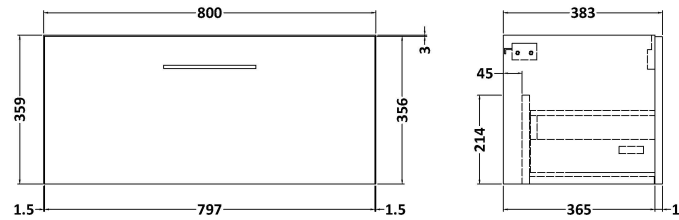

Sales Code: ARN825LSW

Description: 800 Wh 1-Drawer Vanity & Laminate Top

Packaging Details

Barcode: 5056462668765

Sales Code: NVF825

Description: 800 Single Drawer Unit (365 Deep)

Product Dimensions

Height (mm):	359
Width (mm):	800
Depth (mm):	383
Nett Weight (kg):	17

Packaging Dimensions

Height (mm):	391
Width (mm):	832
Depth (mm):	391
Gross Weight (kg):	17.5

Packaging Data

Box Colour:	Brown Cardboard Box - Printed
Box Qty:	0
Label Size:	0 x 0
Label Colour:	White Label
Label Qty:	2

Sales Code: LSW800

Description: Laminate Worktop 805X390x22mm

Product Dimensions

Height (mm):	22
Width (mm):	805
Depth (mm):	390
Nett Weight (kg):	2.75

Packaging Dimensions

Height (mm):	25
Width (mm):	810
Depth (mm):	455
Gross Weight (kg):	2.75

Packaging Data

Box Colour:	Brown Cardboard Box
Box Qty:	1
Label Size:	100 x 50
Label Colour:	White Label
Label Qty:	1

Outer Box Dimensions (If Applicable)

Height (mm):	
Width (mm):	
Depth (mm):	
Gross Weight (kg):	
Barcode:	5056211874157