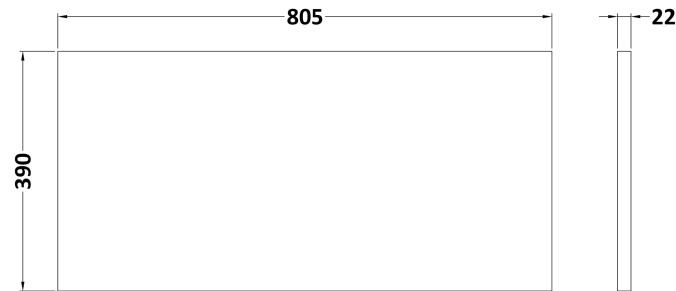

Packaging Dimensions

Height (mm):	391
Width (mm):	832
Depth (mm):	391
Gross Weight (kg):	17.5

Packaging Data

Box Colour:	Brown Cardboard Box - Printed
Box Qty:	0
Label Size:	0 x 0
Label Colour:	White Label
Label Qty:	2

Outer Box Dimensions (If Applicable)

Height (mm):	
Width (mm):	
Depth (mm):	
Gross Weight (kg):	
Barcode:	5056462660875

Product Details

Country of Origin:	China
Fitting Instruction:	No
CE Certification:	N/A
FSC Certified Materials:	Yes
Colour:	Satin Green
Construction Method:	Cam & Wood Dowel
Construction Type:	Rigid
Cabinet Finish:	MFC Painted Matt
Fascia Finish:	Mdf Painted Matt
Cabinet Thickness (mm):	16
Fascia Thickness (mm):	18
Drawer Included:	Yes
Drawer Type:	80mm High Metal S/C Inc Galler
No of Shelves:	0
Hinge Type:	Not Applicable
Hinge Included:	Not Applicable
Adjustable Legs:	No, Not Required
Fixings Included:	Yes
Handle Style:	Contemporary
Waste Shroud:	Yes
Handle Included:	Yes, Supplied
Handle Type:	D-Shape

Sales Code: LSB800

Description: Laminate Worktop 805X390x22mm

Product Dimensions

Height (mm):	22
Width (mm):	805
Depth (mm):	390
Nett Weight (kg):	2.75

Packaging Dimensions

Height (mm):	25
Width (mm):	810
Depth (mm):	455
Gross Weight (kg):	2.75

Packaging Data

Box Colour:	Brown Cardboard Box
Box Qty:	1
Label Size:	100 x 50
Label Colour:	White Label
Label Qty:	1

Outer Box Dimensions (If Applicable)

Height (mm):	
Width (mm):	
Depth (mm):	
Gross Weight (kg):	
Barcode:	5056211874140