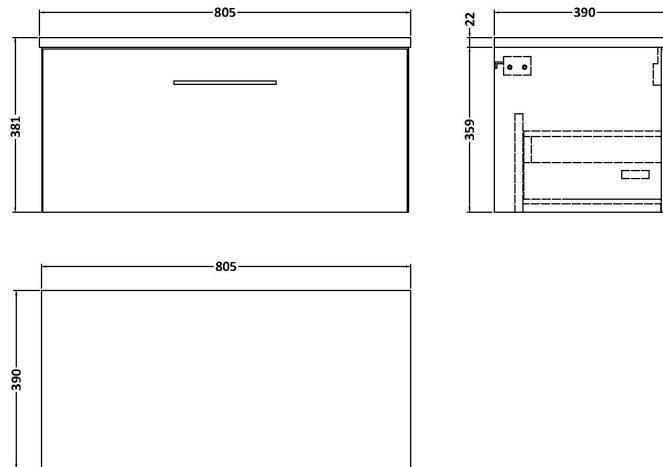

Sales Code: ARN825LSB

Description: 800 Wh 1-Drawer Vanity & Laminate Top

Packaging Details

Barcode: 5056462668772

Sales Code: NVF825

Description: 800 Single Drawer Unit (365 Deep)

Product Dimensions

Height (mm):	359
Width (mm):	800
Depth (mm):	383
Nett Weight (kg):	17

Packaging Dimensions

Height (mm):	391
Width (mm):	832
Depth (mm):	391
Gross Weight (kg):	17.5

Packaging Data

Box Colour:	Brown Cardboard Box - Printed
Box Qty:	0
Label Size:	0 x 0
Label Colour:	White Label
Label Qty:	2

Sales Code: LSB800

Description: Laminate Worktop 805X390x22mm

Product Dimensions

Height (mm):	22
Width (mm):	805
Depth (mm):	390
Nett Weight (kg):	2.75

Packaging Dimensions

Height (mm):	25
Width (mm):	810
Depth (mm):	455
Gross Weight (kg):	2.75

Packaging Data

Box Colour:	Brown Cardboard Box
Box Qty:	1
Label Size:	100 x 50
Label Colour:	White Label
Label Qty:	1

Outer Box Dimensions (If Applicable)

Height (mm):	
Width (mm):	
Depth (mm):	
Gross Weight (kg):	
Barcode:	5056211874140