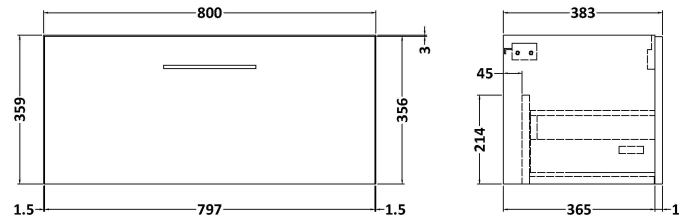

Sales Code: ARN825LSB

Description: 800 Wh 1-Drawer Vanity & Laminate Top

Packaging Details

Barcode: 5056462668772

Sales Code: NVF825

Description: 800 Single Drawer Unit (365 Deep)

Product Dimensions

Height (mm):	359
Width (mm):	800
Depth (mm):	383
Nett Weight (kg):	17

Packaging Dimensions

Height (mm):	391
Width (mm):	832
Depth (mm):	391
Gross Weight (kg):	17.5

Packaging Data

Box Colour:	Brown Cardboard Box - Printed
Box Qty:	0
Label Size:	0 x 0
Label Colour:	White Label
Label Qty:	2

Sales Code: LSB800

Description: Laminate Worktop 805X390x22mm

Product Dimensions

Height (mm):	22
Width (mm):	805
Depth (mm):	390
Nett Weight (kg):	2.75

Packaging Dimensions

Height (mm):	25
Width (mm):	810
Depth (mm):	455
Gross Weight (kg):	2.75

Packaging Data

Box Colour:	Brown Cardboard Box
Box Qty:	1
Label Size:	100 x 50
Label Colour:	White Label
Label Qty:	1

Outer Box Dimensions (If Applicable)

Height (mm):	
Width (mm):	
Depth (mm):	
Gross Weight (kg):	
Barcode:	5056211874140