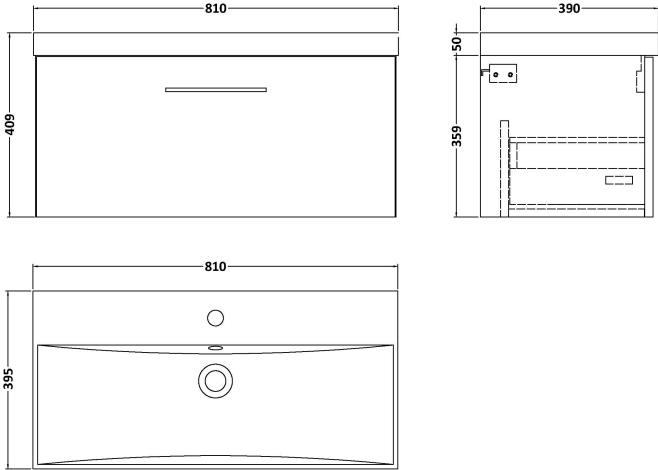

Sales Code: ARN825D

Description: 800 Wh 1-Drawer Vanity & Basin 3

Packaging Details

Barcode: 5056462668741

Sales Code: NVF825

Description: 800 Single Drawer Unit (365 Deep)

Product Dimensions

Height (mm):	359
Width (mm):	800
Depth (mm):	383
Nett Weight (kg):	17

Packaging Dimensions

Height (mm):	391
Width (mm):	832
Depth (mm):	391
Gross Weight (kg):	17.5

Packaging Data

Box Colour:	Brown Cardboard Box - Printed
Box Qty:	0
Label Size:	0 x 0
Label Colour:	White Label
Label Qty:	2

Outer Box Dimensions (If Applicable)

Height (mm):	
Width (mm):	
Depth (mm):	
Gross Weight (kg):	
Barcode:	5056462660875

Product Details

Country of Origin:	China
Fitting Instruction:	No
CE Certification:	N/A
FSC Certified Materials:	Yes
Colour:	Satin Green
Construction Method:	Cam & Wood Dowel
Construction Type:	Rigid
Cabinet Finish:	MFC Painted Matt
Fascia Finish:	Mdf Painted Matt
Cabinet Thickness (mm):	16
Fascia Thickness (mm):	18
Drawer Included:	Yes
Drawer Type:	80mm High Metal S/C Inc Galler
No of Shelves:	0
Hinge Type:	Not Applicable
Hinge Included:	Not Applicable
Adjustable Legs:	No, Not Required
Fixings Included:	Yes
Handle Style:	Contemporary
Waste Shroud:	Yes
Handle Included:	Yes, Supplied
Handle Type:	D-Shape

Sales Code: NVM035

Description: 800 Thin Edged Basin 1Th

Product Dimensions

Height (mm):	170
Width (mm):	810
Depth (mm):	395
Nett Weight (kg):	14.5

Packaging Dimensions

Height (mm):	190
Width (mm):	830
Depth (mm):	415
Gross Weight (kg):	15