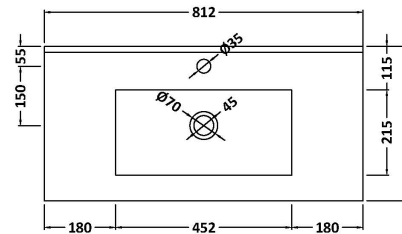

Packaging Dimensions

Height (mm):	391
Width (mm):	832
Depth (mm):	391
Gross Weight (kg):	17.5

Packaging Data

Box Colour:	Brown Cardboard Box - Printed
Box Qty:	0
Label Size:	0 x 0
Label Colour:	White Label
Label Qty:	2

Outer Box Dimensions (If Applicable)

Height (mm):	
Width (mm):	
Depth (mm):	
Gross Weight (kg):	
Barcode:	5056462660875

Product Details

Country of Origin:	China
Fitting Instruction:	No
CE Certification:	N/A
FSC Certified Materials:	Yes
Colour:	Satin Green
Construction Method:	Cam & Wood Dowel
Construction Type:	Rigid
Cabinet Finish:	MFC Painted Matt
Fascia Finish:	Mdf Painted Matt
Cabinet Thickness (mm):	16
Fascia Thickness (mm):	18
Drawer Included:	Yes
Drawer Type:	80mm High Metal S/C Inc Galler
No of Shelves:	0
Hinge Type:	Not Applicable
Hinge Included:	Not Applicable
Adjustable Legs:	No, Not Required
Fixings Included:	Yes
Handle Style:	Contemporary
Waste Shroud:	Yes
Handle Included:	Yes, Supplied
Handle Type:	D-Shape

Sales Code: NVM005

Description: Minimalist Basin 800mm

Product Dimensions

Height (mm):	170
Width (mm):	800
Depth (mm):	390
Nett Weight (kg):	16.9

Packaging Dimensions

Height (mm):	400
Width (mm):	820
Depth (mm):	200
Gross Weight (kg):	16.9

Packaging Data

Box Colour:	Brown Cardboard Box - Printed
Box Qty:	1
Label Size:	100 x 50
Label Colour:	White Label
Label Qty:	2

Outer Box Dimensions (If Applicable)

Height (mm):	
Width (mm):	
Depth (mm):	
Gross Weight (kg):	
Barcode:	5055146194675