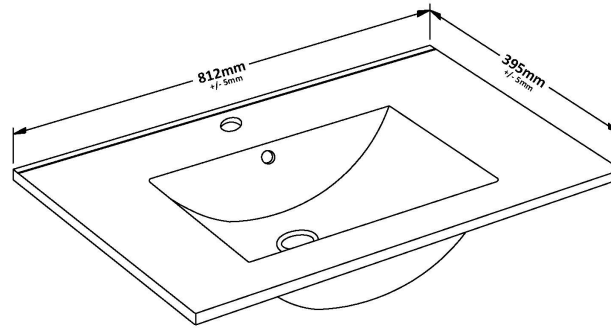

Packaging Dimensions

Height (mm):	391
Width (mm):	832
Depth (mm):	391
Gross Weight (kg):	17.5

Packaging Data

Box Colour:	Brown Cardboard Box - Printed
Box Qty:	0
Label Size:	0 x 0
Label Colour:	White Label
Label Qty:	2

Outer Box Dimensions (If Applicable)

Height (mm):	
Width (mm):	
Depth (mm):	
Gross Weight (kg):	
Barcode:	5056462660875

Product Details

Country of Origin:	China
Fitting Instruction:	No
CE Certification:	N/A
FSC Certified Materials:	Yes
Colour:	Satin Green
Construction Method:	Cam & Wood Dowel
Construction Type:	Rigid
Cabinet Finish:	MFC Painted Matt
Fascia Finish:	Mdf Painted Matt
Cabinet Thickness (mm):	16
Fascia Thickness (mm):	18
Drawer Included:	Yes
Drawer Type:	80mm High Metal S/C Inc Galler
No of Shelves:	0
Hinge Type:	Not Applicable
Hinge Included:	Not Applicable
Adjustable Legs:	No, Not Required
Fixings Included:	Yes
Handle Style:	Contemporary
Waste Shroud:	Yes
Handle Included:	Yes, Supplied
Handle Type:	D-Shape

Sales Code: NVM005

Description: Minimalist Basin 800mm

Product Dimensions

Height (mm):	170
Width (mm):	800
Depth (mm):	390
Nett Weight (kg):	16.9

Packaging Dimensions

Height (mm):	400
Width (mm):	820
Depth (mm):	200
Gross Weight (kg):	16.9

Packaging Data

Box Colour:	Brown Cardboard Box - Printed
Box Qty:	1
Label Size:	100 x 50
Label Colour:	White Label
Label Qty:	2

Outer Box Dimensions (If Applicable)

Height (mm):	
Width (mm):	
Depth (mm):	
Gross Weight (kg):	
Barcode:	5055146194675