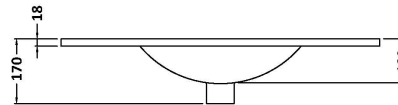

Packaging Dimensions

Height (mm):	391
Width (mm):	832
Depth (mm):	391
Gross Weight (kg):	17.5

Packaging Data

Box Colour:	Brown Cardboard Box - Printed
Box Qty:	0
Label Size:	0 x 0
Label Colour:	White Label
Label Qty:	2

Outer Box Dimensions (If Applicable)

Height (mm):	
Width (mm):	
Depth (mm):	
Gross Weight (kg):	
Barcode:	5056462660875

Product Details

Country of Origin:	China
Fitting Instruction:	No
CE Certification:	N/A
FSC Certified Materials:	Yes
Colour:	Satin Green
Construction Method:	Cam & Wood Dowel
Construction Type:	Rigid
Cabinet Finish:	MFC Painted Matt
Fascia Finish:	Mdf Painted Matt
Cabinet Thickness (mm):	16
Fascia Thickness (mm):	18
Drawer Included:	Yes
Drawer Type:	80mm High Metal S/C Inc Galler
No of Shelves:	0
Hinge Type:	Not Applicable
Hinge Included:	Not Applicable
Adjustable Legs:	No, Not Required
Fixings Included:	Yes
Handle Style:	Contemporary
Waste Shroud:	Yes
Handle Included:	Yes, Supplied
Handle Type:	D-Shape

Sales Code: NVM005

Description: Minimalist Basin 800mm

Product Dimensions

Height (mm):	170
Width (mm):	800
Depth (mm):	390
Nett Weight (kg):	16.9

Packaging Dimensions

Height (mm):	400
Width (mm):	820
Depth (mm):	200
Gross Weight (kg):	16.9

Packaging Data

Box Colour:	Brown Cardboard Box - Printed
Box Qty:	1
Label Size:	100 x 50
Label Colour:	White Label
Label Qty:	2

Outer Box Dimensions (If Applicable)

Height (mm):	
Width (mm):	
Depth (mm):	
Gross Weight (kg):	
Barcode:	5055146194675