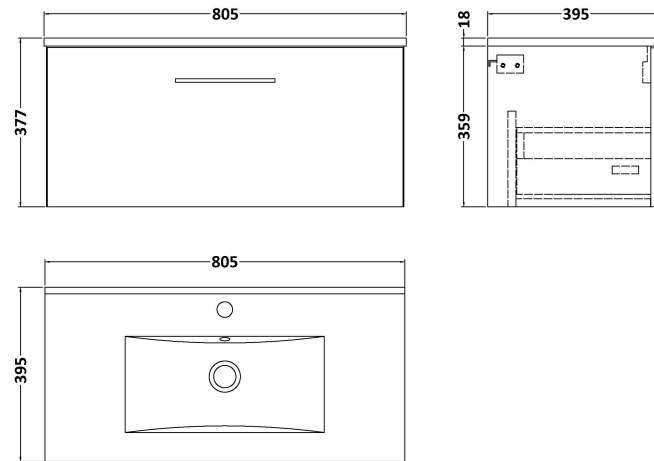

Sales Code: ARN825B

Description: 800 Wh 1-Drawer Vanity & Basin 2

Packaging Details

Barcode: 5056462668734

Sales Code: NVF825

Description: 800 Single Drawer Unit (365 Deep)

Product Dimensions

Height (mm):	359
Width (mm):	800
Depth (mm):	383
Nett Weight (kg):	17

Packaging Dimensions

Height (mm):	391
Width (mm):	832
Depth (mm):	391
Gross Weight (kg):	17.5

Packaging Data

Box Colour:	Brown Cardboard Box - Printed
Box Qty:	0
Label Size:	0 x 0
Label Colour:	White Label
Label Qty:	2

Outer Box Dimensions (If Applicable)

Height (mm):	
Width (mm):	
Depth (mm):	
Gross Weight (kg):	
Barcode:	5056462660875

Product Details

Country of Origin:	China
Fitting Instruction:	No
CE Certification:	N/A
FSC Certified Materials:	Yes
Colour:	Satin Green
Construction Method:	Cam & Wood Dowel
Construction Type:	Rigid
Cabinet Finish:	MFC Painted Matt
Fascia Finish:	Mdf Painted Matt
Cabinet Thickness (mm):	16
Fascia Thickness (mm):	18
Drawer Included:	Yes
Drawer Type:	80mm High Metal S/C Inc Galler
No of Shelves:	0
Hinge Type:	Not Applicable
Hinge Included:	Not Applicable
Adjustable Legs:	No, Not Required
Fixings Included:	Yes
Handle Style:	Contemporary
Waste Shroud:	Yes
Handle Included:	Yes, Supplied
Handle Type:	D-Shape

Sales Code: NVM005

Description: Minimalist Basin 800mm

Product Dimensions

Height (mm):	170
Width (mm):	800
Depth (mm):	390
Nett Weight (kg):	16.9

Packaging Dimensions

Height (mm):	400
Width (mm):	820
Depth (mm):	200
Gross Weight (kg):	16.9