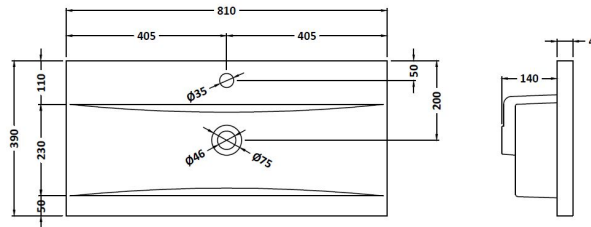

Packaging Dimensions

Height (mm):	391
Width (mm):	832
Depth (mm):	391
Gross Weight (kg):	17.5

Packaging Data

Box Colour:	Brown Cardboard Box - Printed
Box Qty:	0
Label Size:	0 x 0
Label Colour:	White Label
Label Qty:	2

Outer Box Dimensions (If Applicable)

Height (mm):	
Width (mm):	
Depth (mm):	
Gross Weight (kg):	
Barcode:	5056462660875

Product Details

Country of Origin:	China
Fitting Instruction:	No
CE Certification:	N/A
FSC Certified Materials:	Yes
Colour:	Satin Green
Construction Method:	Cam & Wood Dowel
Construction Type:	Rigid
Cabinet Finish:	MFC Painted Matt
Fascia Finish:	Mdf Painted Matt
Cabinet Thickness (mm):	16
Fascia Thickness (mm):	18
Drawer Included:	Yes
Drawer Type:	80mm High Metal S/C Inc Galler
No of Shelves:	0
Hinge Type:	Not Applicable
Hinge Included:	Not Applicable
Adjustable Legs:	No, Not Required
Fixings Included:	Yes
Handle Style:	Contemporary
Waste Shroud:	Yes
Handle Included:	Yes, Supplied
Handle Type:	D-Shape

Sales Code: NVM015

Description: 800 Mid Edged Basin 1 Th

Product Dimensions

Height (mm):	180
Width (mm):	810
Depth (mm):	390
Nett Weight (kg):	15

Packaging Dimensions

Height (mm):	210
Width (mm):	410
Depth (mm):	830
Gross Weight (kg):	15

Packaging Data

Box Colour:	Brown Cardboard Box
Box Qty:	1
Label Size:	100 x 50
Label Colour:	White Label
Label Qty:	2

Outer Box Dimensions (If Applicable)

Height (mm):	
Width (mm):	
Depth (mm):	
Gross Weight (kg):	
Barcode:	5055369043422