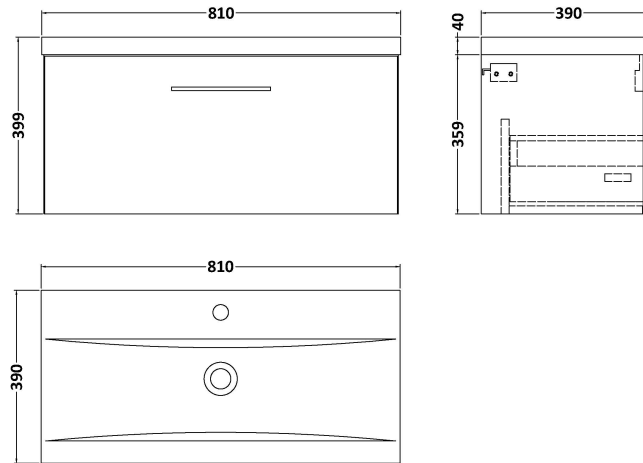

Sales Code: ARN825A

Description: 800 Wh 1-Drawer Vanity & Basin 1

Packaging Details

Barcode: 5056462668727

Sales Code: NVF825

Description: 800 Single Drawer Unit (365 Deep)

Product Dimensions

Height (mm):	359
Width (mm):	800
Depth (mm):	383
Nett Weight (kg):	17

Packaging Dimensions

Height (mm):	391
Width (mm):	832
Depth (mm):	391
Gross Weight (kg):	17.5

Packaging Data

Box Colour:	Brown Cardboard Box - Printed
Box Qty:	0
Label Size:	0 x 0
Label Colour:	White Label
Label Qty:	2

Sales Code: NVM015

Description: 800 Mid Edged Basin 1 Th

Product Dimensions

Height (mm):	180
Width (mm):	810
Depth (mm):	390
Nett Weight (kg):	15

Packaging Dimensions

Height (mm):	210
Width (mm):	410
Depth (mm):	830
Gross Weight (kg):	15

Packaging Data

Box Colour:	Brown Cardboard Box
Box Qty:	1
Label Size:	100 x 50
Label Colour:	White Label
Label Qty:	2

Outer Box Dimensions (If Applicable)

Height (mm):	
Width (mm):	
Depth (mm):	
Gross Weight (kg):	
Barcode:	5055369043422