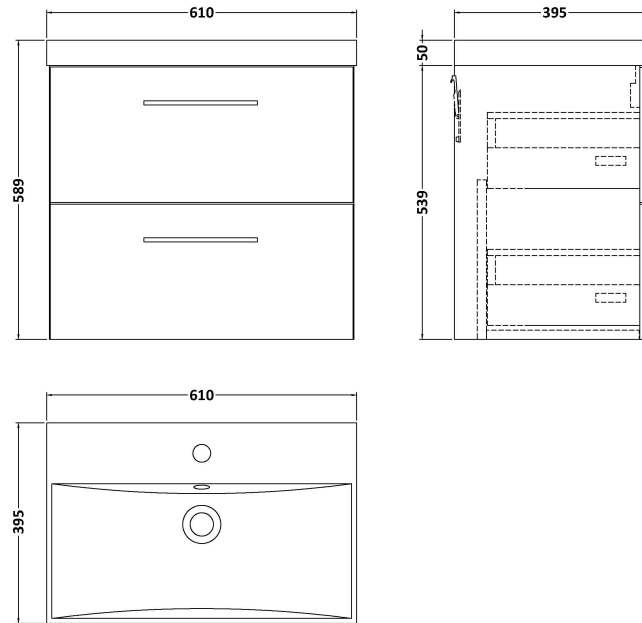

Sales Code: ARN824D

Description: 600 Wh 2-Drawer Vanity & Basin 3

Packaging Details

Barcode: 5056462668321

Sales Code: NVF824

Description: 600 Wh 2-Drawer Unit (365 Deep)

Product Dimensions

Height (mm):	540
Width (mm):	600
Depth (mm):	383
Nett Weight (kg):	21.5

Packaging Dimensions

Height (mm):	560
Width (mm):	620
Depth (mm):	405
Gross Weight (kg):	22

Packaging Data

Box Colour:	Brown Cardboard Box - Printed
Box Qty:	0
Label Size:	0 x 0
Label Colour:	White Label
Label Qty:	2

Sales Code: NVM033

Description: 600 Thin Edged Basin 1Th

Product Dimensions

Height (mm):	170
Width (mm):	610
Depth (mm):	395
Nett Weight (kg):	11

Packaging Dimensions

Height (mm):	190
Width (mm):	630
Depth (mm):	415
Gross Weight (kg):	11.5

Packaging Data

Box Colour:	Brown Cardboard Box - Printed
Box Qty:	1
Label Size:	100 x 50
Label Colour:	White Label
Label Qty:	2

Outer Box Dimensions (If Applicable)

Height (mm):	
Width (mm):	
Depth (mm):	
Gross Weight (kg):	
Barcode:	5056211853428