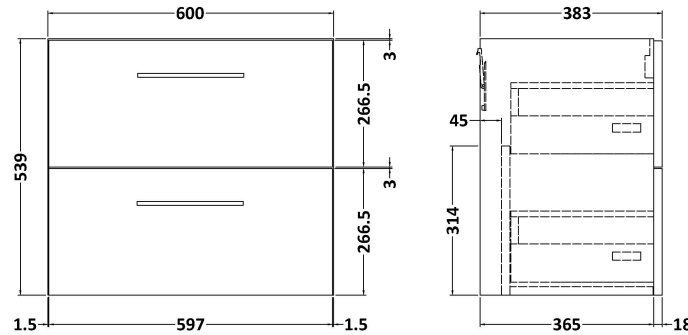

Sales Code: ARN824D

Description: 600 Wh 2-Drawer Vanity & Basin 3

Packaging Details

Barcode: 5056462668321

Sales Code: NVF824

Description: 600 Wh 2-Drawer Unit (365 Deep)

Product Dimensions

Height (mm):	540
Width (mm):	600
Depth (mm):	383
Nett Weight (kg):	21.5

Packaging Dimensions

Height (mm):	560
Width (mm):	620
Depth (mm):	405
Gross Weight (kg):	22

Packaging Data

Box Colour:	Brown Cardboard Box - Printed
Box Qty:	0
Label Size:	0 x 0
Label Colour:	White Label
Label Qty:	2

Sales Code: NVM033

Description: 600 Thin Edged Basin 1Th

Product Dimensions

Height (mm):	170
Width (mm):	610
Depth (mm):	395
Nett Weight (kg):	11

Packaging Dimensions

Height (mm):	190
Width (mm):	630
Depth (mm):	415
Gross Weight (kg):	11.5

Packaging Data

Box Colour:	Brown Cardboard Box - Printed
Box Qty:	1
Label Size:	100 x 50
Label Colour:	White Label
Label Qty:	2

Outer Box Dimensions (If Applicable)

Height (mm):	
Width (mm):	
Depth (mm):	
Gross Weight (kg):	
Barcode:	5056211853428