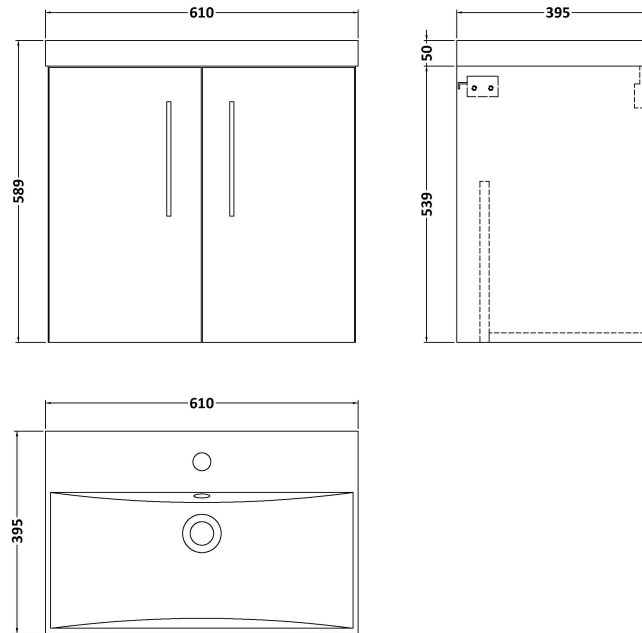

Sales Code: ARN823D

Description: 600 Wh 2-Door Vanity & Basin 3

Packaging Details

Barcode: 5056462667904