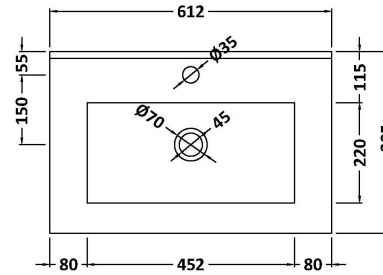

### Product Dimensions

Height (mm):	540
Width (mm):	600
Depth (mm):	383
Nett Weight (kg):	14.2

### Packaging Dimensions

Height (mm):	560
Width (mm):	620
Depth (mm):	405
Gross Weight (kg):	14.7

### Outer Box Dimensions (If Applicable)

Height (mm):	
Width (mm):	
Depth (mm):	
Gross Weight (kg):	
Barcode:	5056462658049

### Product Dimensions

Height (mm):	170
Width (mm):	600
Depth (mm):	390
Nett Weight (kg):	10.76