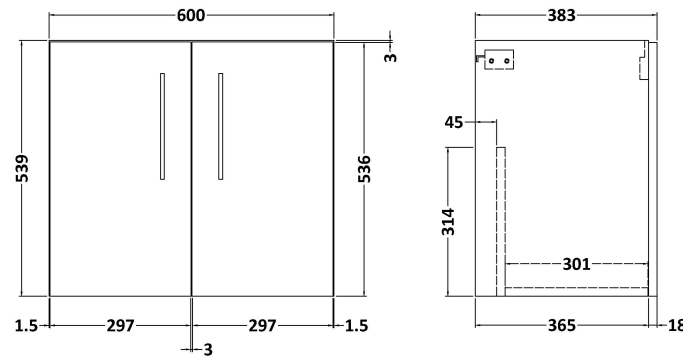

### Product Dimensions

Height (mm):	540
Width (mm):	600
Depth (mm):	383
Nett Weight (kg):	14.2

### Packaging Dimensions

Height (mm):	560
Width (mm):	620
Depth (mm):	405
Gross Weight (kg):	14.7

### Outer Box Dimensions (If Applicable)

Height (mm):	
Width (mm):	
Depth (mm):	
Gross Weight (kg):	
Barcode:	5056462658049

### Product Dimensions

Height (mm):	170
Width (mm):	600
Depth (mm):	390
Nett Weight (kg):	10.76