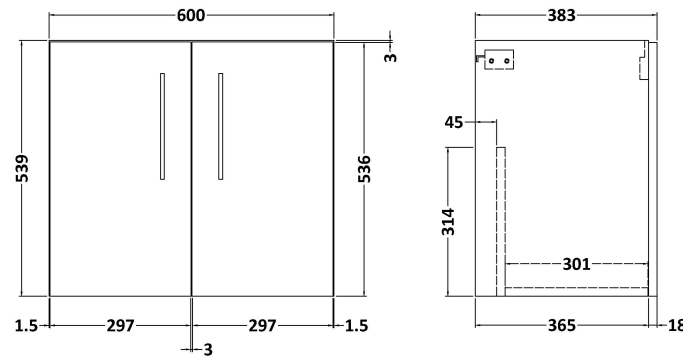

Sales Code: ARN823A

Description: 600 Wh 2-Door Vanity & Basin 1

Packaging Details

Barcode: 5056462667881

Sales Code: NVF823

Description: 600 Wh 2-Door Unit (365 Deep)

Product Dimensions

Height (mm):	540
Width (mm):	600
Depth (mm):	383
Nett Weight (kg):	14.2

Packaging Dimensions

Height (mm):	560
Width (mm):	620
Depth (mm):	405
Gross Weight (kg):	14.7

Packaging Data

Box Colour:	Brown Cardboard Box - Printed
Box Qty:	0
Label Size:	0 x 0
Label Colour:	White Label
Label Qty:	2

Sales Code: NVM013

Description: 600 Mid-Edged Basin 1 Th

Product Dimensions

Height (mm):	180
Width (mm):	610
Depth (mm):	390
Nett Weight (kg):	11

Packaging Dimensions

Height (mm):	200
Width (mm):	410
Depth (mm):	630
Gross Weight (kg):	11

Packaging Data

Box Colour:	Brown Cardboard Box - Printed
Box Qty:	1
Label Size:	100 x 50
Label Colour:	White Label
Label Qty:	2

Outer Box Dimensions (If Applicable)

Height (mm):	
Width (mm):	
Depth (mm):	
Gross Weight (kg):	
Barcode:	5055369043415