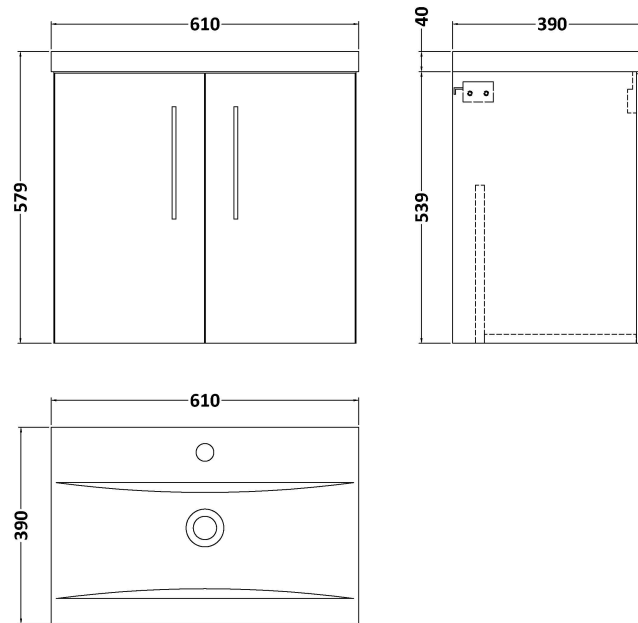

Sales Code: ARN823A

Description: 600 Wh 2-Door Vanity & Basin 1

Packaging Details

Barcode: 5056462667881

Sales Code: NVF823

Description: 600 Wh 2-Door Unit (365 Deep)

Product Dimensions

Height (mm):	540
Width (mm):	600
Depth (mm):	383
Nett Weight (kg):	14.2

Packaging Dimensions

Height (mm):	560
Width (mm):	620
Depth (mm):	405
Gross Weight (kg):	14.7

Packaging Data

Box Colour:	Brown Cardboard Box - Printed
Box Qty:	0
Label Size:	0 x 0
Label Colour:	White Label
Label Qty:	2

Sales Code: NVM013

Description: 600 Mid-Edged Basin 1 Th

Product Dimensions

Height (mm):	180
Width (mm):	610
Depth (mm):	390
Nett Weight (kg):	11

Packaging Dimensions

Height (mm):	200
Width (mm):	410
Depth (mm):	630
Gross Weight (kg):	11

Packaging Data

Box Colour:	Brown Cardboard Box - Printed
Box Qty:	1
Label Size:	100 x 50
Label Colour:	White Label
Label Qty:	2

Outer Box Dimensions (If Applicable)

Height (mm):	
Width (mm):	
Depth (mm):	
Gross Weight (kg):	
Barcode:	5055369043415