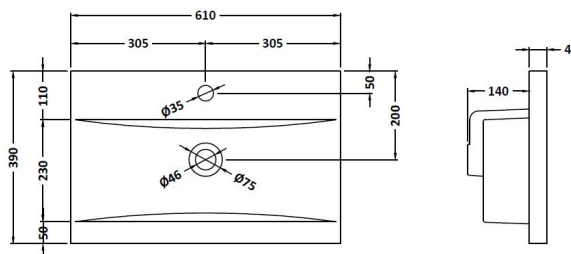

Packaging Dimensions

Height (mm):	560
Width (mm):	620
Depth (mm):	405
Gross Weight (kg):	14.7

Packaging Data

Box Colour:	Brown Cardboard Box - Printed
Box Qty:	0
Label Size:	0 x 0
Label Colour:	White Label
Label Qty:	2

Outer Box Dimensions (If Applicable)

Height (mm):	
Width (mm):	
Depth (mm):	
Gross Weight (kg):	
Barcode:	5056462658049

Product Details

Country of Origin:	China
Fitting Instruction:	No
CE Certification:	N/A
FSC Certified Materials:	Yes
Colour:	Satin Green
Construction Method:	Cam & Wood Dowel
Construction Type:	Rigid
Cabinet Finish:	MFC Painted Matt
Fascia Finish:	Mdf Painted Matt
Cabinet Thickness (mm):	16
Fascia Thickness (mm):	18
Drawer Included:	No
Drawer Type:	Not Applicable
No of Shelves:	0
Hinge Type:	95 Degree Soft Close
Hinge Included:	Yes, Supplied
Adjustable Legs:	No, Not Required
Fixings Included:	Yes
Handle Style:	Contemporary
Waste Shroud:	No
Handle Included:	Yes, Supplied
Handle Type:	D-Shape

Sales Code: NVM013

Description: 600 Mid-Edged Basin 1 Th

Product Dimensions

Height (mm):	180
Width (mm):	610
Depth (mm):	390
Nett Weight (kg):	11

Packaging Dimensions

Height (mm):	200
Width (mm):	410
Depth (mm):	630
Gross Weight (kg):	11

Packaging Data

Box Colour:	Brown Cardboard Box - Printed
Box Qty:	1
Label Size:	100 x 50
Label Colour:	White Label
Label Qty:	2

Outer Box Dimensions (If Applicable)

Height (mm):	
Width (mm):	
Depth (mm):	
Gross Weight (kg):	
Barcode:	5055369043415