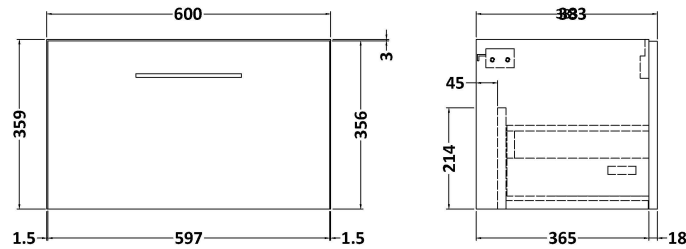

Sales Code: ARN822LBG

Description: 600 Wh 1-Drawer Vanity & Laminate Top

Packaging Details

Barcode: 5056462679785

Sales Code: NVF822

Description: 600 Single Drawer Unit (365 Deep)

Product Dimensions

Height (mm):	359
Width (mm):	600
Depth (mm):	383
Nett Weight (kg):	13

Packaging Dimensions

Height (mm):	391
Width (mm):	632
Depth (mm):	391
Gross Weight (kg):	13.5

Packaging Data

Box Colour:	Brown Cardboard Box - Printed
Box Qty:	0
Label Size:	0 x 0
Label Colour:	White Label
Label Qty:	2

Sales Code: LBG600

Description: Laminate Worktop 605X390x22mm

Product Dimensions

Height (mm):	22
Width (mm):	605
Depth (mm):	390
Nett Weight (kg):	2

Packaging Dimensions

Height (mm):	25
Width (mm):	610
Depth (mm):	455
Gross Weight (kg):	2

Packaging Data

Box Colour:	Brown Cardboard Box
Box Qty:	1
Label Size:	100 x 50
Label Colour:	White Label
Label Qty:	1

Outer Box Dimensions (If Applicable)

Height (mm):	
Width (mm):	
Depth (mm):	
Gross Weight (kg):	
Barcode:	5056211874164