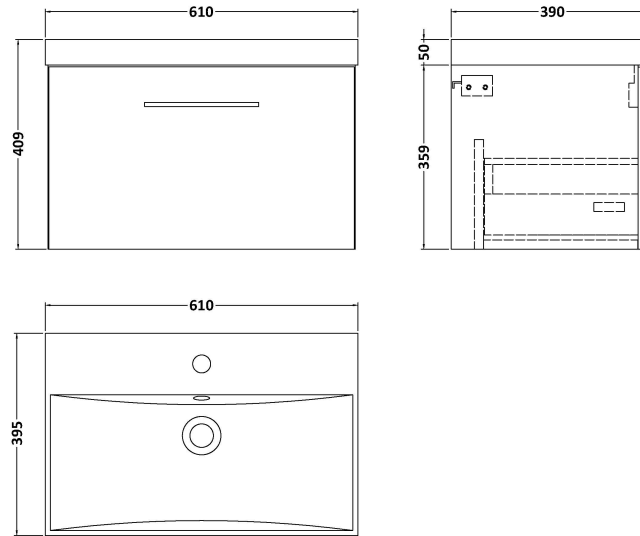

### Packaging Details

Barcode: 5056462667485

**Sales Code:** NVF822

**Description:** 600 Single Drawer Unit (365 Deep)

**Product Dimensions**

Height (mm):	359
Width (mm):	600
Depth (mm):	383
Nett Weight (kg):	13

**Packaging Dimensions**

Height (mm):	391
Width (mm):	632
Depth (mm):	391
Gross Weight (kg):	13.5

**Packaging Data**

Box Colour:	Brown Cardboard Box - Printed
Box Qty:	0
Label Size:	0 x 0
Label Colour:	White Label
Label Qty:	2

### Product Dimensions

Height (mm):	170
Width (mm):	610
Depth (mm):	395
Nett Weight (kg):	11

### Packaging Dimensions

Height (mm):	190
Width (mm):	630
Depth (mm):	415
Gross Weight (kg):	11.5