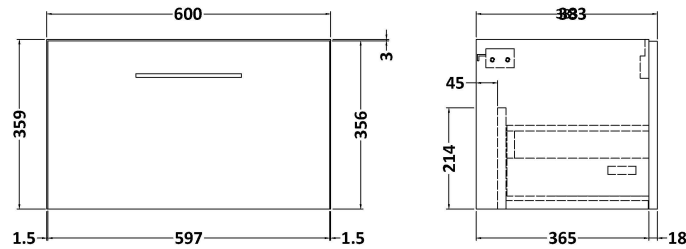

### Packaging Details

Barcode: 5056462667485

**Sales Code:** NVF822

**Description:** 600 Single Drawer Unit (365 Deep)

**Product Dimensions**

Height (mm):	359
Width (mm):	600
Depth (mm):	383
Nett Weight (kg):	13

**Packaging Dimensions**

Height (mm):	391
Width (mm):	632
Depth (mm):	391
Gross Weight (kg):	13.5

**Packaging Data**

Box Colour:	Brown Cardboard Box - Printed
Box Qty:	0
Label Size:	0 x 0
Label Colour:	White Label
Label Qty:	2

### Product Dimensions

Height (mm):	170
Width (mm):	610
Depth (mm):	395
Nett Weight (kg):	11

### Packaging Dimensions

Height (mm):	190
Width (mm):	630
Depth (mm):	415
Gross Weight (kg):	11.5