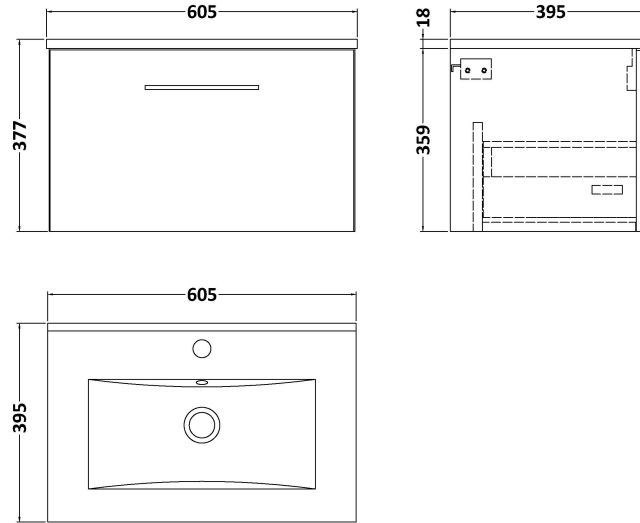

Sales Code: ARN822B

Description: 600 Wh 1-Drawer Vanity & Basin 2

Packaging Details

Barcode: 5056462667478

Sales Code: NVF822

Description: 600 Single Drawer Unit (365 Deep)

Product Dimensions

Height (mm):	359
Width (mm):	600
Depth (mm):	383
Nett Weight (kg):	13

Packaging Dimensions

Height (mm):	391
Width (mm):	632
Depth (mm):	391
Gross Weight (kg):	13.5

Packaging Data

Box Colour:	Brown Cardboard Box - Printed
Box Qty:	0
Label Size:	0 x 0
Label Colour:	White Label
Label Qty:	2

Sales Code: NVM003

Description: Minimalist Basin 600mm

Product Dimensions

Height (mm):	170
Width (mm):	600
Depth (mm):	390
Nett Weight (kg):	10.76

Packaging Dimensions

Height (mm):	200
Width (mm):	400
Depth (mm):	620
Gross Weight (kg):	10.76

Packaging Data

Box Colour:	Brown Cardboard Box - Printed
Box Qty:	1
Label Size:	100 x 50
Label Colour:	White Label
Label Qty:	2

Outer Box Dimensions (If Applicable)

Height (mm):	
Width (mm):	
Depth (mm):	
Gross Weight (kg):	
Barcode:	5055146194668