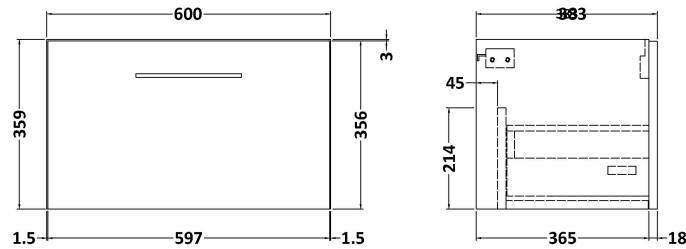

Sales Code: ARN822B

Description: 600 Wh 1-Drawer Vanity & Basin 2

Packaging Details

Barcode: 5056462667478

Sales Code: NVF822

Description: 600 Single Drawer Unit (365 Deep)

Product Dimensions

Height (mm):	359
Width (mm):	600
Depth (mm):	383
Nett Weight (kg):	13

Packaging Dimensions

Height (mm):	391
Width (mm):	632
Depth (mm):	391
Gross Weight (kg):	13.5

Packaging Data

Box Colour:	Brown Cardboard Box - Printed
Box Qty:	0
Label Size:	0 x 0
Label Colour:	White Label
Label Qty:	2

Sales Code: NVM003

Description: Minimalist Basin 600mm

Product Dimensions

Height (mm):	170
Width (mm):	600
Depth (mm):	390
Nett Weight (kg):	10.76

Packaging Dimensions

Height (mm):	200
Width (mm):	400
Depth (mm):	620
Gross Weight (kg):	10.76

Packaging Data

Box Colour:	Brown Cardboard Box - Printed
Box Qty:	1
Label Size:	100 x 50
Label Colour:	White Label
Label Qty:	2

Outer Box Dimensions (If Applicable)

Height (mm):	
Width (mm):	
Depth (mm):	
Gross Weight (kg):	
Barcode:	5055146194668