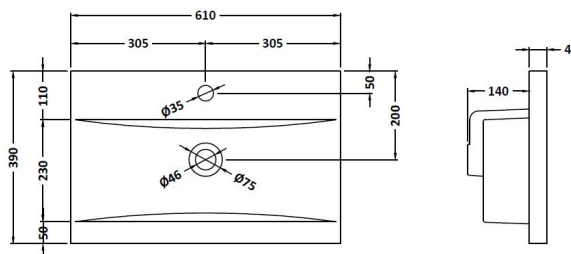

Packaging Dimensions

Height (mm):	391
Width (mm):	632
Depth (mm):	391
Gross Weight (kg):	13.5

Packaging Data

Box Colour:	Brown Cardboard Box - Printed
Box Qty:	0
Label Size:	0 x 0
Label Colour:	White Label
Label Qty:	2

Outer Box Dimensions (If Applicable)

Height (mm):	
Width (mm):	
Depth (mm):	
Gross Weight (kg):	
Barcode:	5056462660806

Product Details

Country of Origin:	China
Fitting Instruction:	No
CE Certification:	N/A
FSC Certified Materials:	Yes
Colour:	Satin Green
Construction Method:	Cam & Wood Dowel
Construction Type:	Rigid
Cabinet Finish:	MFC Painted Matt
Fascia Finish:	Mdf Painted Matt
Cabinet Thickness (mm):	16
Fascia Thickness (mm):	18
Drawer Included:	Yes
Drawer Type:	80mm High Metal S/C Inc Galler
No of Shelves:	0
Hinge Type:	Not Applicable
Hinge Included:	Not Applicable
Adjustable Legs:	No, Not Required
Fixings Included:	Yes
Handle Style:	Contemporary
Waste Shroud:	Yes
Handle Included:	Yes, Supplied
Handle Type:	D-Shape

Sales Code: NVM013

Description: 600 Mid-Edged Basin 1 Th

Product Dimensions

Height (mm):	180
Width (mm):	610
Depth (mm):	390
Nett Weight (kg):	11

Packaging Dimensions

Height (mm):	200
Width (mm):	410
Depth (mm):	630
Gross Weight (kg):	11

Packaging Data

Box Colour:	Brown Cardboard Box - Printed
Box Qty:	1
Label Size:	100 x 50
Label Colour:	White Label
Label Qty:	2

Outer Box Dimensions (If Applicable)

Height (mm):	
Width (mm):	
Depth (mm):	
Gross Weight (kg):	
Barcode:	5055369043415