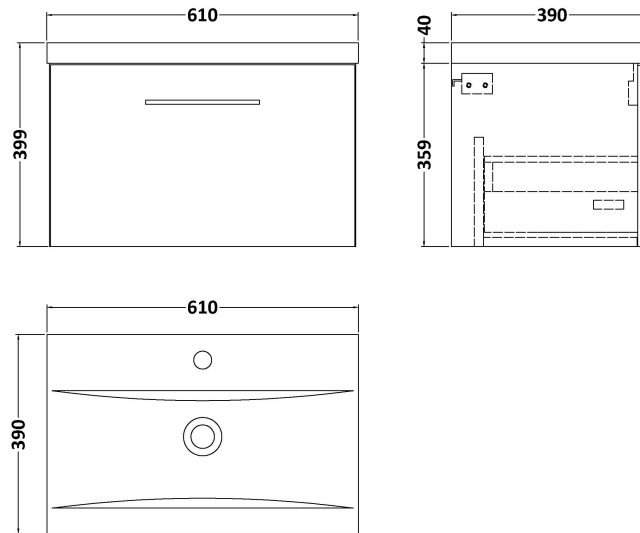

Sales Code: ARN822A

Description: 600 Wh 1-Drawer Vanity & Basin 1

Packaging Details

Barcode: 5056462667461

Sales Code: NVF822

Description: 600 Single Drawer Unit (365 Deep)

Product Dimensions

Height (mm):	359
Width (mm):	600
Depth (mm):	383
Nett Weight (kg):	13

Packaging Dimensions

Height (mm):	391
Width (mm):	632
Depth (mm):	391
Gross Weight (kg):	13.5

Packaging Data

Box Colour:	Brown Cardboard Box - Printed
Box Qty:	0
Label Size:	0 x 0
Label Colour:	White Label
Label Qty:	2

Sales Code: NVM013

Description: 600 Mid-Edged Basin 1 Th

Product Dimensions

Height (mm):	180
Width (mm):	610
Depth (mm):	390
Nett Weight (kg):	11

Packaging Dimensions

Height (mm):	200
Width (mm):	410
Depth (mm):	630
Gross Weight (kg):	11

Packaging Data

Box Colour:	Brown Cardboard Box - Printed
Box Qty:	1
Label Size:	100 x 50
Label Colour:	White Label
Label Qty:	2

Outer Box Dimensions (If Applicable)

Height (mm):	
Width (mm):	
Depth (mm):	
Gross Weight (kg):	
Barcode:	5055369043415