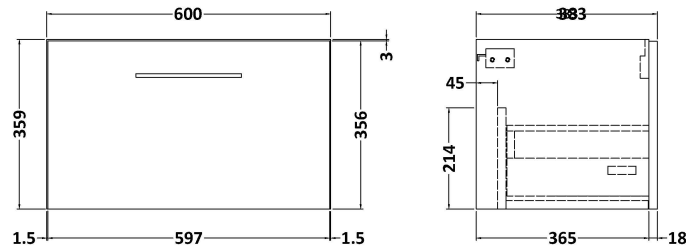

Sales Code: ARN822A

Description: 600 Wh 1-Drawer Vanity & Basin 1

Packaging Details

Barcode: 5056462667461

Sales Code: NVF822

Description: 600 Single Drawer Unit (365 Deep)

Product Dimensions

Height (mm):	359
Width (mm):	600
Depth (mm):	383
Nett Weight (kg):	13

Packaging Dimensions

Height (mm):	391
Width (mm):	632
Depth (mm):	391
Gross Weight (kg):	13.5

Packaging Data

Box Colour:	Brown Cardboard Box - Printed
Box Qty:	0
Label Size:	0 x 0
Label Colour:	White Label
Label Qty:	2

Sales Code: NVM013

Description: 600 Mid-Edged Basin 1 Th

Product Dimensions

Height (mm):	180
Width (mm):	610
Depth (mm):	390
Nett Weight (kg):	11

Packaging Dimensions

Height (mm):	200
Width (mm):	410
Depth (mm):	630
Gross Weight (kg):	11

Packaging Data

Box Colour:	Brown Cardboard Box - Printed
Box Qty:	1
Label Size:	100 x 50
Label Colour:	White Label
Label Qty:	2

Outer Box Dimensions (If Applicable)

Height (mm):	
Width (mm):	
Depth (mm):	
Gross Weight (kg):	
Barcode:	5055369043415