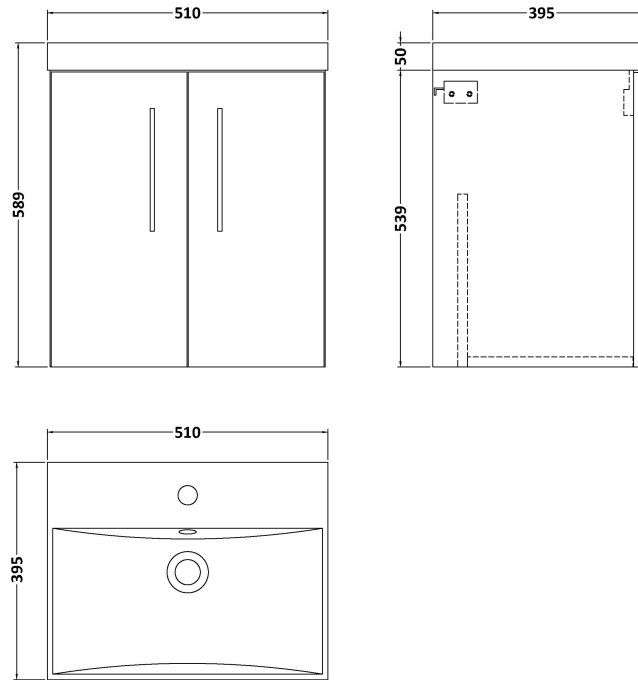

Sales Code: ARN821D

Description: 500 Wh 2-Door Vanity & Basin 3

Packaging Details

Barcode: 5056462667218