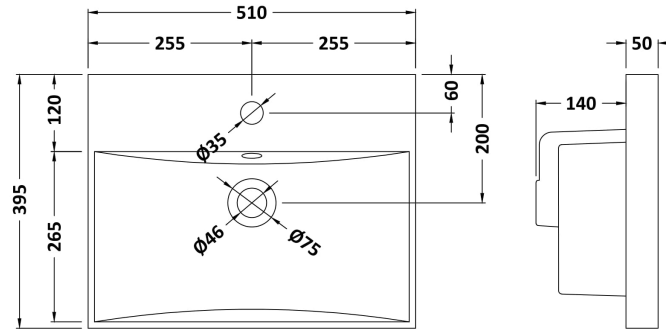

### Product Dimensions

Height (mm):	540
Width (mm):	500
Depth (mm):	383
Nett Weight (kg):	12.6

### Packaging Dimensions

Height (mm):	560
Width (mm):	520
Depth (mm):	405
Gross Weight (kg):	13.1

### Outer Box Dimensions (If Applicable)

Height (mm):	
Width (mm):	
Depth (mm):	
Gross Weight (kg):	
Barcode:	5056462658025

### Product Dimensions

Height (mm):	170
Width (mm):	510
Depth (mm):	395
Nett Weight (kg):	9.5