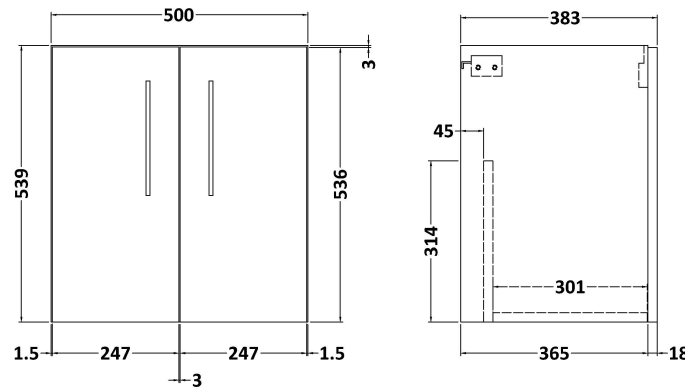

### Product Dimensions

Height (mm):	540
Width (mm):	500
Depth (mm):	383
Nett Weight (kg):	12.6

### Packaging Dimensions

Height (mm):	560
Width (mm):	520
Depth (mm):	405
Gross Weight (kg):	13.1

### Product Dimensions

Height (mm):	170
Width (mm):	510
Depth (mm):	395
Nett Weight (kg):	9.5

### Packaging Dimensions

Height (mm):	190
Width (mm):	530
Depth (mm):	415
Gross Weight (kg):	10