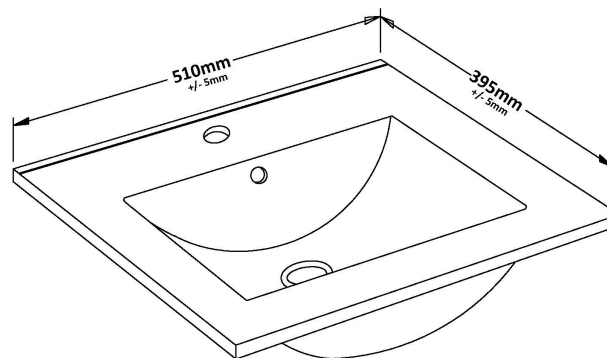

### Product Dimensions

Height (mm):	540
Width (mm):	500
Depth (mm):	383
Nett Weight (kg):	12.6

### Packaging Dimensions

Height (mm):	560
Width (mm):	520
Depth (mm):	405
Gross Weight (kg):	13.1

### Outer Box Dimensions (If Applicable)

Height (mm):	
Width (mm):	
Depth (mm):	
Gross Weight (kg):	
Barcode:	5056462658025

### Product Dimensions

Height (mm):	170
Width (mm):	500
Depth (mm):	390
Nett Weight (kg):	9