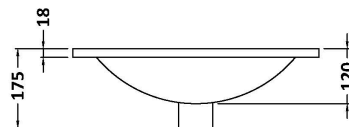

### Product Dimensions

Height (mm):	540
Width (mm):	500
Depth (mm):	383
Nett Weight (kg):	12.6

### Packaging Dimensions

Height (mm):	560
Width (mm):	520
Depth (mm):	405
Gross Weight (kg):	13.1

### Outer Box Dimensions (If Applicable)

Height (mm):	
Width (mm):	
Depth (mm):	
Gross Weight (kg):	
Barcode:	5056462658025

### Product Dimensions

Height (mm):	170
Width (mm):	500
Depth (mm):	390
Nett Weight (kg):	9