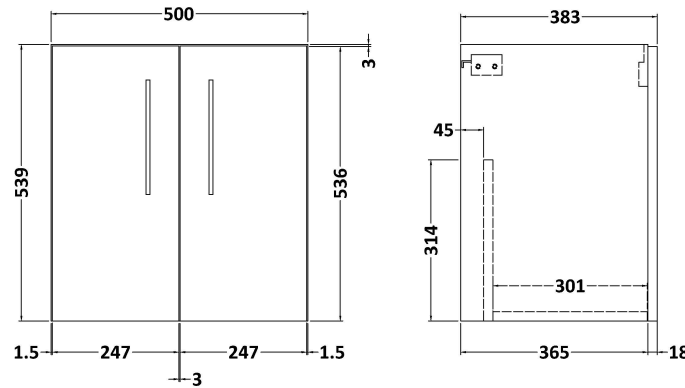

### Product Dimensions

Height (mm):	540
Width (mm):	500
Depth (mm):	383
Nett Weight (kg):	12.6

### Packaging Dimensions

Height (mm):	560
Width (mm):	520
Depth (mm):	405
Gross Weight (kg):	13.1

### Product Dimensions

Height (mm):	170
Width (mm):	500
Depth (mm):	390
Nett Weight (kg):	9

### Packaging Dimensions

Height (mm):	400
Width (mm):	520
Depth (mm):	200
Gross Weight (kg):	9