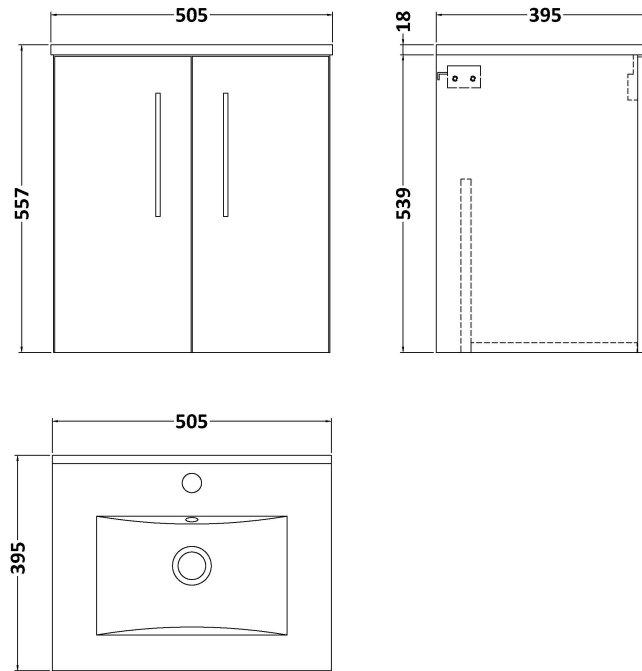

Sales Code: ARN821B

Description: 500 Wh 2-Door Vanity & Basin 2

Packaging Details

Barcode: 5056462667201