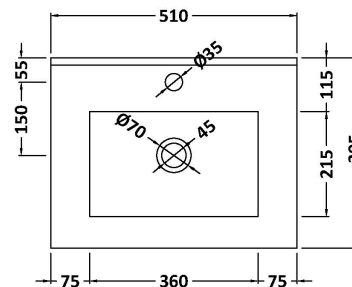

### Product Dimensions

Height (mm):	540
Width (mm):	500
Depth (mm):	383
Nett Weight (kg):	12.6

### Packaging Dimensions

Height (mm):	560
Width (mm):	520
Depth (mm):	405
Gross Weight (kg):	13.1

### Outer Box Dimensions (If Applicable)

Height (mm):	
Width (mm):	
Depth (mm):	
Gross Weight (kg):	
Barcode:	5056462658025

### Product Dimensions

Height (mm):	170
Width (mm):	500
Depth (mm):	390
Nett Weight (kg):	9