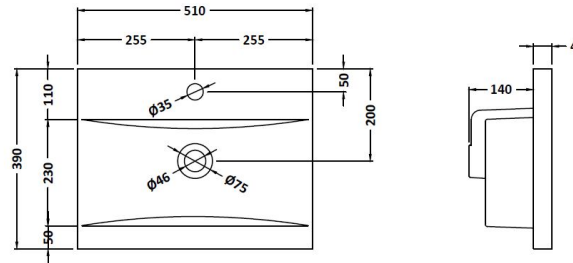

### Product Dimensions

Height (mm):	540
Width (mm):	500
Depth (mm):	383
Nett Weight (kg):	12.6

### Outer Box Dimensions (If Applicable)

Height (mm):	
Width (mm):	
Depth (mm):	
Gross Weight (kg):	
Barcode:	5056462658025

### Product Dimensions

Height (mm):	180
Width (mm):	510
Depth (mm):	390
Nett Weight (kg):	10.54

### Packaging Dimensions

Height (mm):	210
Width (mm):	410
Depth (mm):	530
Gross Weight (kg):	10.54