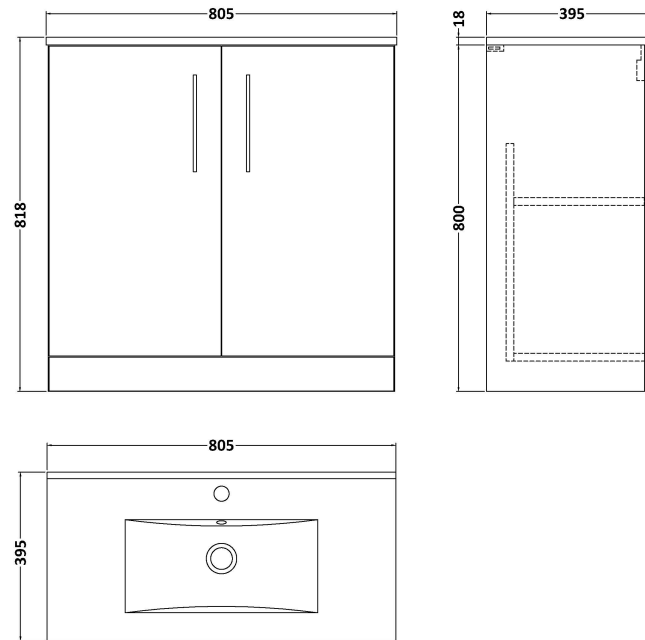

Sales Code: ARN805B

Description: 800 Fs 2-Door Vanity & Basin 2

Packaging Details

Barcode: 5056462664774

Sales Code: NVF805

Description: 800 Fs 2-Door Unit (365 Deep)

Product Dimensions

Height (mm):	800
Width (mm):	800
Depth (mm):	383
Nett Weight (kg):	25.5

Packaging Dimensions

Height (mm):	835
Width (mm):	820
Depth (mm):	375
Gross Weight (kg):	26

Packaging Data

Box Colour:	Brown Cardboard Box - Printed
Box Qty:	0
Label Size:	0 x 0
Label Colour:	White Label
Label Qty:	2

Sales Code: NVM005

Description: Minimalist Basin 800mm

Product Dimensions

Height (mm):	170
Width (mm):	800
Depth (mm):	390
Nett Weight (kg):	16.9

Packaging Dimensions

Height (mm):	400
Width (mm):	820
Depth (mm):	200
Gross Weight (kg):	16.9

Packaging Data

Box Colour:	Brown Cardboard Box - Printed
Box Qty:	1
Label Size:	100 x 50
Label Colour:	White Label
Label Qty:	2

Outer Box Dimensions (If Applicable)

Height (mm):	
Width (mm):	
Depth (mm):	
Gross Weight (kg):	
Barcode:	5055146194675