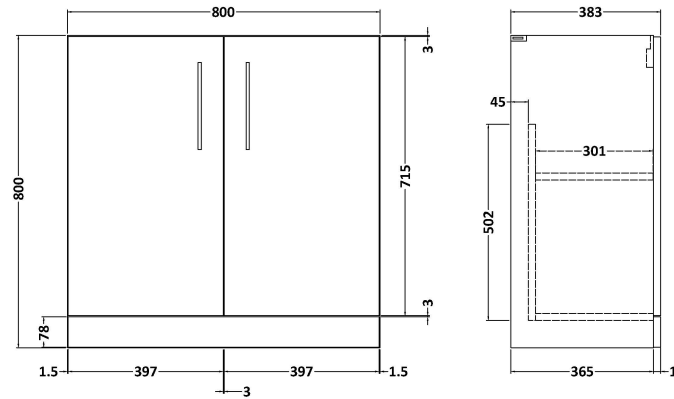

Sales Code: ARN805B

Description: 800 Fs 2-Door Vanity & Basin 2

Packaging Details

Barcode: 5056462664774

Sales Code: NVF805

Description: 800 Fs 2-Door Unit (365 Deep)

Product Dimensions

Height (mm):	800
Width (mm):	800
Depth (mm):	383
Nett Weight (kg):	25.5

Packaging Dimensions

Height (mm):	835
Width (mm):	820
Depth (mm):	375
Gross Weight (kg):	26

Packaging Data

Box Colour:	Brown Cardboard Box - Printed
Box Qty:	0
Label Size:	0 x 0
Label Colour:	White Label
Label Qty:	2

Sales Code: NVM005

Description: Minimalist Basin 800mm

Product Dimensions

Height (mm):	170
Width (mm):	800
Depth (mm):	390
Nett Weight (kg):	16.9

Packaging Dimensions

Height (mm):	400
Width (mm):	820
Depth (mm):	200
Gross Weight (kg):	16.9

Packaging Data

Box Colour:	Brown Cardboard Box - Printed
Box Qty:	1
Label Size:	100 x 50
Label Colour:	White Label
Label Qty:	2

Outer Box Dimensions (If Applicable)

Height (mm):	
Width (mm):	
Depth (mm):	
Gross Weight (kg):	
Barcode:	5055146194675