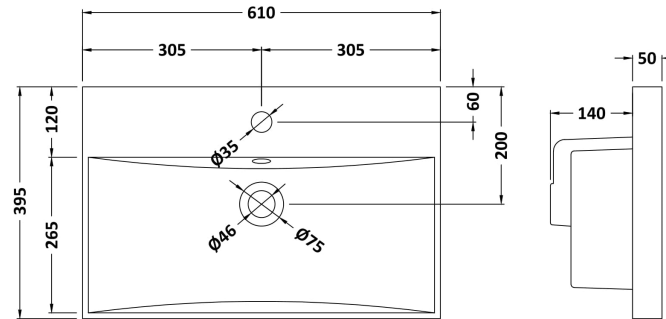

### Product Dimensions

Height (mm):	800
Width (mm):	600
Depth (mm):	383
Nett Weight (kg):	19.5

### Packaging Dimensions

Height (mm):	835
Width (mm):	620
Depth (mm):	375
Gross Weight (kg):	20

### Outer Box Dimensions (If Applicable)

Height (mm):	
Width (mm):	
Depth (mm):	
Gross Weight (kg):	
Barcode:	5056462657981

### Product Dimensions

Height (mm):	170
Width (mm):	610
Depth (mm):	395
Nett Weight (kg):	11