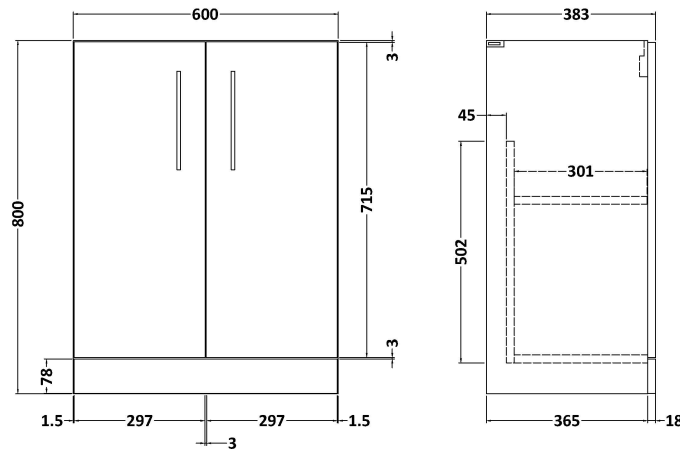

Sales Code: ARN803B

Description: 600 Fs 2-Door Vanity & Basin 2

Packaging Details

Barcode: 5056462663364

Sales Code: NVF803F

Description: 600 Fs 2-Door Unit (365 Deep)

Product Dimensions

Height (mm):	800
Width (mm):	600
Depth (mm):	383
Nett Weight (kg):	19.5

Packaging Dimensions

Height (mm):	835
Width (mm):	620
Depth (mm):	375
Gross Weight (kg):	20

Packaging Data

Box Colour:	Brown Cardboard Box - Printed
Box Qty:	0
Label Size:	0 x 0
Label Colour:	White Label
Label Qty:	2

Outer Box Dimensions (If Applicable)

Height (mm):	
Width (mm):	
Depth (mm):	
Gross Weight (kg):	
Barcode:	5056462657981

Product Details

Country of Origin:	China
Fitting Instruction:	No
CE Certification:	N/A
FSC Certified Materials:	Yes
Colour:	Satin Green
Construction Method:	Cam & Wood Dowel
Construction Type:	Rigid
Cabinet Finish:	MFC Painted Matt
Fascia Finish:	Mdf Painted Matt
Cabinet Thickness (mm):	16
Fascia Thickness (mm):	18
Drawer Included:	No
Drawer Type:	Not Applicable
No of Shelves:	1
Hinge Type:	95 Degree Soft Close
Hinge Included:	Yes, Supplied
Adjustable Legs:	No, Not Required
Fixings Included:	Yes
Handle Style:	Contemporary
Waste Shroud:	No
Handle Included:	Yes, Supplied
Handle Type:	D-Shape

Sales Code: NVM003

Description: Minimalist Basin 600mm

Product Dimensions

Height (mm):	170
Width (mm):	600
Depth (mm):	390
Nett Weight (kg):	10.76

Packaging Dimensions

Height (mm):	200
Width (mm):	400
Depth (mm):	620
Gross Weight (kg):	10.76