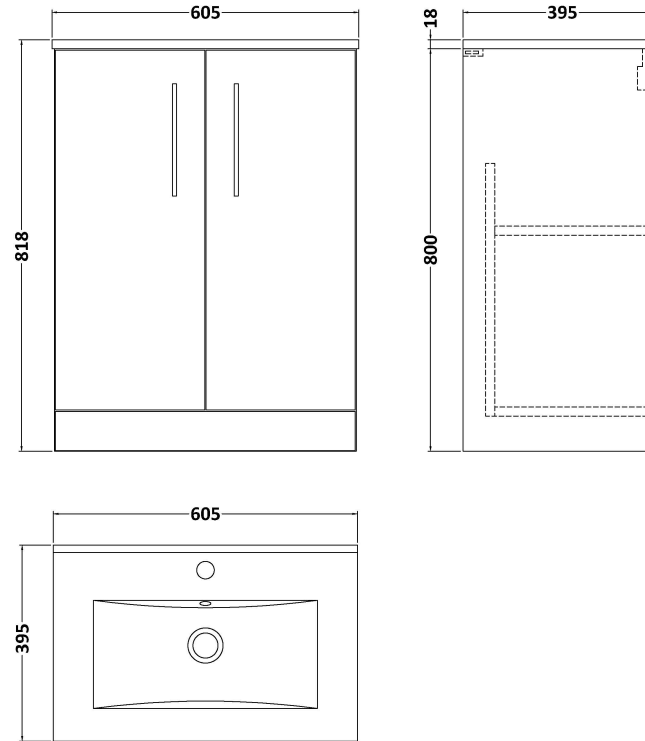

Sales Code: ARN803B

Description: 600 Fs 2-Door Vanity & Basin 2

Packaging Details

Barcode: 5056462663364

Sales Code: NVF803F

Description: 600 Fs 2-Door Unit (365 Deep)

Product Dimensions

Height (mm):	800
Width (mm):	600
Depth (mm):	383
Nett Weight (kg):	19.5

Packaging Dimensions

Height (mm):	835
Width (mm):	620
Depth (mm):	375
Gross Weight (kg):	20

Packaging Data

Box Colour:	Brown Cardboard Box - Printed
Box Qty:	0
Label Size:	0 x 0
Label Colour:	White Label
Label Qty:	2

Sales Code: NVM003

Description: Minimalist Basin 600mm

Product Dimensions

Height (mm):	170
Width (mm):	600
Depth (mm):	390
Nett Weight (kg):	10.76

Packaging Dimensions

Height (mm):	200
Width (mm):	400
Depth (mm):	620
Gross Weight (kg):	10.76

Packaging Data

Box Colour:	Brown Cardboard Box - Printed
Box Qty:	1
Label Size:	100 x 50
Label Colour:	White Label
Label Qty:	2

Outer Box Dimensions (If Applicable)

Height (mm):	
Width (mm):	
Depth (mm):	
Gross Weight (kg):	
Barcode:	5055146194668