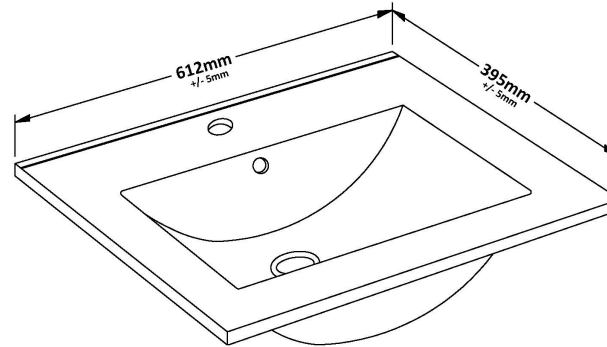

Packaging Dimensions

Height (mm):	835
Width (mm):	620
Depth (mm):	375
Gross Weight (kg):	20

Packaging Data

Box Colour:	Brown Cardboard Box - Printed
Box Qty:	0
Label Size:	0 x 0
Label Colour:	White Label
Label Qty:	2

Outer Box Dimensions (If Applicable)

Height (mm):	
Width (mm):	
Depth (mm):	
Gross Weight (kg):	
Barcode:	5056462657981

Product Details

Country of Origin:	China
Fitting Instruction:	No
CE Certification:	N/A
FSC Certified Materials:	Yes
Colour:	Satin Green
Construction Method:	Cam & Wood Dowel
Construction Type:	Rigid
Cabinet Finish:	MFC Painted Matt
Fascia Finish:	Mdf Painted Matt
Cabinet Thickness (mm):	16
Fascia Thickness (mm):	18
Drawer Included:	No
Drawer Type:	Not Applicable
No of Shelves:	1
Hinge Type:	95 Degree Soft Close
Hinge Included:	Yes, Supplied
Adjustable Legs:	No, Not Required
Fixings Included:	Yes
Handle Style:	Contemporary
Waste Shroud:	No
Handle Included:	Yes, Supplied
Handle Type:	D-Shape

Sales Code: NVM003

Description: Minimalist Basin 600mm

Product Dimensions

Height (mm):	170
Width (mm):	600
Depth (mm):	390
Nett Weight (kg):	10.76

Packaging Dimensions

Height (mm):	200
Width (mm):	400
Depth (mm):	620
Gross Weight (kg):	10.76

Packaging Data

Box Colour:	Brown Cardboard Box - Printed
Box Qty:	1
Label Size:	100 x 50
Label Colour:	White Label
Label Qty:	2

Outer Box Dimensions (If Applicable)

Height (mm):	
Width (mm):	
Depth (mm):	
Gross Weight (kg):	
Barcode:	5055146194668