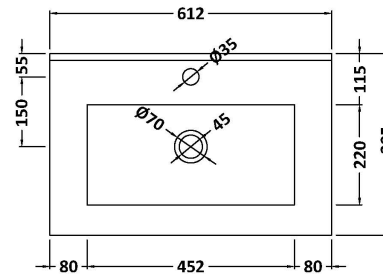

Packaging Dimensions

Height (mm):	835
Width (mm):	620
Depth (mm):	375
Gross Weight (kg):	20

Packaging Data

Box Colour:	Brown Cardboard Box - Printed
Box Qty:	0
Label Size:	0 x 0
Label Colour:	White Label
Label Qty:	2

Outer Box Dimensions (If Applicable)

Height (mm):	
Width (mm):	
Depth (mm):	
Gross Weight (kg):	
Barcode:	5056462657981

Product Details

Country of Origin:	China
Fitting Instruction:	No
CE Certification:	N/A
FSC Certified Materials:	Yes
Colour:	Satin Green
Construction Method:	Cam & Wood Dowel
Construction Type:	Rigid
Cabinet Finish:	MFC Painted Matt
Fascia Finish:	Mdf Painted Matt
Cabinet Thickness (mm):	16
Fascia Thickness (mm):	18
Drawer Included:	No
Drawer Type:	Not Applicable
No of Shelves:	1
Hinge Type:	95 Degree Soft Close
Hinge Included:	Yes, Supplied
Adjustable Legs:	No, Not Required
Fixings Included:	Yes
Handle Style:	Contemporary
Waste Shroud:	No
Handle Included:	Yes, Supplied
Handle Type:	D-Shape

Sales Code: NVM003

Description: Minimalist Basin 600mm

Product Dimensions

Height (mm):	170
Width (mm):	600
Depth (mm):	390
Nett Weight (kg):	10.76

Packaging Dimensions

Height (mm):	200
Width (mm):	400
Depth (mm):	620
Gross Weight (kg):	10.76

Packaging Data

Box Colour:	Brown Cardboard Box - Printed
Box Qty:	1
Label Size:	100 x 50
Label Colour:	White Label
Label Qty:	2

Outer Box Dimensions (If Applicable)

Height (mm):	
Width (mm):	
Depth (mm):	
Gross Weight (kg):	
Barcode:	5055146194668