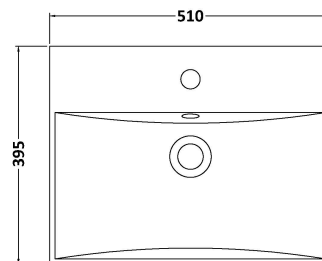

Sales Code: ARN801D

Description: 500 Fs 2-Door Vanity & Basin 3

Packaging Details

Barcode: 5056462664064

Sales Code: NVF801F

Description: 500 Fs 2-Door Unit (365 Deep)

Product Dimensions

Height (mm):	800
Width (mm):	500
Depth (mm):	383
Nett Weight (kg):	17.5

Packaging Dimensions

Height (mm):	835
Width (mm):	520
Depth (mm):	375
Gross Weight (kg):	18

Packaging Data

Box Colour:	Brown Cardboard Box - Printed
Box Qty:	0
Label Size:	0 x 0
Label Colour:	White Label
Label Qty:	2

Outer Box Dimensions (If Applicable)

Height (mm):	
Width (mm):	
Depth (mm):	
Gross Weight (kg):	
Barcode:	5056462657967

Product Details

Country of Origin:	China
Fitting Instruction:	No
CE Certification:	N/A
FSC Certified Materials:	Yes
Colour:	Satin Green
Construction Method:	Cam & Wood Dowel
Construction Type:	Rigid
Cabinet Finish:	MFC Painted Matt
Fascia Finish:	Mdf Painted Matt
Cabinet Thickness (mm):	16
Fascia Thickness (mm):	18
Drawer Included:	No
Drawer Type:	Not Applicable
No of Shelves:	1
Hinge Type:	95 Degree Soft Close
Hinge Included:	Yes, Supplied
Adjustable Legs:	No, Not Required
Fixings Included:	Yes
Handle Style:	Contemporary
Waste Shroud:	No
Handle Included:	Yes, Supplied
Handle Type:	D-Shape

Sales Code: NVM032

Description: 500 Thin Edged Basin 1Th

Product Dimensions

Height (mm):	170
Width (mm):	510
Depth (mm):	395
Nett Weight (kg):	9.5

Packaging Dimensions

Height (mm):	190
Width (mm):	530
Depth (mm):	415
Gross Weight (kg):	10