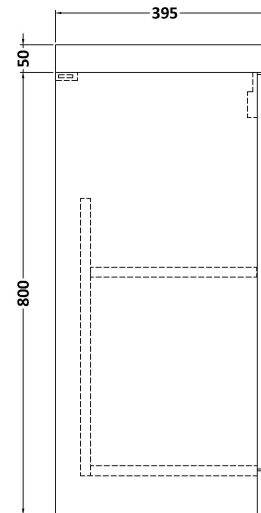

Sales Code: ARN801D

Description: 500 Fs 2-Door Vanity & Basin 3

Packaging Details

Barcode: 5056462664064

Sales Code: NVF801F

Description: 500 Fs 2-Door Unit (365 Deep)

Product Dimensions

Height (mm):	800
Width (mm):	500
Depth (mm):	383
Nett Weight (kg):	17.5

Packaging Dimensions

Height (mm):	835
Width (mm):	520
Depth (mm):	375
Gross Weight (kg):	18

Packaging Data

Box Colour:	Brown Cardboard Box - Printed
Box Qty:	0
Label Size:	0 x 0
Label Colour:	White Label
Label Qty:	2

Sales Code: NVM032

Description: 500 Thin Edged Basin 1Th

Product Dimensions

Height (mm):	170
Width (mm):	510
Depth (mm):	395
Nett Weight (kg):	9.5

Packaging Dimensions

Height (mm):	190
Width (mm):	530
Depth (mm):	415
Gross Weight (kg):	10

Packaging Data

Box Colour:	Brown Cardboard Box - Printed
Box Qty:	1
Label Size:	100 x 50
Label Colour:	White Label
Label Qty:	2

Outer Box Dimensions (If Applicable)

Height (mm):	
Width (mm):	
Depth (mm):	
Gross Weight (kg):	
Barcode:	5056211853411