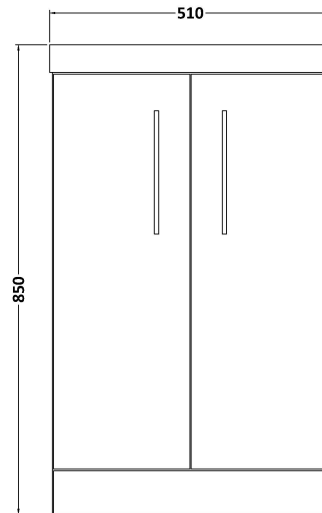

Sales Code: ARN801D

Description: 500 Fs 2-Door Vanity & Basin 3

Packaging Details

Barcode: 5056462664064

Sales Code: NVF801F

Description: 500 Fs 2-Door Unit (365 Deep)

Product Dimensions

Height (mm):	800
Width (mm):	500
Depth (mm):	383
Nett Weight (kg):	17.5

Packaging Dimensions

Height (mm):	835
Width (mm):	520
Depth (mm):	375
Gross Weight (kg):	18

Packaging Data

Box Colour:	Brown Cardboard Box - Printed
Box Qty:	0
Label Size:	0 x 0
Label Colour:	White Label
Label Qty:	2

Sales Code: NVM032

Description: 500 Thin Edged Basin 1Th

Product Dimensions

Height (mm):	170
Width (mm):	510
Depth (mm):	395
Nett Weight (kg):	9.5

Packaging Dimensions

Height (mm):	190
Width (mm):	530
Depth (mm):	415
Gross Weight (kg):	10

Packaging Data

Box Colour:	Brown Cardboard Box - Printed
Box Qty:	1
Label Size:	100 x 50
Label Colour:	White Label
Label Qty:	2

Outer Box Dimensions (If Applicable)

Height (mm):	
Width (mm):	
Depth (mm):	
Gross Weight (kg):	
Barcode:	5056211853411