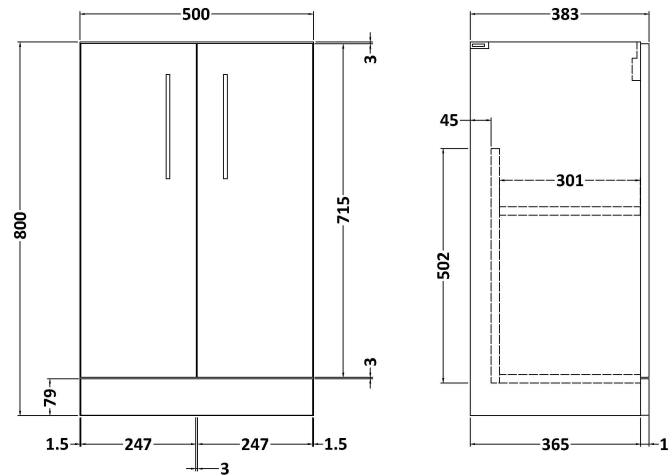

Sales Code: ARN801D

Description: 500 Fs 2-Door Vanity & Basin 3

Packaging Details

Barcode: 5056462664064

Sales Code: NVF801F

Description: 500 Fs 2-Door Unit (365 Deep)

Product Dimensions

Height (mm):	800
Width (mm):	500
Depth (mm):	383
Nett Weight (kg):	17.5

Packaging Dimensions

Height (mm):	835
Width (mm):	520
Depth (mm):	375
Gross Weight (kg):	18

Packaging Data

Box Colour:	Brown Cardboard Box - Printed
Box Qty:	0
Label Size:	0 x 0
Label Colour:	White Label
Label Qty:	2

Sales Code: NVM032

Description: 500 Thin Edged Basin 1Th

Product Dimensions

Height (mm):	170
Width (mm):	510
Depth (mm):	395
Nett Weight (kg):	9.5

Packaging Dimensions

Height (mm):	190
Width (mm):	530
Depth (mm):	415
Gross Weight (kg):	10

Packaging Data

Box Colour:	Brown Cardboard Box - Printed
Box Qty:	1
Label Size:	100 x 50
Label Colour:	White Label
Label Qty:	2

Outer Box Dimensions (If Applicable)

Height (mm):	
Width (mm):	
Depth (mm):	
Gross Weight (kg):	
Barcode:	5056211853411