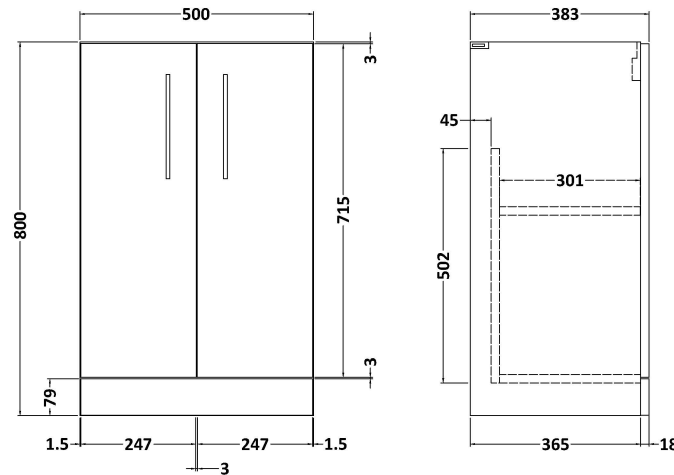

Sales Code: ARN801B

Description: 500 Fs 2-Door Vanity & Basin 2

Packaging Details

Barcode: 5056462664057

Sales Code: NVF801F

Description: 500 Fs 2-Door Unit (365 Deep)

Product Dimensions

Height (mm):	800
Width (mm):	500
Depth (mm):	383
Nett Weight (kg):	17.5

Packaging Dimensions

Height (mm):	835
Width (mm):	520
Depth (mm):	375
Gross Weight (kg):	18

Packaging Data

Box Colour:	Brown Cardboard Box - Printed
Box Qty:	0
Label Size:	0 x 0
Label Colour:	White Label
Label Qty:	2

Sales Code: NVM001

Description: 500mm Minimalist Basin 1Th

Product Dimensions

Height (mm):	170
Width (mm):	500
Depth (mm):	390
Nett Weight (kg):	9

Packaging Dimensions

Height (mm):	400
Width (mm):	520
Depth (mm):	200
Gross Weight (kg):	9

Packaging Data

Box Colour:	Brown Cardboard Box
Box Qty:	1
Label Size:	105 x 50
Label Colour:	White Label
Label Qty:	1

Outer Box Dimensions (If Applicable)

Height (mm):	
Width (mm):	
Depth (mm):	
Gross Weight (kg):	
Barcode:	5055275828670