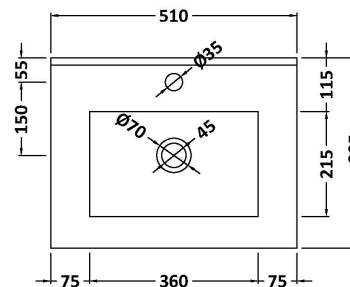

Packaging Dimensions

Height (mm):	835
Width (mm):	520
Depth (mm):	375
Gross Weight (kg):	18

Packaging Data

Box Colour:	Brown Cardboard Box - Printed
Box Qty:	0
Label Size:	0 x 0
Label Colour:	White Label
Label Qty:	2

Outer Box Dimensions (If Applicable)

Height (mm):	
Width (mm):	
Depth (mm):	
Gross Weight (kg):	
Barcode:	5056462657967

Product Details

Country of Origin:	China
Fitting Instruction:	No
CE Certification:	N/A
FSC Certified Materials:	Yes
Colour:	Satin Green
Construction Method:	Cam & Wood Dowel
Construction Type:	Rigid
Cabinet Finish:	MFC Painted Matt
Fascia Finish:	Mdf Painted Matt
Cabinet Thickness (mm):	16
Fascia Thickness (mm):	18
Drawer Included:	No
Drawer Type:	Not Applicable
No of Shelves:	1
Hinge Type:	95 Degree Soft Close
Hinge Included:	Yes, Supplied
Adjustable Legs:	No, Not Required
Fixings Included:	Yes
Handle Style:	Contemporary
Waste Shroud:	No
Handle Included:	Yes, Supplied
Handle Type:	D-Shape

Sales Code: NVM001

Description: 500mm Minimalist Basin 1Th

Product Dimensions

Height (mm):	170
Width (mm):	500
Depth (mm):	390
Nett Weight (kg):	9

Packaging Dimensions

Height (mm):	400
Width (mm):	520
Depth (mm):	200
Gross Weight (kg):	9

Packaging Data

Box Colour:	Brown Cardboard Box
Box Qty:	1
Label Size:	105 x 50
Label Colour:	White Label
Label Qty:	1

Outer Box Dimensions (If Applicable)

Height (mm):	
Width (mm):	
Depth (mm):	
Gross Weight (kg):	
Barcode:	5055275828670