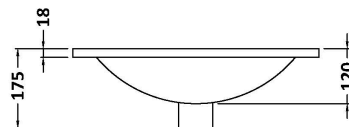

Packaging Dimensions

Height (mm):	835
Width (mm):	520
Depth (mm):	375
Gross Weight (kg):	18

Packaging Data

Box Colour:	Brown Cardboard Box - Printed
Box Qty:	0
Label Size:	0 x 0
Label Colour:	White Label
Label Qty:	2

Outer Box Dimensions (If Applicable)

Height (mm):	
Width (mm):	
Depth (mm):	
Gross Weight (kg):	
Barcode:	5056462657967

Product Details

Country of Origin:	China
Fitting Instruction:	No
CE Certification:	N/A
FSC Certified Materials:	Yes
Colour:	Satin Green
Construction Method:	Cam & Wood Dowel
Construction Type:	Rigid
Cabinet Finish:	MFC Painted Matt
Fascia Finish:	Mdf Painted Matt
Cabinet Thickness (mm):	16
Fascia Thickness (mm):	18
Drawer Included:	No
Drawer Type:	Not Applicable
No of Shelves:	1
Hinge Type:	95 Degree Soft Close
Hinge Included:	Yes, Supplied
Adjustable Legs:	No, Not Required
Fixings Included:	Yes
Handle Style:	Contemporary
Waste Shroud:	No
Handle Included:	Yes, Supplied
Handle Type:	D-Shape

Sales Code: NVM001

Description: 500mm Minimalist Basin 1Th

Product Dimensions

Height (mm):	170
Width (mm):	500
Depth (mm):	390
Nett Weight (kg):	9

Packaging Dimensions

Height (mm):	400
Width (mm):	520
Depth (mm):	200
Gross Weight (kg):	9

Packaging Data

Box Colour:	Brown Cardboard Box
Box Qty:	1
Label Size:	105 x 50
Label Colour:	White Label
Label Qty:	1

Outer Box Dimensions (If Applicable)

Height (mm):	
Width (mm):	
Depth (mm):	
Gross Weight (kg):	
Barcode:	5055275828670