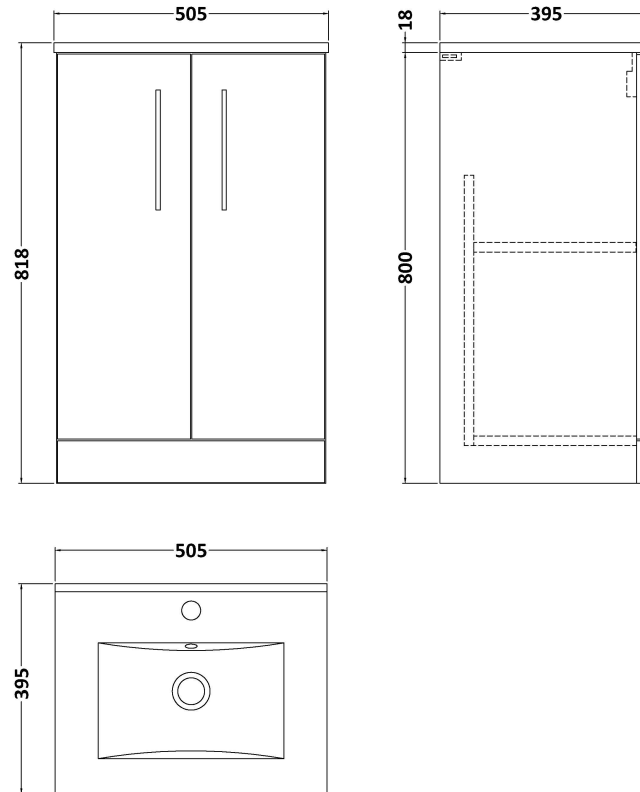

Sales Code: ARN801B

Description: 500 Fs 2-Door Vanity & Basin 2

Packaging Details

Barcode: 5056462664057

Sales Code: NVF801F

Description: 500 Fs 2-Door Unit (365 Deep)

Product Dimensions

Height (mm):	800
Width (mm):	500
Depth (mm):	383
Nett Weight (kg):	17.5

Packaging Dimensions

Height (mm):	835
Width (mm):	520
Depth (mm):	375
Gross Weight (kg):	18

Packaging Data

Box Colour:	Brown Cardboard Box - Printed
Box Qty:	0
Label Size:	0 x 0
Label Colour:	White Label
Label Qty:	2

Sales Code: NVM001

Description: 500mm Minimalist Basin 1Th

Product Dimensions

Height (mm):	170
Width (mm):	500
Depth (mm):	390
Nett Weight (kg):	9

Packaging Dimensions

Height (mm):	400
Width (mm):	520
Depth (mm):	200
Gross Weight (kg):	9

Packaging Data

Box Colour:	Brown Cardboard Box
Box Qty:	1
Label Size:	105 x 50
Label Colour:	White Label
Label Qty:	1

Outer Box Dimensions (If Applicable)

Height (mm):	
Width (mm):	
Depth (mm):	
Gross Weight (kg):	
Barcode:	5055275828670