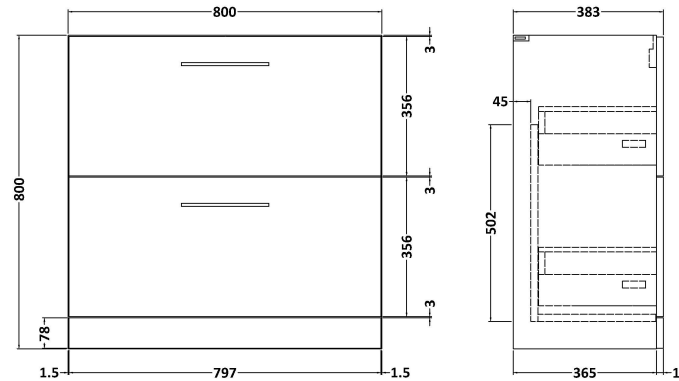

Sales Code: ARN635B

Description: 800 Fs 2-Drawer Vanity & Basin 2

Packaging Details

Barcode: 5056462667058

Sales Code: NVF635N

Description: 800 Fs 2-Drawer Unit (365 Deep)

Product Dimensions

Height (mm):	800
Width (mm):	800
Depth (mm):	383
Nett Weight (kg):	31.5

Packaging Dimensions

Height (mm):	835
Width (mm):	832
Depth (mm):	391
Gross Weight (kg):	32

Packaging Data

Box Colour:	Brown Cardboard Box
Box Qty:	1
Label Size:	100 x 50
Label Colour:	White Label
Label Qty:	2

Sales Code: NVM005

Description: Minimalist Basin 800mm

Product Dimensions

Height (mm):	170
Width (mm):	800
Depth (mm):	390
Nett Weight (kg):	16.9

Packaging Dimensions

Height (mm):	400
Width (mm):	820
Depth (mm):	200
Gross Weight (kg):	16.9

Packaging Data

Box Colour:	Brown Cardboard Box - Printed
Box Qty:	1
Label Size:	100 x 50
Label Colour:	White Label
Label Qty:	2

Outer Box Dimensions (If Applicable)

Height (mm):	
Width (mm):	
Depth (mm):	
Gross Weight (kg):	
Barcode:	5055146194675