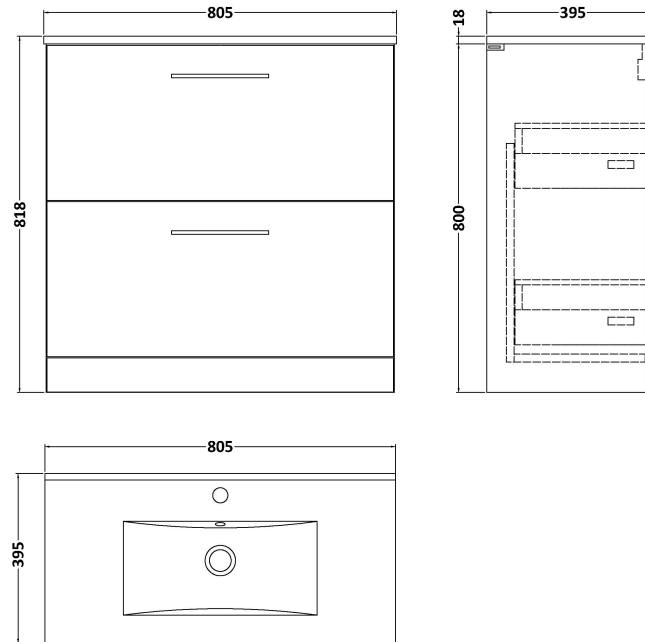

Sales Code: ARN635B

Description: 800 Fs 2-Drawer Vanity & Basin 2

Packaging Details

Barcode: 5056462667058

Sales Code: NVF635N

Description: 800 Fs 2-Drawer Unit (365 Deep)

Product Dimensions

Height (mm):	800
Width (mm):	800
Depth (mm):	383
Nett Weight (kg):	31.5

Packaging Dimensions

Height (mm):	835
Width (mm):	832
Depth (mm):	391
Gross Weight (kg):	32

Packaging Data

Box Colour:	Brown Cardboard Box
Box Qty:	1
Label Size:	100 x 50
Label Colour:	White Label
Label Qty:	2

Sales Code: NVM005

Description: Minimalist Basin 800mm

Product Dimensions

Height (mm):	170
Width (mm):	800
Depth (mm):	390
Nett Weight (kg):	16.9

Packaging Dimensions

Height (mm):	400
Width (mm):	820
Depth (mm):	200
Gross Weight (kg):	16.9

Packaging Data

Box Colour:	Brown Cardboard Box - Printed
Box Qty:	1
Label Size:	100 x 50
Label Colour:	White Label
Label Qty:	2

Outer Box Dimensions (If Applicable)

Height (mm):	
Width (mm):	
Depth (mm):	
Gross Weight (kg):	
Barcode:	5055146194675