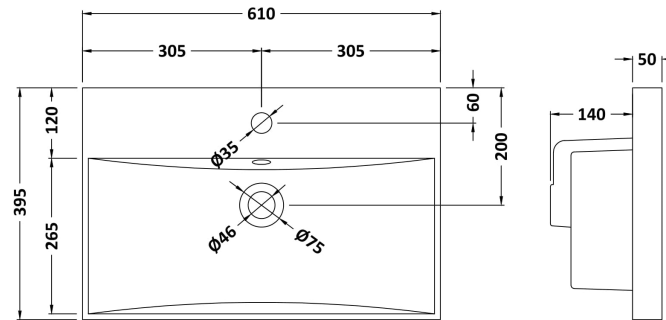

Packaging Dimensions

Height (mm):	835
Width (mm):	632
Depth (mm):	391
Gross Weight (kg):	26.5

Packaging Data

Box Colour:	Brown Cardboard Box
Box Qty:	1
Label Size:	100 x 50
Label Colour:	White Label
Label Qty:	2

Outer Box Dimensions (If Applicable)

Height (mm):	
Width (mm):	
Depth (mm):	
Gross Weight (kg):	
Barcode:	5056462660684

Product Details

Country of Origin:	United Kingdom
Fitting Instruction:	No
CE Certification:	N/A
FSC Certified Materials:	Yes
Colour:	Black Woodgrain
Construction Method:	Cam & Wood Dowel
Construction Type:	Rigid
Cabinet Finish:	MFC Textured Woodgrain
Fascia Finish:	MFC Textured Woodgrain
Cabinet Thickness (mm):	18
Fascia Thickness (mm):	18
Drawer Included:	Yes
Drawer Type:	80mm High Metal S/C Inc Galler
No of Shelves:	0
Hinge Type:	Not Applicable
Hinge Included:	Not Applicable
Adjustable Legs:	No, Not Required
Fixings Included:	Yes
Handle Style:	Contemporary
Waste Shroud:	Yes
Handle Included:	Yes, Supplied
Handle Type:	D-Shape

Sales Code: NVM033

Description: 600 Thin Edged Basin 1Th

Product Dimensions

Height (mm):	170
Width (mm):	610
Depth (mm):	395
Nett Weight (kg):	11

Packaging Dimensions

Height (mm):	190
Width (mm):	630
Depth (mm):	415
Gross Weight (kg):	11.5

Packaging Data

Box Colour:	Brown Cardboard Box - Printed
Box Qty:	1
Label Size:	100 x 50
Label Colour:	White Label
Label Qty:	2

Outer Box Dimensions (If Applicable)

Height (mm):	
Width (mm):	
Depth (mm):	
Gross Weight (kg):	
Barcode:	5056211853428