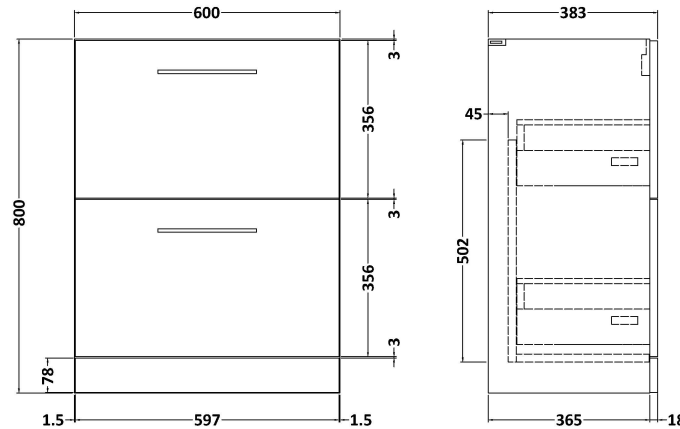

Sales Code: ARN633D

Description: 600 Fs 2-Drawer Vanity & Basin 3

Packaging Details

Barcode: 5056462666853

Sales Code: NVF633N

Description: 600 Fs 2-Drawer Unit (365 Deep)

Product Dimensions

Height (mm):	800
Width (mm):	600
Depth (mm):	383
Nett Weight (kg):	26

Packaging Dimensions

Height (mm):	835
Width (mm):	632
Depth (mm):	391
Gross Weight (kg):	26.5

Packaging Data

Box Colour:	Brown Cardboard Box
Box Qty:	1
Label Size:	100 x 50
Label Colour:	White Label
Label Qty:	2

Sales Code: NVM033

Description: 600 Thin Edged Basin 1Th

Product Dimensions

Height (mm):	170
Width (mm):	610
Depth (mm):	395
Nett Weight (kg):	11

Packaging Dimensions

Height (mm):	190
Width (mm):	630
Depth (mm):	415
Gross Weight (kg):	11.5

Packaging Data

Box Colour:	Brown Cardboard Box - Printed
Box Qty:	1
Label Size:	100 x 50
Label Colour:	White Label
Label Qty:	2

Outer Box Dimensions (If Applicable)

Height (mm):	
Width (mm):	
Depth (mm):	
Gross Weight (kg):	
Barcode:	5056211853428