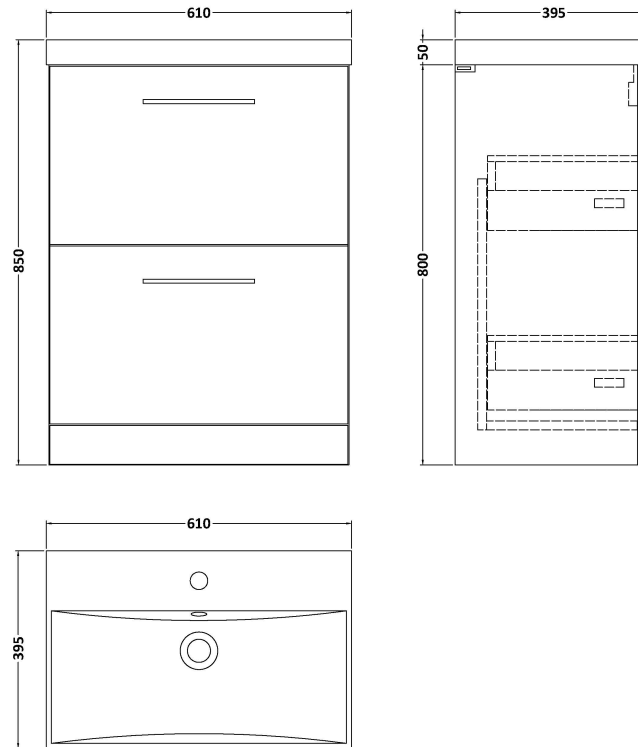

Sales Code: ARN633D

Description: 600 Fs 2-Drawer Vanity & Basin 3

Packaging Details

Barcode: 5056462666853

Sales Code: NVF633N

Description: 600 Fs 2-Drawer Unit (365 Deep)

Product Dimensions

Height (mm):	800
Width (mm):	600
Depth (mm):	383
Nett Weight (kg):	26

Packaging Dimensions

Height (mm):	835
Width (mm):	632
Depth (mm):	391
Gross Weight (kg):	26.5

Packaging Data

Box Colour:	Brown Cardboard Box
Box Qty:	1
Label Size:	100 x 50
Label Colour:	White Label
Label Qty:	2

Outer Box Dimensions (If Applicable)

Height (mm):	
Width (mm):	
Depth (mm):	
Gross Weight (kg):	
Barcode:	5056462660684

Product Details

Country of Origin:	United Kingdom
Fitting Instruction:	No
CE Certification:	N/A
FSC Certified Materials:	Yes
Colour:	Black Woodgrain
Construction Method:	Cam & Wood Dowel
Construction Type:	Rigid
Cabinet Finish:	MFC Textured Woodgrain
Fascia Finish:	MFC Textured Woodgrain
Cabinet Thickness (mm):	18
Fascia Thickness (mm):	18
Drawer Included:	Yes
Drawer Type:	80mm High Metal S/C Inc Galler
No of Shelves:	0
Hinge Type:	Not Applicable
Hinge Included:	Not Applicable
Adjustable Legs:	No, Not Required
Fixings Included:	Yes
Handle Style:	Contemporary
Waste Shroud:	Yes
Handle Included:	Yes, Supplied
Handle Type:	D-Shape

Sales Code: NVM033

Description: 600 Thin Edged Basin 1Th

Product Dimensions

Height (mm):	170
Width (mm):	610
Depth (mm):	395
Nett Weight (kg):	11

Packaging Dimensions

Height (mm):	190
Width (mm):	630
Depth (mm):	415
Gross Weight (kg):	11.5