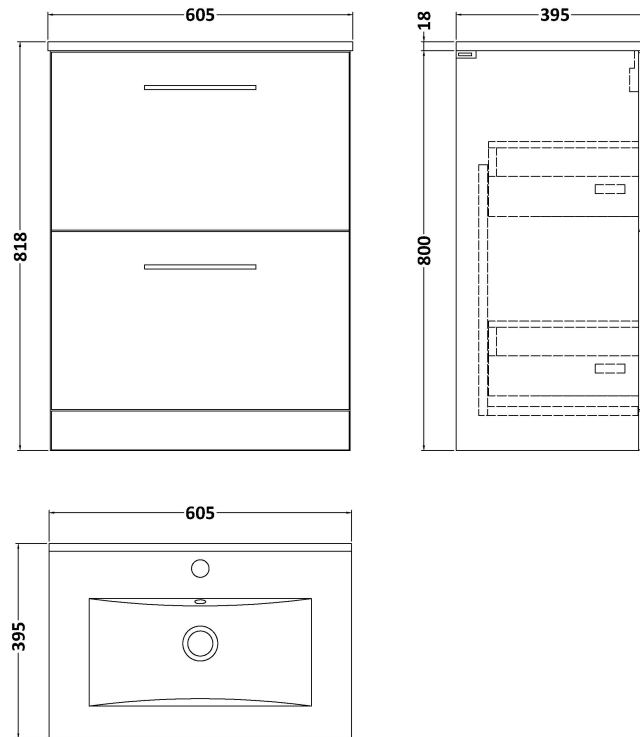

Sales Code: ARN633B

Description: 600 Fs 2-Drawer Vanity & Basin 2

Packaging Details

Barcode: 5056462666846

Sales Code: NVF633N

Description: 600 Fs 2-Drawer Unit (365 Deep)

Product Dimensions

Height (mm):	800
Width (mm):	600
Depth (mm):	383
Nett Weight (kg):	26

Packaging Dimensions

Height (mm):	835
Width (mm):	632
Depth (mm):	391
Gross Weight (kg):	26.5

Packaging Data

Box Colour:	Brown Cardboard Box
Box Qty:	1
Label Size:	100 x 50
Label Colour:	White Label
Label Qty:	2

Outer Box Dimensions (If Applicable)

Height (mm):	
Width (mm):	
Depth (mm):	
Gross Weight (kg):	
Barcode:	5056462660684

Product Details

Country of Origin:	United Kingdom
Fitting Instruction:	No
CE Certification:	N/A
FSC Certified Materials:	Yes
Colour:	Black Woodgrain
Construction Method:	Cam & Wood Dowel
Construction Type:	Rigid
Cabinet Finish:	MFC Textured Woodgrain
Fascia Finish:	MFC Textured Woodgrain
Cabinet Thickness (mm):	18
Fascia Thickness (mm):	18
Drawer Included:	Yes
Drawer Type:	80mm High Metal S/C Inc Galler
No of Shelves:	0
Hinge Type:	Not Applicable
Hinge Included:	Not Applicable
Adjustable Legs:	No, Not Required
Fixings Included:	Yes
Handle Style:	Contemporary
Waste Shroud:	Yes
Handle Included:	Yes, Supplied
Handle Type:	D-Shape

Sales Code: NVM003

Description: Minimalist Basin 600mm

Product Dimensions

Height (mm):	170
Width (mm):	600
Depth (mm):	390
Nett Weight (kg):	10.76

Packaging Dimensions

Height (mm):	200
Width (mm):	400
Depth (mm):	620
Gross Weight (kg):	10.76