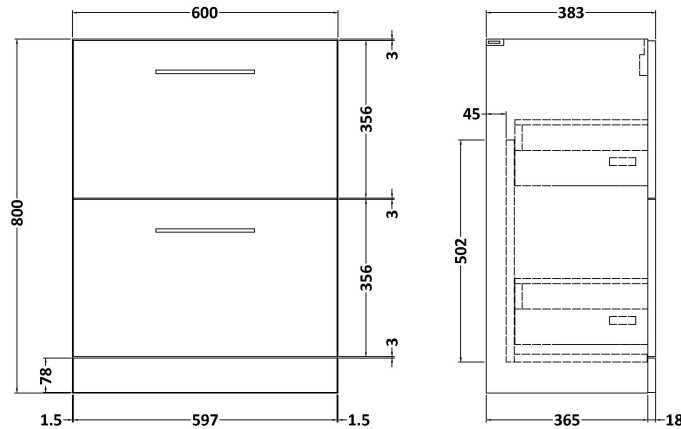

Sales Code: ARN633B

Description: 600 Fs 2-Drawer Vanity & Basin 2

Packaging Details

Barcode: 5056462666846

Sales Code: NVF633N

Description: 600 Fs 2-Drawer Unit (365 Deep)

Product Dimensions

Height (mm):	800
Width (mm):	600
Depth (mm):	383
Nett Weight (kg):	26

Packaging Dimensions

Height (mm):	835
Width (mm):	632
Depth (mm):	391
Gross Weight (kg):	26.5

Packaging Data

Box Colour:	Brown Cardboard Box
Box Qty:	1
Label Size:	100 x 50
Label Colour:	White Label
Label Qty:	2

Outer Box Dimensions (If Applicable)

Height (mm):	
Width (mm):	
Depth (mm):	
Gross Weight (kg):	
Barcode:	5056462660684

Product Details

Country of Origin:	United Kingdom
Fitting Instruction:	No
CE Certification:	N/A
FSC Certified Materials:	Yes
Colour:	Black Woodgrain
Construction Method:	Cam & Wood Dowel
Construction Type:	Rigid
Cabinet Finish:	MFC Textured Woodgrain
Fascia Finish:	MFC Textured Woodgrain
Cabinet Thickness (mm):	18
Fascia Thickness (mm):	18
Drawer Included:	Yes
Drawer Type:	80mm High Metal S/C Inc Galler
No of Shelves:	0
Hinge Type:	Not Applicable
Hinge Included:	Not Applicable
Adjustable Legs:	No, Not Required
Fixings Included:	Yes
Handle Style:	Contemporary
Waste Shroud:	Yes
Handle Included:	Yes, Supplied
Handle Type:	D-Shape

Sales Code: NVM003

Description: Minimalist Basin 600mm

Product Dimensions

Height (mm):	170
Width (mm):	600
Depth (mm):	390
Nett Weight (kg):	10.76

Packaging Dimensions

Height (mm):	200
Width (mm):	400
Depth (mm):	620
Gross Weight (kg):	10.76