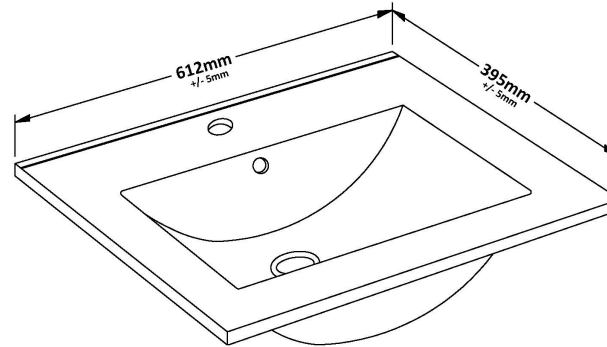

Packaging Dimensions

Height (mm):	835
Width (mm):	632
Depth (mm):	391
Gross Weight (kg):	26.5

Packaging Data

Box Colour:	Brown Cardboard Box
Box Qty:	1
Label Size:	100 x 50
Label Colour:	White Label
Label Qty:	2

Outer Box Dimensions (If Applicable)

Height (mm):	
Width (mm):	
Depth (mm):	
Gross Weight (kg):	
Barcode:	5056462660684

Product Details

Country of Origin:	United Kingdom
Fitting Instruction:	No
CE Certification:	N/A
FSC Certified Materials:	Yes
Colour:	Black Woodgrain
Construction Method:	Cam & Wood Dowel
Construction Type:	Rigid
Cabinet Finish:	MFC Textured Woodgrain
Fascia Finish:	MFC Textured Woodgrain
Cabinet Thickness (mm):	18
Fascia Thickness (mm):	18
Drawer Included:	Yes
Drawer Type:	80mm High Metal S/C Inc Galler
No of Shelves:	0
Hinge Type:	Not Applicable
Hinge Included:	Not Applicable
Adjustable Legs:	No, Not Required
Fixings Included:	Yes
Handle Style:	Contemporary
Waste Shroud:	Yes
Handle Included:	Yes, Supplied
Handle Type:	D-Shape

Sales Code: NVM003

Description: Minimalist Basin 600mm

Product Dimensions

Height (mm):	170
Width (mm):	600
Depth (mm):	390
Nett Weight (kg):	10.76

Packaging Dimensions

Height (mm):	200
Width (mm):	400
Depth (mm):	620
Gross Weight (kg):	10.76

Packaging Data

Box Colour:	Brown Cardboard Box - Printed
Box Qty:	1
Label Size:	100 x 50
Label Colour:	White Label
Label Qty:	2

Outer Box Dimensions (If Applicable)

Height (mm):	
Width (mm):	
Depth (mm):	
Gross Weight (kg):	
Barcode:	5055146194668