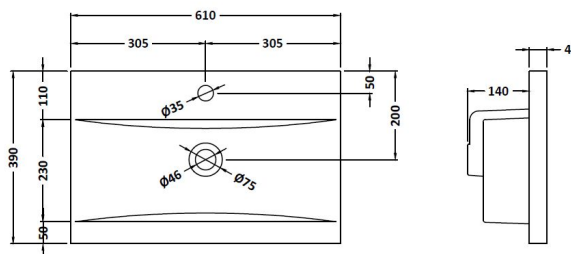

Packaging Dimensions

Height (mm):	835
Width (mm):	632
Depth (mm):	391
Gross Weight (kg):	26.5

Packaging Data

Box Colour:	Brown Cardboard Box
Box Qty:	1
Label Size:	100 x 50
Label Colour:	White Label
Label Qty:	2

Outer Box Dimensions (If Applicable)

Height (mm):	
Width (mm):	
Depth (mm):	
Gross Weight (kg):	
Barcode:	5056462660684

Product Details

Country of Origin:	United Kingdom
Fitting Instruction:	No
CE Certification:	N/A
FSC Certified Materials:	Yes
Colour:	Black Woodgrain
Construction Method:	Cam & Wood Dowel
Construction Type:	Rigid
Cabinet Finish:	MFC Textured Woodgrain
Fascia Finish:	MFC Textured Woodgrain
Cabinet Thickness (mm):	18
Fascia Thickness (mm):	18
Drawer Included:	Yes
Drawer Type:	80mm High Metal S/C Inc Galler
No of Shelves:	0
Hinge Type:	Not Applicable
Hinge Included:	Not Applicable
Adjustable Legs:	No, Not Required
Fixings Included:	Yes
Handle Style:	Contemporary
Waste Shroud:	Yes
Handle Included:	Yes, Supplied
Handle Type:	D-Shape

Sales Code: NVM013

Description: 600 Mid-Edged Basin 1 Th

Product Dimensions

Height (mm):	180
Width (mm):	610
Depth (mm):	390
Nett Weight (kg):	11

Packaging Dimensions

Height (mm):	200
Width (mm):	410
Depth (mm):	630
Gross Weight (kg):	11

Packaging Data

Box Colour:	Brown Cardboard Box - Printed
Box Qty:	1
Label Size:	100 x 50
Label Colour:	White Label
Label Qty:	2

Outer Box Dimensions (If Applicable)

Height (mm):	
Width (mm):	
Depth (mm):	
Gross Weight (kg):	
Barcode:	5055369043415