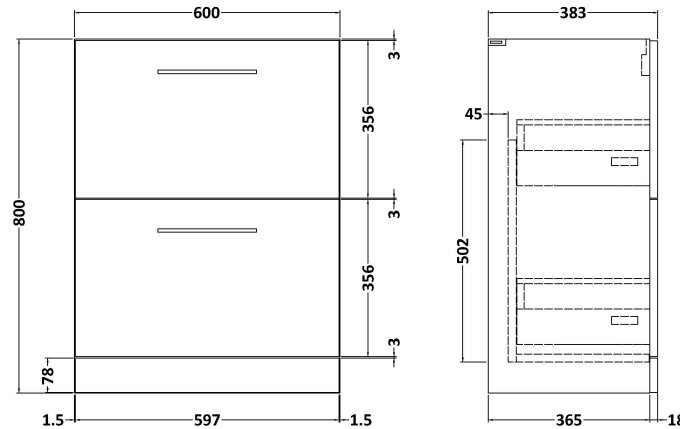

Sales Code: ARN633A

Description: 600 Fs 2-Drawer Vanity & Basin 1

Packaging Details

Barcode: 5056462666839

Sales Code: NVF633N

Description: 600 Fs 2-Drawer Unit (365 Deep)

Product Dimensions

Height (mm):	800
Width (mm):	600
Depth (mm):	383
Nett Weight (kg):	26

Packaging Dimensions

Height (mm):	835
Width (mm):	632
Depth (mm):	391
Gross Weight (kg):	26.5

Packaging Data

Box Colour:	Brown Cardboard Box
Box Qty:	1
Label Size:	100 x 50
Label Colour:	White Label
Label Qty:	2

Outer Box Dimensions (If Applicable)

Height (mm):	
Width (mm):	
Depth (mm):	
Gross Weight (kg):	
Barcode:	5056462660684

Product Details

Country of Origin:	United Kingdom
Fitting Instruction:	No
CE Certification:	N/A
FSC Certified Materials:	Yes
Colour:	Black Woodgrain
Construction Method:	Cam & Wood Dowel
Construction Type:	Rigid
Cabinet Finish:	MFC Textured Woodgrain
Fascia Finish:	MFC Textured Woodgrain
Cabinet Thickness (mm):	18
Fascia Thickness (mm):	18
Drawer Included:	Yes
Drawer Type:	80mm High Metal S/C Inc Galler
No of Shelves:	0
Hinge Type:	Not Applicable
Hinge Included:	Not Applicable
Adjustable Legs:	No, Not Required
Fixings Included:	Yes
Handle Style:	Contemporary
Waste Shroud:	Yes
Handle Included:	Yes, Supplied
Handle Type:	D-Shape

Sales Code: NVM013

Description: 600 Mid-Edged Basin 1 Th

Product Dimensions

Height (mm):	180
Width (mm):	610
Depth (mm):	390
Nett Weight (kg):	11

Packaging Dimensions

Height (mm):	200
Width (mm):	410
Depth (mm):	630
Gross Weight (kg):	11