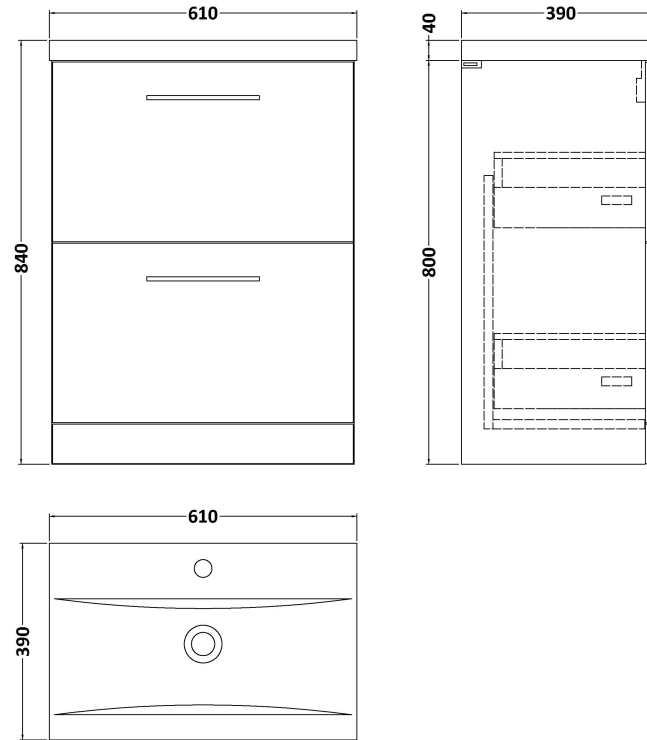

Sales Code: ARN633A

Description: 600 Fs 2-Drawer Vanity & Basin 1

Packaging Details

Barcode: 5056462666839

Sales Code: NVF633N

Description: 600 Fs 2-Drawer Unit (365 Deep)

Product Dimensions

Height (mm):	800
Width (mm):	600
Depth (mm):	383
Nett Weight (kg):	26

Packaging Dimensions

Height (mm):	835
Width (mm):	632
Depth (mm):	391
Gross Weight (kg):	26.5

Packaging Data

Box Colour:	Brown Cardboard Box
Box Qty:	1
Label Size:	100 x 50
Label Colour:	White Label
Label Qty:	2

Outer Box Dimensions (If Applicable)

Height (mm):	
Width (mm):	
Depth (mm):	
Gross Weight (kg):	
Barcode:	5056462660684

Product Details

Country of Origin:	United Kingdom
Fitting Instruction:	No
CE Certification:	N/A
FSC Certified Materials:	Yes
Colour:	Black Woodgrain
Construction Method:	Cam & Wood Dowel
Construction Type:	Rigid
Cabinet Finish:	MFC Textured Woodgrain
Fascia Finish:	MFC Textured Woodgrain
Cabinet Thickness (mm):	18
Fascia Thickness (mm):	18
Drawer Included:	Yes
Drawer Type:	80mm High Metal S/C Inc Galler
No of Shelves:	0
Hinge Type:	Not Applicable
Hinge Included:	Not Applicable
Adjustable Legs:	No, Not Required
Fixings Included:	Yes
Handle Style:	Contemporary
Waste Shroud:	Yes
Handle Included:	Yes, Supplied
Handle Type:	D-Shape

Sales Code: NVM013

Description: 600 Mid-Edged Basin 1 Th

Product Dimensions

Height (mm):	180
Width (mm):	610
Depth (mm):	390
Nett Weight (kg):	11

Packaging Dimensions

Height (mm):	200
Width (mm):	410
Depth (mm):	630
Gross Weight (kg):	11