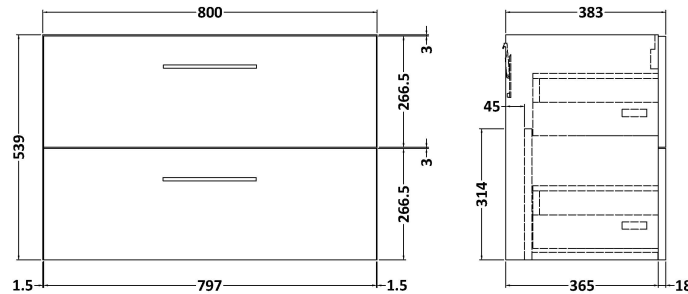

Sales Code: ARN626D

Description: 800 Wh 2-Drawer Vanity & Basin 3

Packaging Details

Barcode: 5056462669281

Sales Code: NVF626N

Description: 800 Wh 2-Drawer Unit (365 Deep)

Product Dimensions

Height (mm):	540
Width (mm):	800
Depth (mm):	383
Nett Weight (kg):	33.5

Packaging Dimensions

Height (mm):	560
Width (mm):	820
Depth (mm):	405
Gross Weight (kg):	34

Packaging Data

Box Colour:	Brown Cardboard Box
Box Qty:	1
Label Size:	100 x 50
Label Colour:	White Label
Label Qty:	2

Sales Code: NVM035

Description: 800 Thin Edged Basin 1Th

Product Dimensions

Height (mm):	170
Width (mm):	810
Depth (mm):	395
Nett Weight (kg):	14.5

Packaging Dimensions

Height (mm):	190
Width (mm):	830
Depth (mm):	415
Gross Weight (kg):	15

Packaging Data

Box Colour:	Brown Cardboard Box
Box Qty:	1
Label Size:	100 x 50
Label Colour:	White Label
Label Qty:	2

Outer Box Dimensions (If Applicable)

Height (mm):	
Width (mm):	
Depth (mm):	
Gross Weight (kg):	
Barcode:	5056211853435