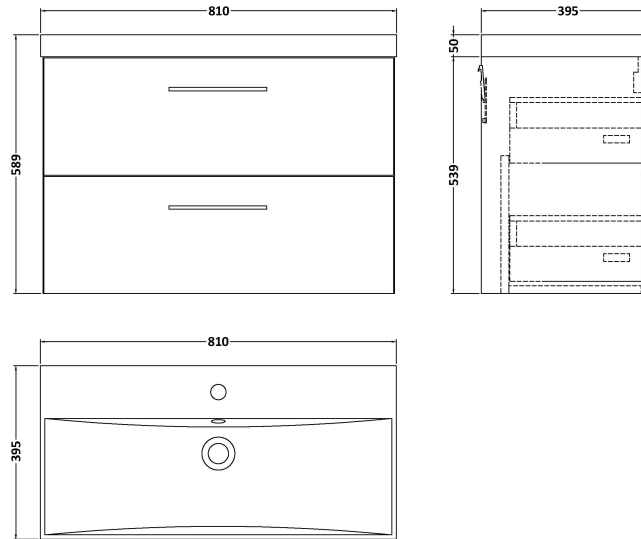

Sales Code: ARN626D

Description: 800 Wh 2-Drawer Vanity & Basin 3

Packaging Details

Barcode: 5056462669281

Sales Code: NVF626N

Description: 800 Wh 2-Drawer Unit (365 Deep)

Product Dimensions

Height (mm):	540
Width (mm):	800
Depth (mm):	383
Nett Weight (kg):	33.5

Packaging Dimensions

Height (mm):	560
Width (mm):	820
Depth (mm):	405
Gross Weight (kg):	34

Packaging Data

Box Colour:	Brown Cardboard Box
Box Qty:	1
Label Size:	100 x 50
Label Colour:	White Label
Label Qty:	2

Outer Box Dimensions (If Applicable)

Height (mm):	
Width (mm):	
Depth (mm):	
Gross Weight (kg):	
Barcode:	5056462660301

Product Details

Country of Origin:	United Kingdom
Fitting Instruction:	No
CE Certification:	N/A
FSC Certified Materials:	Yes
Colour:	Black Woodgrain
Construction Method:	Cam & Wood Dowel
Construction Type:	Rigid
Cabinet Finish:	MFC Textured Woodgrain
Fascia Finish:	MFC Textured Woodgrain
Cabinet Thickness (mm):	18
Fascia Thickness (mm):	18
Drawer Included:	Yes
Drawer Type:	80mm High Metal S/C Inc Galler
No of Shelves:	0
Hinge Type:	Not Applicable
Hinge Included:	Not Applicable
Adjustable Legs:	No, Not Required
Fixings Included:	Yes
Handle Style:	Contemporary
Waste Shroud:	Yes
Handle Included:	Yes, Supplied
Handle Type:	D-Shape

Sales Code: NVM035

Description: 800 Thin Edged Basin 1Th

Product Dimensions

Height (mm):	170
Width (mm):	810
Depth (mm):	395
Nett Weight (kg):	14.5

Packaging Dimensions

Height (mm):	190
Width (mm):	830
Depth (mm):	415
Gross Weight (kg):	15