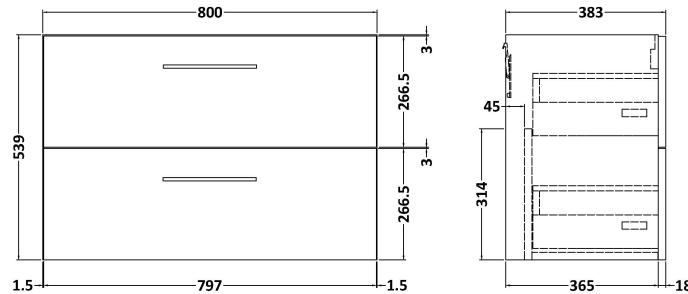

### Product Dimensions

Height (mm):	540
Width (mm):	800
Depth (mm):	383
Nett Weight (kg):	33.5

### Packaging Dimensions

Height (mm):	560
Width (mm):	820
Depth (mm):	405
Gross Weight (kg):	34

### Product Dimensions

Height (mm):	170
Width (mm):	800
Depth (mm):	390
Nett Weight (kg):	16.9

### Packaging Dimensions

Height (mm):	400
Width (mm):	820
Depth (mm):	200
Gross Weight (kg):	16.9