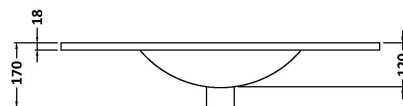

Sales Code: NVM005

Description: Minimalist Basin 800mm

Product Dimensions

Height (mm):	170
Width (mm):	800
Depth (mm):	390
Nett Weight (kg):	16.9

Packaging Dimensions

Height (mm):	400
Width (mm):	820
Depth (mm):	200
Gross Weight (kg):	16.9

Packaging Data

Box Colour:	Brown Cardboard Box - Printed
Box Qty:	1
Label Size:	100 x 50
Label Colour:	White Label
Label Qty:	2

Outer Box Dimensions (If Applicable)

Height (mm):	
Width (mm):	
Depth (mm):	
Gross Weight (kg):	
Barcode:	5055146194675

Product Details

Country of Origin:	China
Fitting Instruction:	No
Certification:	CE: No WRAS: N/A WRAS No: N/A
Product Material:	Vitreous China
Fixing Supplied:	No

Pans/Bidets: Trap Style: Not Applicable Includes Seat: Not Applicable

Seats: Seat Type: Not Applicable Material: Not Applicable
Function: Not Applicable Hinge Type: Not Applicable
Hinge Material: Not Applicable

Cisterns: Operating Type: Not Applicable Fittings: Not Applicable
Lever Type: Not Applicable

Basins: Tap Hole: One Taphole Chain Stay Hole: No
Template: Not Required Waste Type Req: Slotted
Overflow Inc: Yes Overflow Cover: Yes
Inner Bowl Depth (mm): 125mm