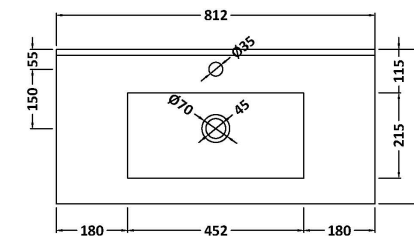

### Product Dimensions

Height (mm):	540
Width (mm):	800
Depth (mm):	383
Nett Weight (kg):	33.5

### Packaging Dimensions

Height (mm):	560
Width (mm):	820
Depth (mm):	405
Gross Weight (kg):	34

### Outer Box Dimensions (If Applicable)

Height (mm):	
Width (mm):	
Depth (mm):	
Gross Weight (kg):	
Barcode:	5056462660301

### Product Dimensions

Height (mm):	170
Width (mm):	800
Depth (mm):	390
Nett Weight (kg):	16.9