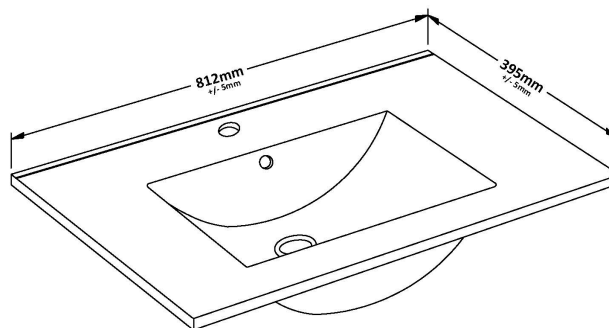

### Product Dimensions

Height (mm):	540
Width (mm):	800
Depth (mm):	383
Nett Weight (kg):	33.5

### Packaging Dimensions

Height (mm):	560
Width (mm):	820
Depth (mm):	405
Gross Weight (kg):	34

### Outer Box Dimensions (If Applicable)

Height (mm):	
Width (mm):	
Depth (mm):	
Gross Weight (kg):	
Barcode:	5056462660301

### Product Dimensions

Height (mm):	170
Width (mm):	800
Depth (mm):	390
Nett Weight (kg):	16.9