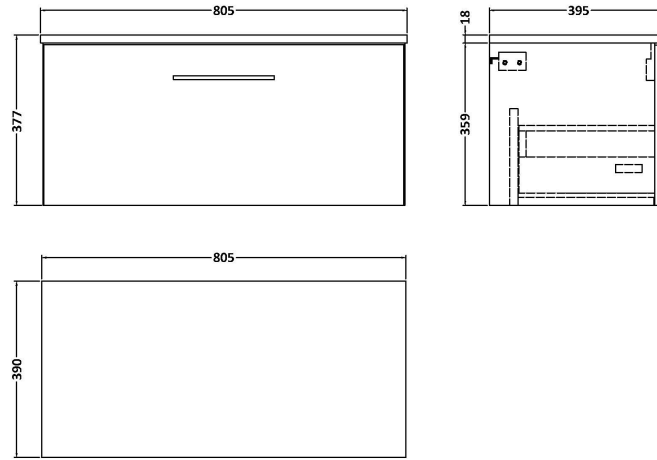

Sales Code: ARN625W

Description: 800 Wh 1-Drawer Vanity & Worktop

Packaging Details

Barcode: 5056462668871