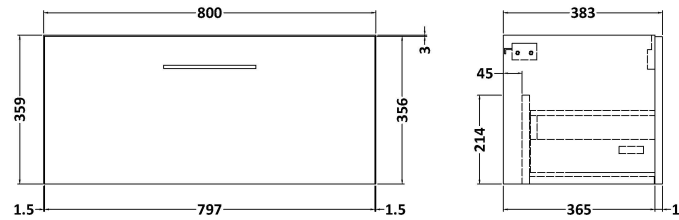

### Product Dimensions

Height (mm):	359
Width (mm):	800
Depth (mm):	383
Nett Weight (kg):	17

### Packaging Dimensions

Height (mm):	391
Width (mm):	832
Depth (mm):	391
Gross Weight (kg):	17.5

### Outer Box Dimensions (If Applicable)

Height (mm):	
Width (mm):	
Depth (mm):	
Gross Weight (kg):	
Barcode:	5056462660899

**Sales Code:** MWD670N

**Description:** 800 Worktop (805X390x18mm)

**Product Dimensions**

Height (mm):	18
Width (mm):	805
Depth (mm):	390
Nett Weight (kg):	3

**Packaging Dimensions**

Height (mm):	25
Width (mm):	825
Depth (mm):	410
Gross Weight (kg):	3.5