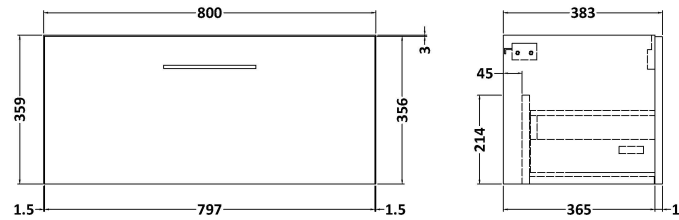

Sales Code: ARN625D

Description: 800 Wh 1-Drawer Vanity & Basin 3

Packaging Details

Barcode: 5056462668864

Sales Code: NVF625N

Description: 800 Single Drawer Unit (365 Deep)

Product Dimensions

Height (mm):	359
Width (mm):	800
Depth (mm):	383
Nett Weight (kg):	17

Packaging Dimensions

Height (mm):	391
Width (mm):	832
Depth (mm):	391
Gross Weight (kg):	17.5

Packaging Data

Box Colour:	Brown Cardboard Box
Box Qty:	1
Label Size:	100 x 50
Label Colour:	White Label
Label Qty:	2

Sales Code: NVM035

Description: 800 Thin Edged Basin 1Th

Product Dimensions

Height (mm):	170
Width (mm):	810
Depth (mm):	395
Nett Weight (kg):	14.5

Packaging Dimensions

Height (mm):	190
Width (mm):	830
Depth (mm):	415
Gross Weight (kg):	15

Packaging Data

Box Colour:	Brown Cardboard Box
Box Qty:	1
Label Size:	100 x 50
Label Colour:	White Label
Label Qty:	2

Outer Box Dimensions (If Applicable)

Height (mm):	
Width (mm):	
Depth (mm):	
Gross Weight (kg):	
Barcode:	5056211853435