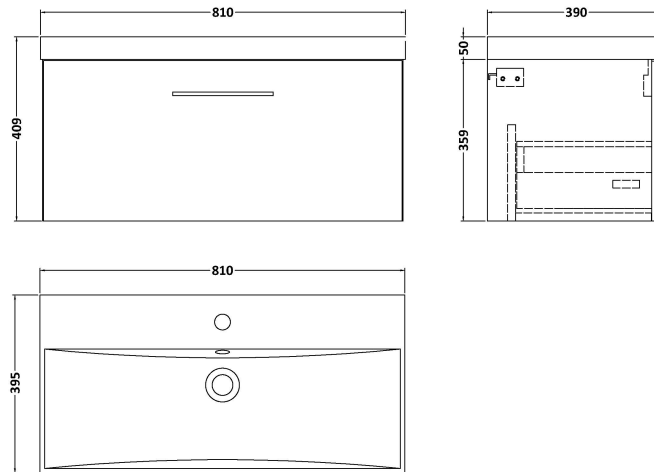

Sales Code: ARN625D

Description: 800 Wh 1-Drawer Vanity & Basin 3

Packaging Details

Barcode: 5056462668864

Sales Code: NVF625N

Description: 800 Single Drawer Unit (365 Deep)

Product Dimensions

Height (mm):	359
Width (mm):	800
Depth (mm):	383
Nett Weight (kg):	17

Packaging Dimensions

Height (mm):	391
Width (mm):	832
Depth (mm):	391
Gross Weight (kg):	17.5

Packaging Data

Box Colour:	Brown Cardboard Box
Box Qty:	1
Label Size:	100 x 50
Label Colour:	White Label
Label Qty:	2

Outer Box Dimensions (If Applicable)

Height (mm):	
Width (mm):	
Depth (mm):	
Gross Weight (kg):	
Barcode:	5056462660899

Product Details

Country of Origin:	United Kingdom
Fitting Instruction:	No
CE Certification:	N/A
FSC Certified Materials:	Yes
Colour:	Black Woodgrain
Construction Method:	Cam & Wood Dowel
Construction Type:	Rigid
Cabinet Finish:	MFC Textured Woodgrain
Fascia Finish:	MFC Textured Woodgrain
Cabinet Thickness (mm):	18
Fascia Thickness (mm):	18
Drawer Included:	Yes
Drawer Type:	80mm High Metal S/C Inc Galler
No of Shelves:	0
Hinge Type:	Not Applicable
Hinge Included:	Not Applicable
Adjustable Legs:	No, Not Required
Fixings Included:	Yes
Handle Style:	Contemporary
Waste Shroud:	Yes
Handle Included:	Yes, Supplied
Handle Type:	D-Shape

Sales Code: NVM035

Description: 800 Thin Edged Basin 1Th

Product Dimensions

Height (mm):	170
Width (mm):	810
Depth (mm):	395
Nett Weight (kg):	14.5

Packaging Dimensions

Height (mm):	190
Width (mm):	830
Depth (mm):	415
Gross Weight (kg):	15