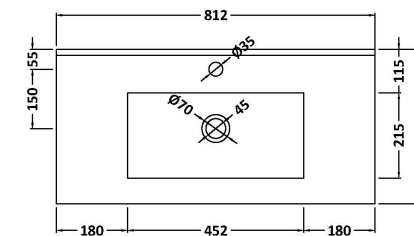

Packaging Dimensions

Height (mm):	391
Width (mm):	832
Depth (mm):	391
Gross Weight (kg):	17.5

Packaging Data

Box Colour:	Brown Cardboard Box
Box Qty:	1
Label Size:	100 x 50
Label Colour:	White Label
Label Qty:	2

Outer Box Dimensions (If Applicable)

Height (mm):	
Width (mm):	
Depth (mm):	
Gross Weight (kg):	
Barcode:	5056462660899

Product Details

Country of Origin:	United Kingdom
Fitting Instruction:	No
CE Certification:	N/A
FSC Certified Materials:	Yes
Colour:	Black Woodgrain
Construction Method:	Cam & Wood Dowel
Construction Type:	Rigid
Cabinet Finish:	MFC Textured Woodgrain
Fascia Finish:	MFC Textured Woodgrain
Cabinet Thickness (mm):	18
Fascia Thickness (mm):	18
Drawer Included:	Yes
Drawer Type:	80mm High Metal S/C Inc Galler
No of Shelves:	0
Hinge Type:	Not Applicable
Hinge Included:	Not Applicable
Adjustable Legs:	No, Not Required
Fixings Included:	Yes
Handle Style:	Contemporary
Waste Shroud:	Yes
Handle Included:	Yes, Supplied
Handle Type:	D-Shape

Sales Code: NVM005

Description: Minimalist Basin 800mm

Product Dimensions

Height (mm):	170
Width (mm):	800
Depth (mm):	390
Nett Weight (kg):	16.9

Packaging Dimensions

Height (mm):	400
Width (mm):	820
Depth (mm):	200
Gross Weight (kg):	16.9

Packaging Data

Box Colour:	Brown Cardboard Box - Printed
Box Qty:	1
Label Size:	100 x 50
Label Colour:	White Label
Label Qty:	2

Outer Box Dimensions (If Applicable)

Height (mm):	
Width (mm):	
Depth (mm):	
Gross Weight (kg):	
Barcode:	5055146194675