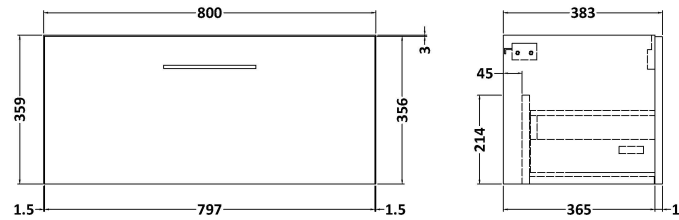

Sales Code: ARN625B

Description: 800 Wh 1-Drawer Vanity & Basin 2

Packaging Details

Barcode: 5056462668857

Sales Code: NVF625N

Description: 800 Single Drawer Unit (365 Deep)

Product Dimensions

Height (mm):	359
Width (mm):	800
Depth (mm):	383
Nett Weight (kg):	17

Packaging Dimensions

Height (mm):	391
Width (mm):	832
Depth (mm):	391
Gross Weight (kg):	17.5

Packaging Data

Box Colour:	Brown Cardboard Box
Box Qty:	1
Label Size:	100 x 50
Label Colour:	White Label
Label Qty:	2

Sales Code: NVM005

Description: Minimalist Basin 800mm

Product Dimensions

Height (mm):	170
Width (mm):	800
Depth (mm):	390
Nett Weight (kg):	16.9

Packaging Dimensions

Height (mm):	400
Width (mm):	820
Depth (mm):	200
Gross Weight (kg):	16.9

Packaging Data

Box Colour:	Brown Cardboard Box - Printed
Box Qty:	1
Label Size:	100 x 50
Label Colour:	White Label
Label Qty:	2

Outer Box Dimensions (If Applicable)

Height (mm):	
Width (mm):	
Depth (mm):	
Gross Weight (kg):	
Barcode:	5055146194675