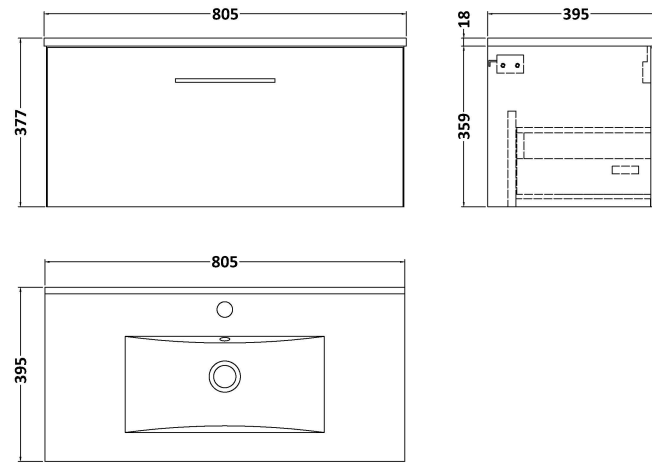

Sales Code: ARN625B

Description: 800 Wh 1-Drawer Vanity & Basin 2

Packaging Details

Barcode: 5056462668857

Sales Code: NVF625N

Description: 800 Single Drawer Unit (365 Deep)

Product Dimensions

Height (mm):	359
Width (mm):	800
Depth (mm):	383
Nett Weight (kg):	17

Packaging Dimensions

Height (mm):	391
Width (mm):	832
Depth (mm):	391
Gross Weight (kg):	17.5

Packaging Data

Box Colour:	Brown Cardboard Box
Box Qty:	1
Label Size:	100 x 50
Label Colour:	White Label
Label Qty:	2

Outer Box Dimensions (If Applicable)

Height (mm):	
Width (mm):	
Depth (mm):	
Gross Weight (kg):	
Barcode:	5056462660899

Product Details

Country of Origin:	United Kingdom
Fitting Instruction:	No
CE Certification:	N/A
FSC Certified Materials:	Yes
Colour:	Black Woodgrain
Construction Method:	Cam & Wood Dowel
Construction Type:	Rigid
Cabinet Finish:	MFC Textured Woodgrain
Fascia Finish:	MFC Textured Woodgrain
Cabinet Thickness (mm):	18
Fascia Thickness (mm):	18
Drawer Included:	Yes
Drawer Type:	80mm High Metal S/C Inc Galler
No of Shelves:	0
Hinge Type:	Not Applicable
Hinge Included:	Not Applicable
Adjustable Legs:	No, Not Required
Fixings Included:	Yes
Handle Style:	Contemporary
Waste Shroud:	Yes
Handle Included:	Yes, Supplied
Handle Type:	D-Shape

Sales Code: NVM005

Description: Minimalist Basin 800mm

Product Dimensions

Height (mm):	170
Width (mm):	800
Depth (mm):	390
Nett Weight (kg):	16.9

Packaging Dimensions

Height (mm):	400
Width (mm):	820
Depth (mm):	200
Gross Weight (kg):	16.9