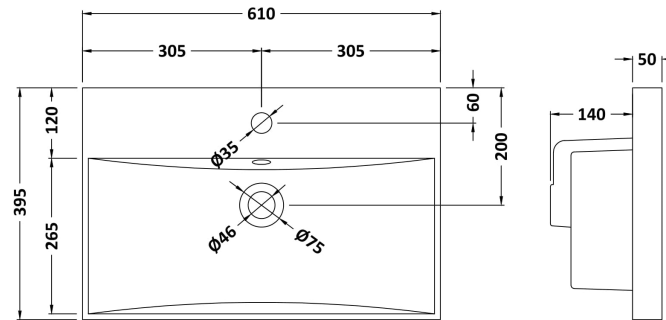

### Product Dimensions

Height (mm):	540
Width (mm):	600
Depth (mm):	383
Nett Weight (kg):	21.5

### Packaging Dimensions

Height (mm):	560
Width (mm):	520
Depth (mm):	405
Gross Weight (kg):	22

### Outer Box Dimensions (If Applicable)

Height (mm):	
Width (mm):	
Depth (mm):	
Gross Weight (kg):	
Barcode:	5056462660288

### Product Dimensions

Height (mm):	170
Width (mm):	610
Depth (mm):	395
Nett Weight (kg):	11