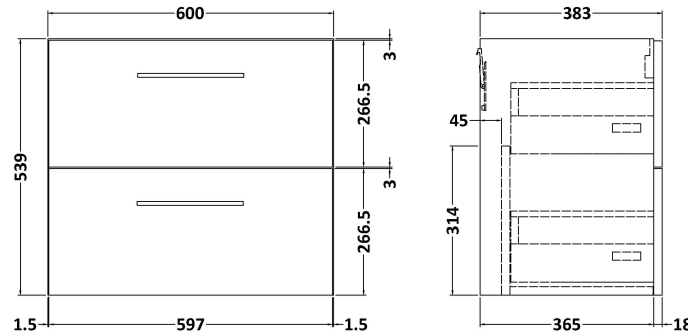

### Product Dimensions

Height (mm):	540
Width (mm):	600
Depth (mm):	383
Nett Weight (kg):	21.5

### Packaging Dimensions

Height (mm):	560
Width (mm):	520
Depth (mm):	405
Gross Weight (kg):	22

### Product Dimensions

Height (mm):	170
Width (mm):	610
Depth (mm):	395
Nett Weight (kg):	11

### Packaging Dimensions

Height (mm):	190
Width (mm):	630
Depth (mm):	415
Gross Weight (kg):	11.5