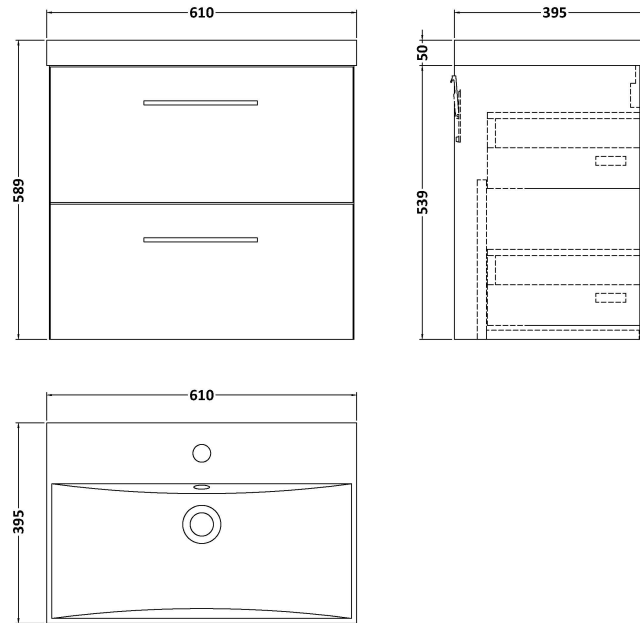

Sales Code: ARN624D

Description: 600 Wh 2-Drawer Vanity & Basin 3

Packaging Details

Barcode: 5056462668444