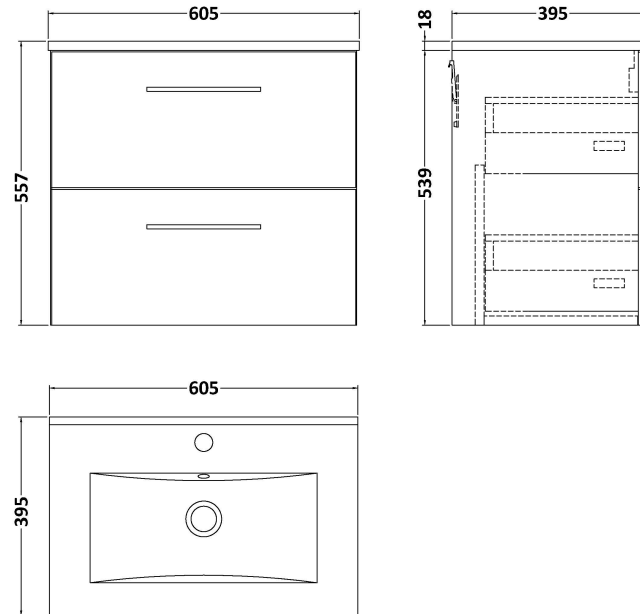

Sales Code: ARN624B

Description: 600 Wh 2-Drawer Vanity & Basin 2

Packaging Details

Barcode: 5056462668437

Sales Code: NVF624N

Description: 600 Wh 2-Drawer Unit (365 Deep)

Product Dimensions

Height (mm):	540
Width (mm):	600
Depth (mm):	383
Nett Weight (kg):	21.5

Packaging Dimensions

Height (mm):	560
Width (mm):	520
Depth (mm):	405
Gross Weight (kg):	22

Packaging Data

Box Colour:	Brown Cardboard Box
Box Qty:	1
Label Size:	100 x 50
Label Colour:	White Label
Label Qty:	2

Sales Code: NVM003

Description: Minimalist Basin 600mm

Product Dimensions

Height (mm):	170
Width (mm):	600
Depth (mm):	390
Nett Weight (kg):	10.76

Packaging Dimensions

Height (mm):	200
Width (mm):	400
Depth (mm):	620
Gross Weight (kg):	10.76

Packaging Data

Box Colour:	Brown Cardboard Box - Printed
Box Qty:	1
Label Size:	100 x 50
Label Colour:	White Label
Label Qty:	2

Outer Box Dimensions (If Applicable)

Height (mm):	
Width (mm):	
Depth (mm):	
Gross Weight (kg):	
Barcode:	5055146194668