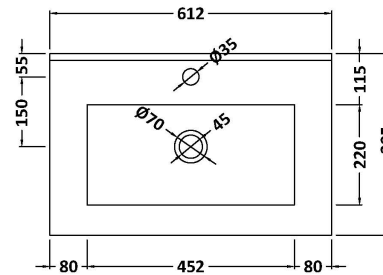

Packaging Dimensions

Height (mm):	560
Width (mm):	520
Depth (mm):	405
Gross Weight (kg):	22

Packaging Data

Box Colour:	Brown Cardboard Box
Box Qty:	1
Label Size:	100 x 50
Label Colour:	White Label
Label Qty:	2

Outer Box Dimensions (If Applicable)

Height (mm):	
Width (mm):	
Depth (mm):	
Gross Weight (kg):	
Barcode:	5056462660288

Product Details

Country of Origin:	United Kingdom
Fitting Instruction:	No
CE Certification:	N/A
FSC Certified Materials:	Yes
Colour:	Black Woodgrain
Construction Method:	Cam & Wood Dowel
Construction Type:	Rigid
Cabinet Finish:	MFC Textured Woodgrain
Fascia Finish:	MFC Textured Woodgrain
Cabinet Thickness (mm):	18
Fascia Thickness (mm):	18
Drawer Included:	Yes
Drawer Type:	80mm High Metal S/C Inc Galler
No of Shelves:	0
Hinge Type:	Not Applicable
Hinge Included:	Not Applicable
Adjustable Legs:	No, Not Required
Fixings Included:	Yes
Handle Style:	Contemporary
Waste Shroud:	Yes
Handle Included:	Yes, Supplied
Handle Type:	D-Shape

Sales Code: NVM003

Description: Minimalist Basin 600mm

Product Dimensions

Height (mm):	170
Width (mm):	600
Depth (mm):	390
Nett Weight (kg):	10.76

Packaging Dimensions

Height (mm):	200
Width (mm):	400
Depth (mm):	620
Gross Weight (kg):	10.76

Packaging Data

Box Colour:	Brown Cardboard Box - Printed
Box Qty:	1
Label Size:	100 x 50
Label Colour:	White Label
Label Qty:	2

Outer Box Dimensions (If Applicable)

Height (mm):	
Width (mm):	
Depth (mm):	
Gross Weight (kg):	
Barcode:	5055146194668