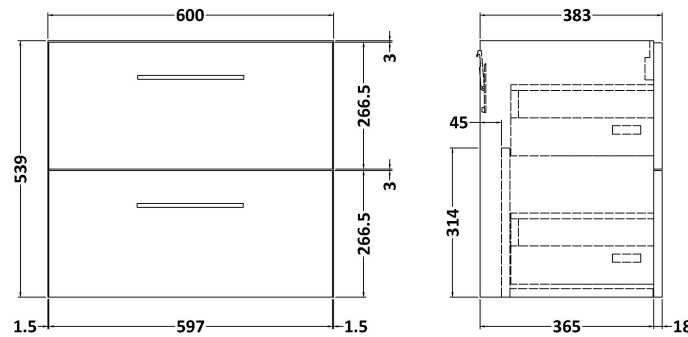

Sales Code: ARN624B

Description: 600 Wh 2-Drawer Vanity & Basin 2

Packaging Details

Barcode: 5056462668437

Sales Code: NVF624N

Description: 600 Wh 2-Drawer Unit (365 Deep)

Product Dimensions

Height (mm):	540
Width (mm):	600
Depth (mm):	383
Nett Weight (kg):	21.5

Packaging Dimensions

Height (mm):	560
Width (mm):	520
Depth (mm):	405
Gross Weight (kg):	22

Packaging Data

Box Colour:	Brown Cardboard Box
Box Qty:	1
Label Size:	100 x 50
Label Colour:	White Label
Label Qty:	2

Sales Code: NVM003

Description: Minimalist Basin 600mm

Product Dimensions

Height (mm):	170
Width (mm):	600
Depth (mm):	390
Nett Weight (kg):	10.76

Packaging Dimensions

Height (mm):	200
Width (mm):	400
Depth (mm):	620
Gross Weight (kg):	10.76

Packaging Data

Box Colour:	Brown Cardboard Box - Printed
Box Qty:	1
Label Size:	100 x 50
Label Colour:	White Label
Label Qty:	2

Outer Box Dimensions (If Applicable)

Height (mm):	
Width (mm):	
Depth (mm):	
Gross Weight (kg):	
Barcode:	5055146194668