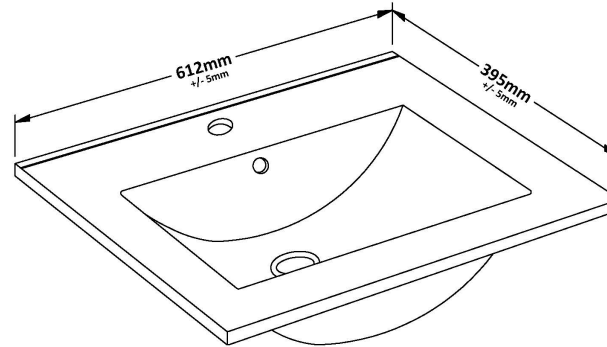

Packaging Dimensions

Height (mm):	560
Width (mm):	520
Depth (mm):	405
Gross Weight (kg):	22

Packaging Data

Box Colour:	Brown Cardboard Box
Box Qty:	1
Label Size:	100 x 50
Label Colour:	White Label
Label Qty:	2

Outer Box Dimensions (If Applicable)

Height (mm):	
Width (mm):	
Depth (mm):	
Gross Weight (kg):	
Barcode:	5056462660288

Product Details

Country of Origin:	United Kingdom
Fitting Instruction:	No
CE Certification:	N/A
FSC Certified Materials:	Yes
Colour:	Black Woodgrain
Construction Method:	Cam & Wood Dowel
Construction Type:	Rigid
Cabinet Finish:	MFC Textured Woodgrain
Fascia Finish:	MFC Textured Woodgrain
Cabinet Thickness (mm):	18
Fascia Thickness (mm):	18
Drawer Included:	Yes
Drawer Type:	80mm High Metal S/C Inc Galler
No of Shelves:	0
Hinge Type:	Not Applicable
Hinge Included:	Not Applicable
Adjustable Legs:	No, Not Required
Fixings Included:	Yes
Handle Style:	Contemporary
Waste Shroud:	Yes
Handle Included:	Yes, Supplied
Handle Type:	D-Shape

Sales Code: NVM003

Description: Minimalist Basin 600mm

Product Dimensions

Height (mm):	170
Width (mm):	600
Depth (mm):	390
Nett Weight (kg):	10.76

Packaging Dimensions

Height (mm):	200
Width (mm):	400
Depth (mm):	620
Gross Weight (kg):	10.76

Packaging Data

Box Colour:	Brown Cardboard Box - Printed
Box Qty:	1
Label Size:	100 x 50
Label Colour:	White Label
Label Qty:	2

Outer Box Dimensions (If Applicable)

Height (mm):	
Width (mm):	
Depth (mm):	
Gross Weight (kg):	
Barcode:	5055146194668