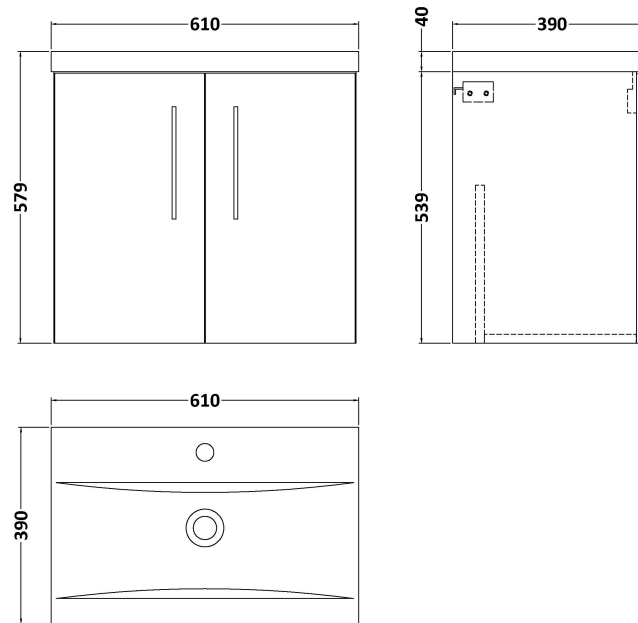

Sales Code: ARN623A

Description: 600 Wh 2-Door Vanity & Basin 1

Packaging Details

Barcode: 5056462668000

Sales Code: NVF623N

Description: 600 Wh 2-Door Unit (365 Deep)

Product Dimensions

Height (mm):	540
Width (mm):	600
Depth (mm):	383
Nett Weight (kg):	14.2

Packaging Dimensions

Height (mm):	560
Width (mm):	620
Depth (mm):	405
Gross Weight (kg):	14.7

Packaging Data

Box Colour:	Brown Cardboard Box
Box Qty:	1
Label Size:	100 x 50
Label Colour:	White Label
Label Qty:	2

Outer Box Dimensions (If Applicable)

Height (mm):	
Width (mm):	
Depth (mm):	
Gross Weight (kg):	
Barcode:	5056462660264

Product Details

Country of Origin:	United Kingdom
Fitting Instruction:	No
CE Certification:	N/A
FSC Certified Materials:	Yes
Colour:	Black Woodgrain
Construction Method:	Cam & Wood Dowel
Construction Type:	Rigid
Cabinet Finish:	MFC Textured Woodgrain
Fascia Finish:	MFC Textured Woodgrain
Cabinet Thickness (mm):	18
Fascia Thickness (mm):	18
Drawer Included:	No
Drawer Type:	Not Applicable
No of Shelves:	0
Hinge Type:	95 Degree Clip-On Soft Close
Hinge Included:	Yes, Supplied
Adjustable Legs:	No, Not Required
Fixings Included:	Yes
Handle Style:	Contemporary
Waste Shroud:	No
Handle Included:	Yes, Supplied
Handle Type:	D-Shape

Sales Code: NVM013

Description: 600 Mid-Edged Basin 1 Th

Product Dimensions

Height (mm):	180
Width (mm):	610
Depth (mm):	390
Nett Weight (kg):	11

Packaging Dimensions

Height (mm):	200
Width (mm):	410
Depth (mm):	630
Gross Weight (kg):	11