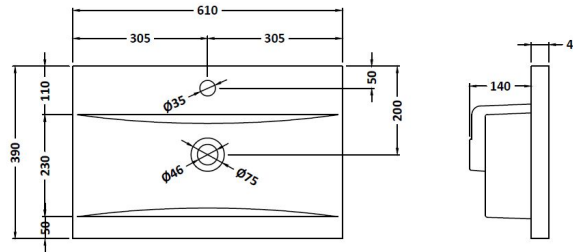

Packaging Dimensions

Height (mm):	560
Width (mm):	620
Depth (mm):	405
Gross Weight (kg):	14.7

Packaging Data

Box Colour:	Brown Cardboard Box
Box Qty:	1
Label Size:	100 x 50
Label Colour:	White Label
Label Qty:	2

Outer Box Dimensions (If Applicable)

Height (mm):	
Width (mm):	
Depth (mm):	
Gross Weight (kg):	
Barcode:	5056462660264

Product Details

Country of Origin:	United Kingdom
Fitting Instruction:	No
CE Certification:	N/A
FSC Certified Materials:	Yes
Colour:	Black Woodgrain
Construction Method:	Cam & Wood Dowel
Construction Type:	Rigid
Cabinet Finish:	MFC Textured Woodgrain
Fascia Finish:	MFC Textured Woodgrain
Cabinet Thickness (mm):	18
Fascia Thickness (mm):	18
Drawer Included:	No
Drawer Type:	Not Applicable
No of Shelves:	0
Hinge Type:	95 Degree Clip-On Soft Close
Hinge Included:	Yes, Supplied
Adjustable Legs:	No, Not Required
Fixings Included:	Yes
Handle Style:	Contemporary
Waste Shroud:	No
Handle Included:	Yes, Supplied
Handle Type:	D-Shape

Sales Code: NVM013

Description: 600 Mid-Edged Basin 1 Th

Product Dimensions

Height (mm):	180
Width (mm):	610
Depth (mm):	390
Nett Weight (kg):	11

Packaging Dimensions

Height (mm):	200
Width (mm):	410
Depth (mm):	630
Gross Weight (kg):	11

Packaging Data

Box Colour:	Brown Cardboard Box - Printed
Box Qty:	1
Label Size:	100 x 50
Label Colour:	White Label
Label Qty:	2

Outer Box Dimensions (If Applicable)

Height (mm):	
Width (mm):	
Depth (mm):	
Gross Weight (kg):	
Barcode:	5055369043415