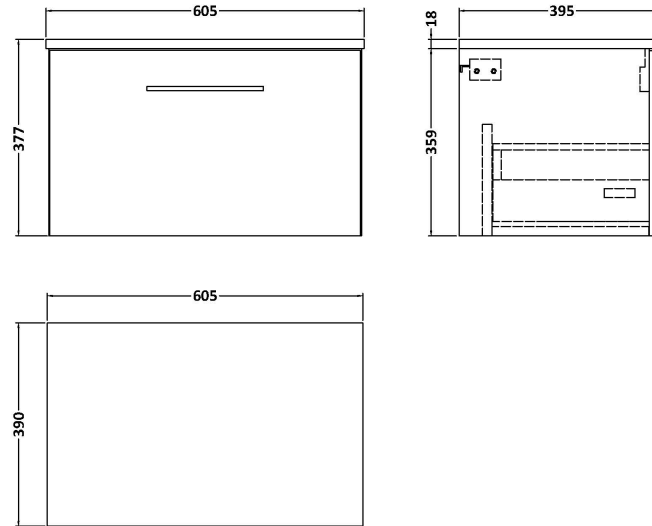

### Packaging Details

Barcode: 5056462667614

**Sales Code:** NVF622N

**Description:** 600 Single Drawer Unit (365 Deep)

**Product Dimensions**

Height (mm):	359
Width (mm):	600
Depth (mm):	383
Nett Weight (kg):	13

**Packaging Dimensions**

Height (mm):	391
Width (mm):	632
Depth (mm):	391
Gross Weight (kg):	13.5

**Packaging Data**

Box Colour:	Brown Cardboard Box
Box Qty:	1
Label Size:	100 x 50
Label Colour:	White Label
Label Qty:	2

**Sales Code:** MWD660N

**Description:** 600 Worktop (605X390x18mm)

**Product Dimensions**

Height (mm):	18
Width (mm):	605
Depth (mm):	390
Nett Weight (kg):	2.5

**Packaging Dimensions**

Height (mm):	25
Width (mm):	625
Depth (mm):	410
Gross Weight (kg):	3

**Packaging Data**

Box Colour:	Brown Cardboard Box
Box Qty:	1
Label Size:	50 x 100
Label Colour:	White Label
Label Qty:	2

**Outer Box Dimensions (If Applicable)**

Height (mm):	
Width (mm):	
Depth (mm):	
Gross Weight (kg):	
Barcode:	5056462660387