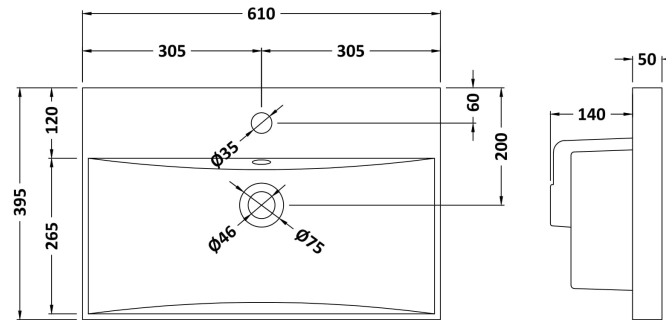

**Packaging Dimensions**

Height (mm):	391
Width (mm):	632
Depth (mm):	391
Gross Weight (kg):	13.5

**Packaging Data**

Box Colour:	Brown Cardboard Box
Box Qty:	1
Label Size:	100 x 50
Label Colour:	White Label
Label Qty:	2

**Outer Box Dimensions (If Applicable)**

Height (mm):	
Width (mm):	
Depth (mm):	
Gross Weight (kg):	
Barcode:	5056462660820

**Product Details**

Country of Origin:	United Kingdom
Fitting Instruction:	No
CE Certification:	N/A
FSC Certified Materials:	Yes
Colour:	Black Woodgrain
Construction Method:	Cam & Wood Dowel
Construction Type:	Rigid
Cabinet Finish:	MFC Textured Woodgrain
Fascia Finish:	MFC Textured Woodgrain
Cabinet Thickness (mm):	18
Fascia Thickness (mm):	18
Drawer Included:	Yes
Drawer Type:	80mm High Metal S/C Inc Galler
No of Shelves:	0
Hinge Type:	Not Applicable
Hinge Included:	Not Applicable
Adjustable Legs:	No, Not Required
Fixings Included:	Yes
Handle Style:	Contemporary
Waste Shroud:	Yes
Handle Included:	Yes, Supplied
Handle Type:	D-Shape

### Product Dimensions

Height (mm):	170
Width (mm):	610
Depth (mm):	395
Nett Weight (kg):	11

### Packaging Dimensions

Height (mm):	190
Width (mm):	630
Depth (mm):	415
Gross Weight (kg):	11.5