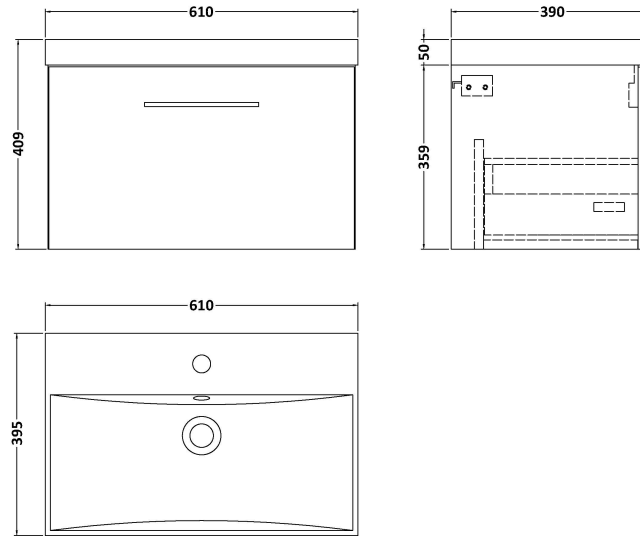

### Packaging Details

Barcode: 5056462667607

**Sales Code:** NVF622N

**Description:** 600 Single Drawer Unit (365 Deep)

**Product Dimensions**

Height (mm):	359
Width (mm):	600
Depth (mm):	383
Nett Weight (kg):	13

**Packaging Dimensions**

Height (mm):	391
Width (mm):	632
Depth (mm):	391
Gross Weight (kg):	13.5

**Packaging Data**

Box Colour:	Brown Cardboard Box
Box Qty:	1
Label Size:	100 x 50
Label Colour:	White Label
Label Qty:	2

### Product Dimensions

Height (mm):	170
Width (mm):	610
Depth (mm):	395
Nett Weight (kg):	11

### Packaging Dimensions

Height (mm):	190
Width (mm):	630
Depth (mm):	415
Gross Weight (kg):	11.5