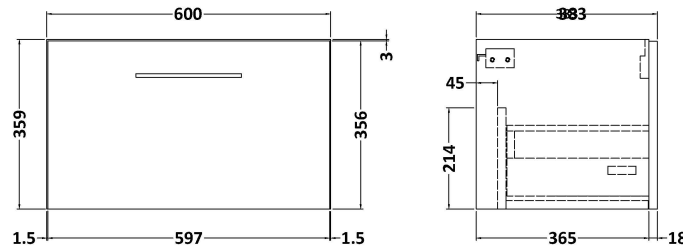

### Packaging Details

Barcode: 5056462667607

**Sales Code:** NVF622N

**Description:** 600 Single Drawer Unit (365 Deep)

**Product Dimensions**

Height (mm):	359
Width (mm):	600
Depth (mm):	383
Nett Weight (kg):	13

**Packaging Dimensions**

Height (mm):	391
Width (mm):	632
Depth (mm):	391
Gross Weight (kg):	13.5

**Packaging Data**

Box Colour:	Brown Cardboard Box
Box Qty:	1
Label Size:	100 x 50
Label Colour:	White Label
Label Qty:	2

### Product Dimensions

Height (mm):	170
Width (mm):	610
Depth (mm):	395
Nett Weight (kg):	11

### Packaging Dimensions

Height (mm):	190
Width (mm):	630
Depth (mm):	415
Gross Weight (kg):	11.5