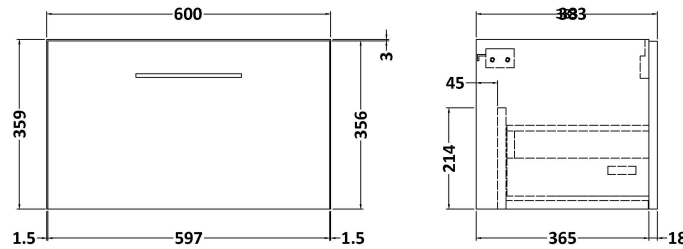

Sales Code: NVF622N

Description: 600 Single Drawer Unit (365 Deep)

Product Dimensions

Height (mm):	359
Width (mm):	600
Depth (mm):	383
Nett Weight (kg):	13

Packaging Dimensions

Height (mm):	391
Width (mm):	632
Depth (mm):	391
Gross Weight (kg):	13.5

Packaging Data

Box Colour:	Brown Cardboard Box
Box Qty:	1
Label Size:	100 x 50
Label Colour:	White Label
Label Qty:	2

Outer Box Dimensions (If Applicable)

Height (mm):	
Width (mm):	
Depth (mm):	
Gross Weight (kg):	
Barcode:	5056462660820

Product Details

Country of Origin:	United Kingdom
Fitting Instruction:	No
CE Certification:	N/A
FSC Certified Materials:	Yes
Colour:	Black Woodgrain
Construction Method:	Cam & Wood Dowel
Construction Type:	Rigid
Cabinet Finish:	MFC Textured Woodgrain
Fascia Finish:	MFC Textured Woodgrain
Cabinet Thickness (mm):	18
Fascia Thickness (mm):	18
Drawer Included:	Yes
Drawer Type:	80mm High Metal S/C Inc Galler
No of Shelves:	0
Hinge Type:	Not Applicable
Hinge Included:	Not Applicable
Adjustable Legs:	No, Not Required
Fixings Included:	Yes
Handle Style:	Contemporary
Waste Shroud:	Yes
Handle Included:	Yes, Supplied
Handle Type:	D-Shape