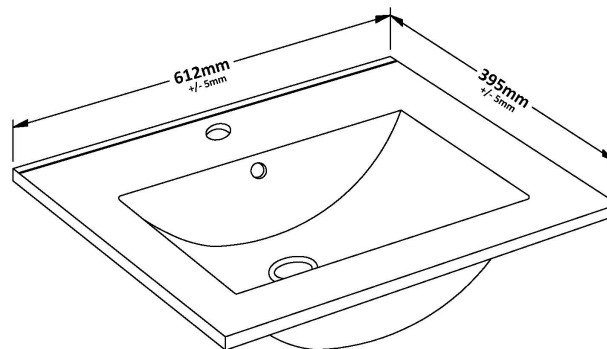

Height (mm):	359
Width (mm):	600
Depth (mm):	383
Nett Weight (kg):	13

**Packaging Dimensions**

Height (mm):	391
Width (mm):	632
Depth (mm):	391
Gross Weight (kg):	13.5

**Packaging Data**

Box Colour:	Brown Cardboard Box
Box Qty:	1
Label Size:	100 x 50
Label Colour:	White Label
Label Qty:	2

**Outer Box Dimensions (If Applicable)**

Height (mm):	
Width (mm):	
Depth (mm):	
Gross Weight (kg):	
Barcode:	5056462660820

**Product Details**

Country of Origin:	United Kingdom
Fitting Instruction:	No
CE Certification:	N/A
FSC Certified Materials:	Yes
Colour:	Black Woodgrain
Construction Method:	Cam & Wood Dowel
Construction Type:	Rigid
Cabinet Finish:	MFC Textured Woodgrain
Fascia Finish:	MFC Textured Woodgrain
Cabinet Thickness (mm):	18
Fascia Thickness (mm):	18
Drawer Included:	Yes
Drawer Type:	80mm High Metal S/C Inc Galler
No of Shelves:	0
Hinge Type:	Not Applicable
Hinge Included:	Not Applicable
Adjustable Legs:	No, Not Required
Fixings Included:	Yes
Handle Style:	Contemporary
Waste Shroud:	Yes
Handle Included:	Yes, Supplied
Handle Type:	D-Shape

### Product Dimensions

Height (mm):	170
Width (mm):	600
Depth (mm):	390
Nett Weight (kg):	10.76

### Packaging Dimensions

Height (mm):	200
Width (mm):	400
Depth (mm):	620
Gross Weight (kg):	10.76