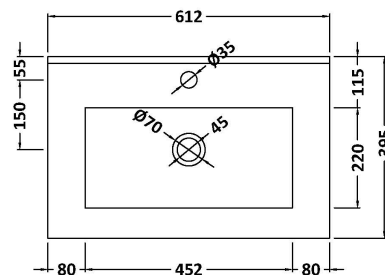

Height (mm):	359
Width (mm):	600
Depth (mm):	383
Nett Weight (kg):	13

**Packaging Dimensions**

Height (mm):	391
Width (mm):	632
Depth (mm):	391
Gross Weight (kg):	13.5

**Packaging Data**

Box Colour:	Brown Cardboard Box
Box Qty:	1
Label Size:	100 x 50
Label Colour:	White Label
Label Qty:	2

### Product Dimensions

Height (mm):	170
Width (mm):	600
Depth (mm):	390
Nett Weight (kg):	10.76

### Packaging Dimensions

Height (mm):	200
Width (mm):	400
Depth (mm):	620
Gross Weight (kg):	10.76

### Outer Box Dimensions (If Applicable)

Height (mm):	
Width (mm):	
Depth (mm):	
Gross Weight (kg):	
Barcode:	5055146194668