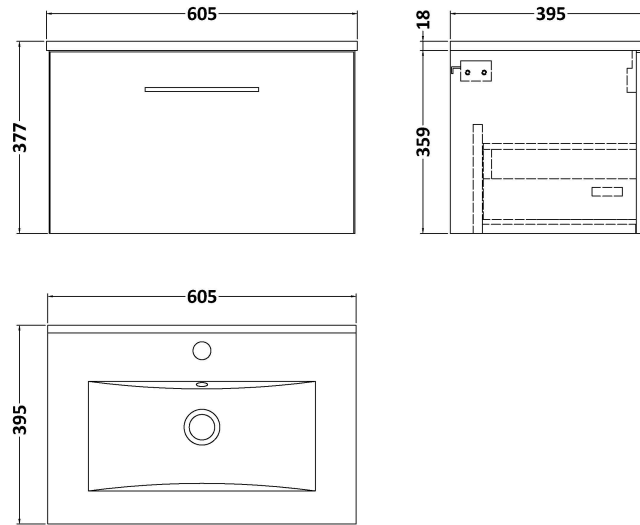

Sales Code: ARN622B

Description: 600 Wh 1-Drawer Vanity & Basin 2

Packaging Details

Barcode: 5056462667591