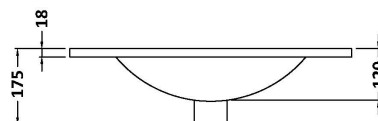

Height (mm):	359
Width (mm):	600
Depth (mm):	383
Nett Weight (kg):	13

**Packaging Dimensions**

Height (mm):	391
Width (mm):	632
Depth (mm):	391
Gross Weight (kg):	13.5

**Packaging Data**

Box Colour:	Brown Cardboard Box
Box Qty:	1
Label Size:	100 x 50
Label Colour:	White Label
Label Qty:	2

**Outer Box Dimensions (If Applicable)**

Height (mm):	
Width (mm):	
Depth (mm):	
Gross Weight (kg):	
Barcode:	5056462660820

**Product Details**

Country of Origin:	United Kingdom
Fitting Instruction:	No
CE Certification:	N/A
FSC Certified Materials:	Yes
Colour:	Black Woodgrain
Construction Method:	Cam & Wood Dowel
Construction Type:	Rigid
Cabinet Finish:	MFC Textured Woodgrain
Fascia Finish:	MFC Textured Woodgrain
Cabinet Thickness (mm):	18
Fascia Thickness (mm):	18
Drawer Included:	Yes
Drawer Type:	80mm High Metal S/C Inc Galler
No of Shelves:	0
Hinge Type:	Not Applicable
Hinge Included:	Not Applicable
Adjustable Legs:	No, Not Required
Fixings Included:	Yes
Handle Style:	Contemporary
Waste Shroud:	Yes
Handle Included:	Yes, Supplied
Handle Type:	D-Shape

### Product Dimensions

Height (mm):	170
Width (mm):	600
Depth (mm):	390
Nett Weight (kg):	10.76

### Outer Box Dimensions (If Applicable)

Height (mm):	
Width (mm):	
Depth (mm):	
Gross Weight (kg):	
Barcode:	5055146194668