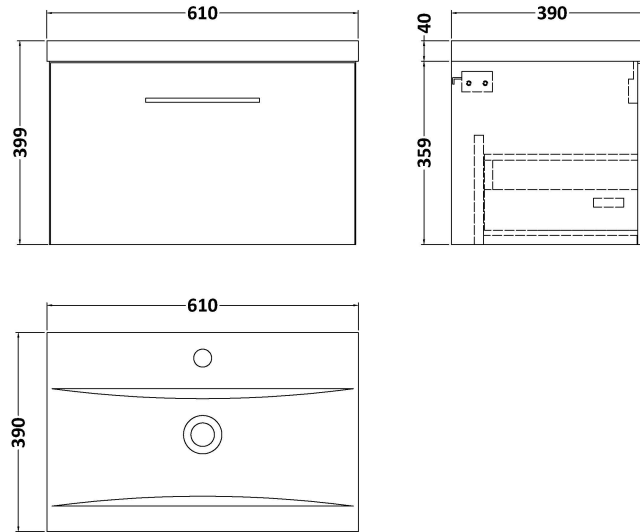

Sales Code: ARN622A

Description: 600 Wh 1-Drawer Vanity & Basin 1

Packaging Details

Barcode: 5056462667584

Sales Code: NVF622N

Description: 600 Single Drawer Unit (365 Deep)

Product Dimensions

Height (mm):	359
Width (mm):	600
Depth (mm):	383
Nett Weight (kg):	13

Packaging Dimensions

Height (mm):	391
Width (mm):	632
Depth (mm):	391
Gross Weight (kg):	13.5

Packaging Data

Box Colour:	Brown Cardboard Box
Box Qty:	1
Label Size:	100 x 50
Label Colour:	White Label
Label Qty:	2

Outer Box Dimensions (If Applicable)

Height (mm):	
Width (mm):	
Depth (mm):	
Gross Weight (kg):	
Barcode:	5056462660820

Product Details

Country of Origin:	United Kingdom
Fitting Instruction:	No
CE Certification:	N/A
FSC Certified Materials:	Yes
Colour:	Black Woodgrain
Construction Method:	Cam & Wood Dowel
Construction Type:	Rigid
Cabinet Finish:	MFC Textured Woodgrain
Fascia Finish:	MFC Textured Woodgrain
Cabinet Thickness (mm):	18
Fascia Thickness (mm):	18
Drawer Included:	Yes
Drawer Type:	80mm High Metal S/C Inc Galler
No of Shelves:	0
Hinge Type:	Not Applicable
Hinge Included:	Not Applicable
Adjustable Legs:	No, Not Required
Fixings Included:	Yes
Handle Style:	Contemporary
Waste Shroud:	Yes
Handle Included:	Yes, Supplied
Handle Type:	D-Shape

Sales Code: NVM013

Description: 600 Mid-Edged Basin 1 Th

Product Dimensions

Height (mm):	180
Width (mm):	610
Depth (mm):	390
Nett Weight (kg):	11

Packaging Dimensions

Height (mm):	200
Width (mm):	410
Depth (mm):	630
Gross Weight (kg):	11