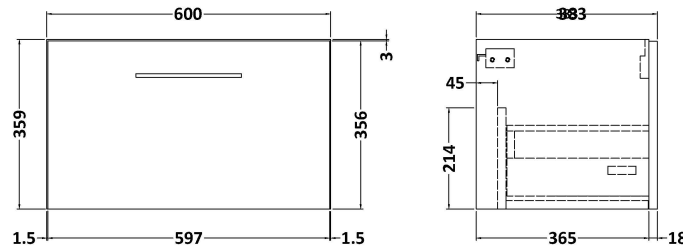

Sales Code: ARN622A

Description: 600 Wh 1-Drawer Vanity & Basin 1

Packaging Details

Barcode: 5056462667584

Sales Code: NVF622N

Description: 600 Single Drawer Unit (365 Deep)

Product Dimensions

Height (mm):	359
Width (mm):	600
Depth (mm):	383
Nett Weight (kg):	13

Packaging Dimensions

Height (mm):	391
Width (mm):	632
Depth (mm):	391
Gross Weight (kg):	13.5

Packaging Data

Box Colour:	Brown Cardboard Box
Box Qty:	1
Label Size:	100 x 50
Label Colour:	White Label
Label Qty:	2

Sales Code: NVM013

Description: 600 Mid-Edged Basin 1 Th

Product Dimensions

Height (mm):	180
Width (mm):	610
Depth (mm):	390
Nett Weight (kg):	11

Packaging Dimensions

Height (mm):	200
Width (mm):	410
Depth (mm):	630
Gross Weight (kg):	11

Packaging Data

Box Colour:	Brown Cardboard Box - Printed
Box Qty:	1
Label Size:	100 x 50
Label Colour:	White Label
Label Qty:	2

Outer Box Dimensions (If Applicable)

Height (mm):	
Width (mm):	
Depth (mm):	
Gross Weight (kg):	
Barcode:	5055369043415