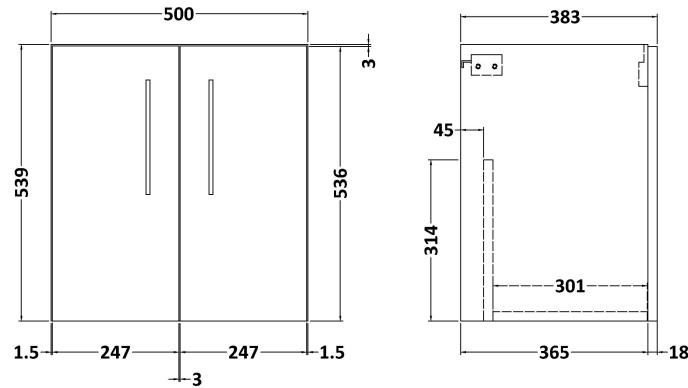

Sales Code: ARN621D

Description: 500 Wh 2-Door Vanity & Basin 3

Packaging Details

Barcode: 5056462667270

Sales Code: NVF621N

Description: 500 Wh 2-Door Unit (365 Deep)

Product Dimensions

Height (mm):	540
Width (mm):	500
Depth (mm):	383
Nett Weight (kg):	12.6

Packaging Dimensions

Height (mm):	560
Width (mm):	520
Depth (mm):	405
Gross Weight (kg):	13.1

Packaging Data

Box Colour:	Brown Cardboard Box
Box Qty:	1
Label Size:	100 x 50
Label Colour:	White Label
Label Qty:	2

Sales Code: NVM032

Description: 500 Thin Edged Basin 1Th

Product Dimensions

Height (mm):	170
Width (mm):	510
Depth (mm):	395
Nett Weight (kg):	9.5

Packaging Dimensions

Height (mm):	190
Width (mm):	530
Depth (mm):	415
Gross Weight (kg):	10

Packaging Data

Box Colour:	Brown Cardboard Box - Printed
Box Qty:	1
Label Size:	100 x 50
Label Colour:	White Label
Label Qty:	2

Outer Box Dimensions (If Applicable)

Height (mm):	
Width (mm):	
Depth (mm):	
Gross Weight (kg):	
Barcode:	5056211853411