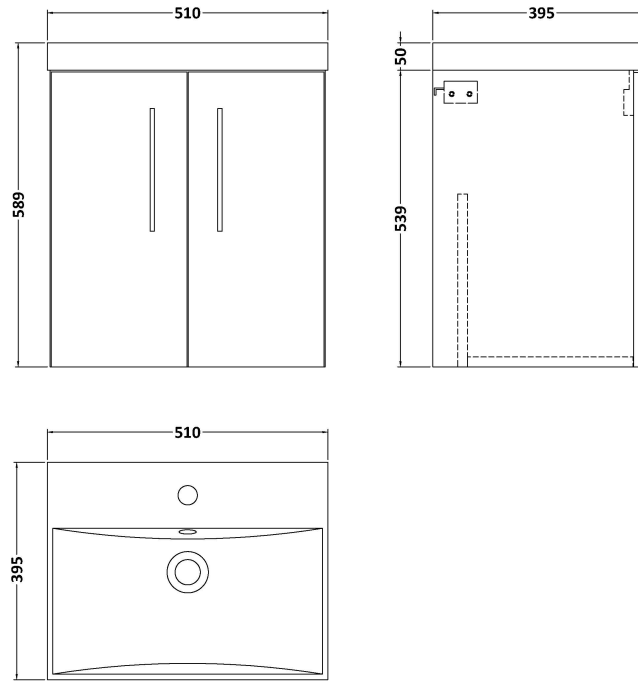

Sales Code: ARN621D

Description: 500 Wh 2-Door Vanity & Basin 3

Packaging Details

Barcode: 5056462667270

Sales Code: NVF621N

Description: 500 Wh 2-Door Unit (365 Deep)

Product Dimensions

Height (mm):	540
Width (mm):	500
Depth (mm):	383
Nett Weight (kg):	12.6

Packaging Dimensions

Height (mm):	560
Width (mm):	520
Depth (mm):	405
Gross Weight (kg):	13.1

Packaging Data

Box Colour:	Brown Cardboard Box
Box Qty:	1
Label Size:	100 x 50
Label Colour:	White Label
Label Qty:	2

Outer Box Dimensions (If Applicable)

Height (mm):	
Width (mm):	
Depth (mm):	
Gross Weight (kg):	
Barcode:	5056462660240

Product Details

Country of Origin:	United Kingdom
Fitting Instruction:	No
CE Certification:	N/A
FSC Certified Materials:	Yes
Colour:	Black Woodgrain
Construction Method:	Cam & Wood Dowel
Construction Type:	Rigid
Cabinet Finish:	MFC Textured Woodgrain
Fascia Finish:	MFC Textured Woodgrain
Cabinet Thickness (mm):	18
Fascia Thickness (mm):	18
Drawer Included:	No
Drawer Type:	Not Applicable
No of Shelves:	0
Hinge Type:	95 Degree Clip-On Soft Close
Hinge Included:	Yes, Supplied
Adjustable Legs:	No, Not Required
Fixings Included:	Yes
Handle Style:	Contemporary
Waste Shroud:	No
Handle Included:	Yes, Supplied
Handle Type:	D-Shape

Sales Code: NVM032

Description: 500 Thin Edged Basin 1Th

Product Dimensions

Height (mm):	170
Width (mm):	510
Depth (mm):	395
Nett Weight (kg):	9.5

Packaging Dimensions

Height (mm):	190
Width (mm):	530
Depth (mm):	415
Gross Weight (kg):	10