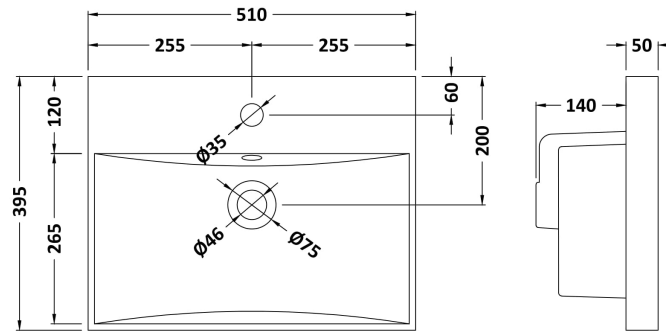

Packaging Dimensions

Height (mm):	560
Width (mm):	520
Depth (mm):	405
Gross Weight (kg):	13.1

Packaging Data

Box Colour:	Brown Cardboard Box
Box Qty:	1
Label Size:	100 x 50
Label Colour:	White Label
Label Qty:	2

Outer Box Dimensions (If Applicable)

Height (mm):	
Width (mm):	
Depth (mm):	
Gross Weight (kg):	
Barcode:	5056462660240

Product Details

Country of Origin:	United Kingdom
Fitting Instruction:	No
CE Certification:	N/A
FSC Certified Materials:	Yes
Colour:	Black Woodgrain
Construction Method:	Cam & Wood Dowel
Construction Type:	Rigid
Cabinet Finish:	MFC Textured Woodgrain
Fascia Finish:	MFC Textured Woodgrain
Cabinet Thickness (mm):	18
Fascia Thickness (mm):	18
Drawer Included:	No
Drawer Type:	Not Applicable
No of Shelves:	0
Hinge Type:	95 Degree Clip-On Soft Close
Hinge Included:	Yes, Supplied
Adjustable Legs:	No, Not Required
Fixings Included:	Yes
Handle Style:	Contemporary
Waste Shroud:	No
Handle Included:	Yes, Supplied
Handle Type:	D-Shape

Sales Code: NVM032

Description: 500 Thin Edged Basin 1Th

Product Dimensions

Height (mm):	170
Width (mm):	510
Depth (mm):	395
Nett Weight (kg):	9.5

Packaging Dimensions

Height (mm):	190
Width (mm):	530
Depth (mm):	415
Gross Weight (kg):	10

Packaging Data

Box Colour:	Brown Cardboard Box - Printed
Box Qty:	1
Label Size:	100 x 50
Label Colour:	White Label
Label Qty:	2

Outer Box Dimensions (If Applicable)

Height (mm):	
Width (mm):	
Depth (mm):	
Gross Weight (kg):	
Barcode:	5056211853411