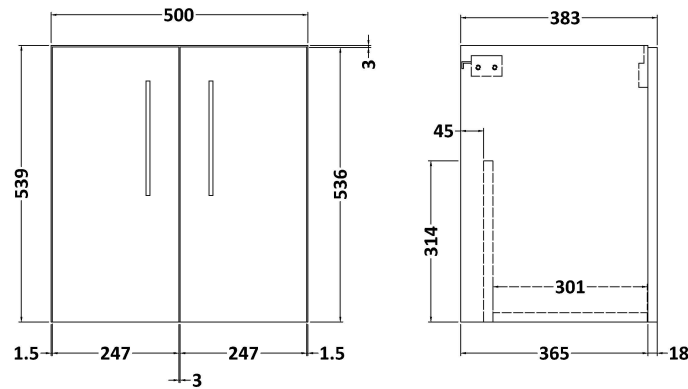

Sales Code: ARN621B

Description: 500 Wh 2-Door Vanity & Basin 2

Packaging Details

Barcode: 5056462667263

Sales Code: NVF621N

Description: 500 Wh 2-Door Unit (365 Deep)

Product Dimensions

Height (mm):	540
Width (mm):	500
Depth (mm):	383
Nett Weight (kg):	12.6

Packaging Dimensions

Height (mm):	560
Width (mm):	520
Depth (mm):	405
Gross Weight (kg):	13.1

Packaging Data

Box Colour:	Brown Cardboard Box
Box Qty:	1
Label Size:	100 x 50
Label Colour:	White Label
Label Qty:	2

Sales Code: NVM001

Description: 500mm Minimalist Basin 1Th

Product Dimensions

Height (mm):	170
Width (mm):	500
Depth (mm):	390
Nett Weight (kg):	9

Packaging Dimensions

Height (mm):	400
Width (mm):	520
Depth (mm):	200
Gross Weight (kg):	9

Packaging Data

Box Colour:	Brown Cardboard Box
Box Qty:	1
Label Size:	105 x 50
Label Colour:	White Label
Label Qty:	1

Outer Box Dimensions (If Applicable)

Height (mm):	
Width (mm):	
Depth (mm):	
Gross Weight (kg):	
Barcode:	5055275828670