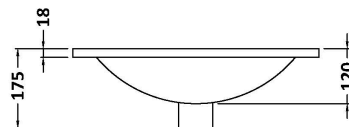

Packaging Dimensions

Height (mm):	560
Width (mm):	520
Depth (mm):	405
Gross Weight (kg):	13.1

Packaging Data

Box Colour:	Brown Cardboard Box
Box Qty:	1
Label Size:	100 x 50
Label Colour:	White Label
Label Qty:	2

Outer Box Dimensions (If Applicable)

Height (mm):	
Width (mm):	
Depth (mm):	
Gross Weight (kg):	
Barcode:	5056462660240

Product Details

Country of Origin:	United Kingdom
Fitting Instruction:	No
CE Certification:	N/A
FSC Certified Materials:	Yes
Colour:	Black Woodgrain
Construction Method:	Cam & Wood Dowel
Construction Type:	Rigid
Cabinet Finish:	MFC Textured Woodgrain
Fascia Finish:	MFC Textured Woodgrain
Cabinet Thickness (mm):	18
Fascia Thickness (mm):	18
Drawer Included:	No
Drawer Type:	Not Applicable
No of Shelves:	0
Hinge Type:	95 Degree Clip-On Soft Close
Hinge Included:	Yes, Supplied
Adjustable Legs:	No, Not Required
Fixings Included:	Yes
Handle Style:	Contemporary
Waste Shroud:	No
Handle Included:	Yes, Supplied
Handle Type:	D-Shape

Sales Code: NVM001

Description: 500mm Minimalist Basin 1Th

Product Dimensions

Height (mm):	170
Width (mm):	500
Depth (mm):	390
Nett Weight (kg):	9

Packaging Dimensions

Height (mm):	400
Width (mm):	520
Depth (mm):	200
Gross Weight (kg):	9

Packaging Data

Box Colour:	Brown Cardboard Box
Box Qty:	1
Label Size:	105 x 50
Label Colour:	White Label
Label Qty:	1

Outer Box Dimensions (If Applicable)

Height (mm):	
Width (mm):	
Depth (mm):	
Gross Weight (kg):	
Barcode:	5055275828670