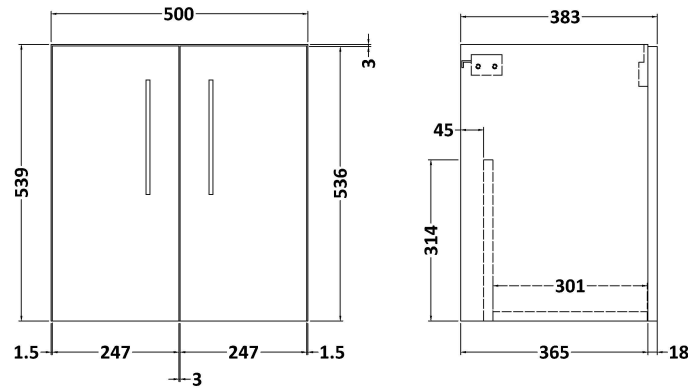

Sales Code: ARN621A

Description: 500 Wh 2-Door Vanity & Basin 1

Packaging Details

Barcode: 5056462667256

Sales Code: NVF621N

Description: 500 Wh 2-Door Unit (365 Deep)

Product Dimensions

Height (mm):	540
Width (mm):	500
Depth (mm):	383
Nett Weight (kg):	12.6

Packaging Dimensions

Height (mm):	560
Width (mm):	520
Depth (mm):	405
Gross Weight (kg):	13.1

Packaging Data

Box Colour:	Brown Cardboard Box
Box Qty:	1
Label Size:	100 x 50
Label Colour:	White Label
Label Qty:	2

Sales Code: NVM012

Description: 500 Mid-Edged Basin 1 Th

Product Dimensions

Height (mm):	180
Width (mm):	510
Depth (mm):	390
Nett Weight (kg):	10.54

Packaging Dimensions

Height (mm):	210
Width (mm):	410
Depth (mm):	530
Gross Weight (kg):	10.54

Packaging Data

Box Colour:	Brown Cardboard Box - Printed
Box Qty:	1
Label Size:	100 x 50
Label Colour:	White Label
Label Qty:	2

Outer Box Dimensions (If Applicable)

Height (mm):	
Width (mm):	
Depth (mm):	
Gross Weight (kg):	
Barcode:	5055369043446