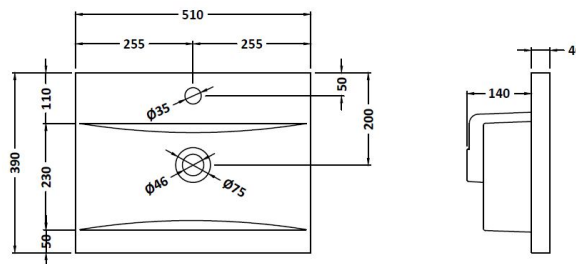

Packaging Dimensions

Height (mm):	560
Width (mm):	520
Depth (mm):	405
Gross Weight (kg):	13.1

Packaging Data

Box Colour:	Brown Cardboard Box
Box Qty:	1
Label Size:	100 x 50
Label Colour:	White Label
Label Qty:	2

Outer Box Dimensions (If Applicable)

Height (mm):	
Width (mm):	
Depth (mm):	
Gross Weight (kg):	
Barcode:	5056462660240

Product Details

Country of Origin:	United Kingdom
Fitting Instruction:	No
CE Certification:	N/A
FSC Certified Materials:	Yes
Colour:	Black Woodgrain
Construction Method:	Cam & Wood Dowel
Construction Type:	Rigid
Cabinet Finish:	MFC Textured Woodgrain
Fascia Finish:	MFC Textured Woodgrain
Cabinet Thickness (mm):	18
Fascia Thickness (mm):	18
Drawer Included:	No
Drawer Type:	Not Applicable
No of Shelves:	0
Hinge Type:	95 Degree Clip-On Soft Close
Hinge Included:	Yes, Supplied
Adjustable Legs:	No, Not Required
Fixings Included:	Yes
Handle Style:	Contemporary
Waste Shroud:	No
Handle Included:	Yes, Supplied
Handle Type:	D-Shape

Sales Code: NVM012

Description: 500 Mid-Edged Basin 1 Th

Product Dimensions

Height (mm):	180
Width (mm):	510
Depth (mm):	390
Nett Weight (kg):	10.54

Packaging Dimensions

Height (mm):	210
Width (mm):	410
Depth (mm):	530
Gross Weight (kg):	10.54

Packaging Data

Box Colour:	Brown Cardboard Box - Printed
Box Qty:	1
Label Size:	100 x 50
Label Colour:	White Label
Label Qty:	2

Outer Box Dimensions (If Applicable)

Height (mm):	
Width (mm):	
Depth (mm):	
Gross Weight (kg):	
Barcode:	5055369043446