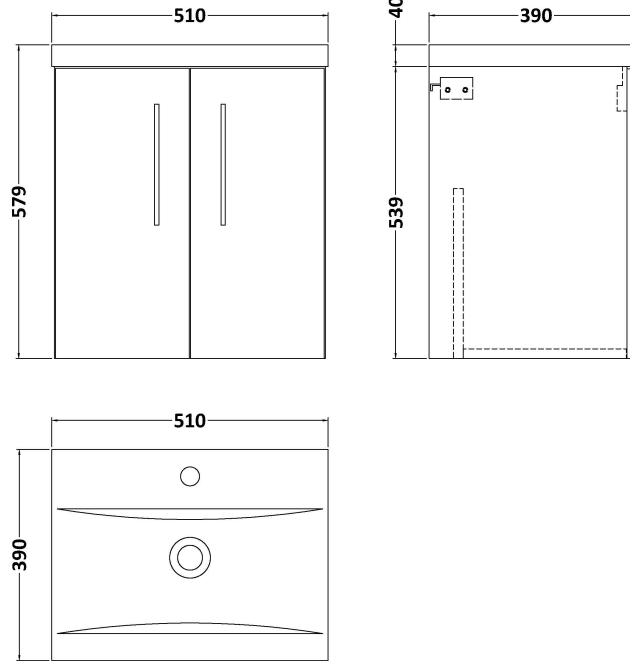

Sales Code: ARN621A

Description: 500 Wh 2-Door Vanity & Basin 1

Packaging Details

Barcode: 5056462667256

Sales Code: NVF621N

Description: 500 Wh 2-Door Unit (365 Deep)

Product Dimensions

Height (mm):	540
Width (mm):	500
Depth (mm):	383
Nett Weight (kg):	12.6

Packaging Dimensions

Height (mm):	560
Width (mm):	520
Depth (mm):	405
Gross Weight (kg):	13.1

Packaging Data

Box Colour:	Brown Cardboard Box
Box Qty:	1
Label Size:	100 x 50
Label Colour:	White Label
Label Qty:	2

Sales Code: NVM012

Description: 500 Mid-Edged Basin 1 Th

Product Dimensions

Height (mm):	180
Width (mm):	510
Depth (mm):	390
Nett Weight (kg):	10.54

Packaging Dimensions

Height (mm):	210
Width (mm):	410
Depth (mm):	530
Gross Weight (kg):	10.54

Packaging Data

Box Colour:	Brown Cardboard Box - Printed
Box Qty:	1
Label Size:	100 x 50
Label Colour:	White Label
Label Qty:	2

Outer Box Dimensions (If Applicable)

Height (mm):	
Width (mm):	
Depth (mm):	
Gross Weight (kg):	
Barcode:	5055369043446