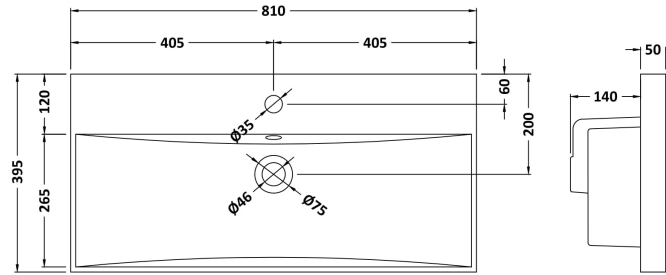

### Product Dimensions

Height (mm):	800
Width (mm):	800
Depth (mm):	383
Nett Weight (kg):	25.5

### Packaging Dimensions

Height (mm):	835
Width (mm):	820
Depth (mm):	375
Gross Weight (kg):	26

### Outer Box Dimensions (If Applicable)

Height (mm):	
Width (mm):	
Depth (mm):	
Gross Weight (kg):	
Barcode:	5056462660226

### Product Dimensions

Height (mm):	170
Width (mm):	810
Depth (mm):	395
Nett Weight (kg):	14.5