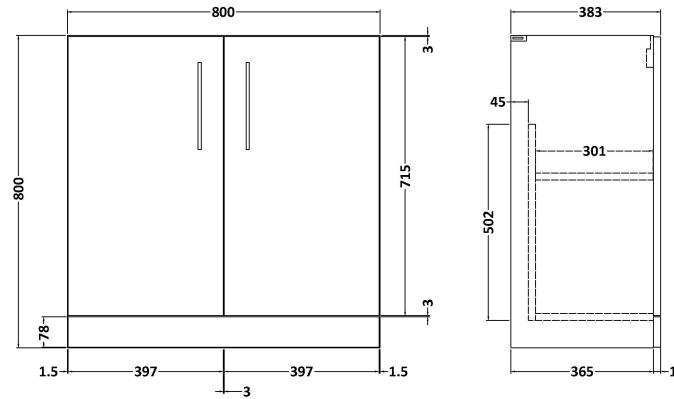

### Product Dimensions

Height (mm):	800
Width (mm):	800
Depth (mm):	383
Nett Weight (kg):	25.5

### Packaging Dimensions

Height (mm):	835
Width (mm):	820
Depth (mm):	375
Gross Weight (kg):	26

### Product Dimensions

Height (mm):	170
Width (mm):	810
Depth (mm):	395
Nett Weight (kg):	14.5

### Packaging Dimensions

Height (mm):	190
Width (mm):	830
Depth (mm):	415
Gross Weight (kg):	15