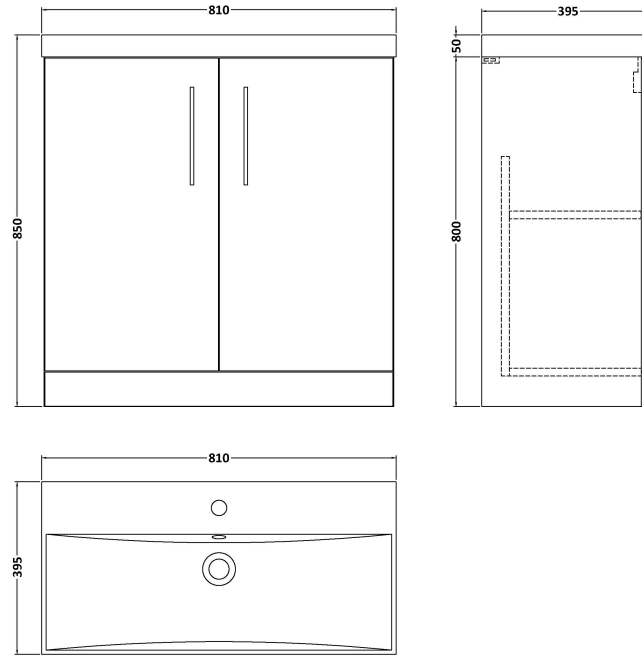

Sales Code: ARN605D

Description: 800 Fs 2-Door Vanity & Basin 3

Packaging Details

Barcode: 5056462616896