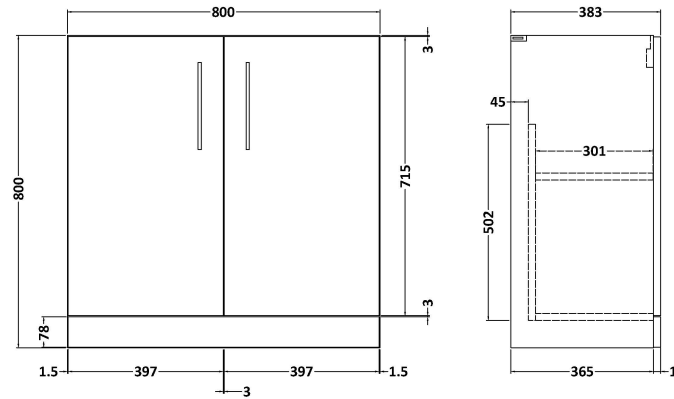

Sales Code: ARN605B

Description: 800 Fs 2-Door Vanity & Basin 2

Packaging Details

Barcode: 5056462616889

Sales Code: NVF605N

Description: 800 Fs 2-Door Unit (365 Deep)

Product Dimensions

Height (mm):	800
Width (mm):	800
Depth (mm):	383
Nett Weight (kg):	25.5

Packaging Dimensions

Height (mm):	835
Width (mm):	820
Depth (mm):	375
Gross Weight (kg):	26

Packaging Data

Box Colour:	Brown Cardboard Box
Box Qty:	1
Label Size:	100 x 50
Label Colour:	White Label
Label Qty:	2

Outer Box Dimensions (If Applicable)

Height (mm):	
Width (mm):	
Depth (mm):	
Gross Weight (kg):	
Barcode:	5056462660226

Product Details

Country of Origin:	United Kingdom
Fitting Instruction:	No
CE Certification:	N/A
FSC Certified Materials:	Yes
Colour:	Black Woodgrain
Construction Method:	Cam & Wood Dowel
Construction Type:	Rigid
Cabinet Finish:	MFC Textured Woodgrain
Fascia Finish:	MFC Textured Woodgrain
Cabinet Thickness (mm):	18
Fascia Thickness (mm):	18
Drawer Included:	No
Drawer Type:	Not Applicable
No of Shelves:	1
Hinge Type:	95 Degree Clip-On Soft Close
Hinge Included:	Yes, Supplied
Adjustable Legs:	No, Not Required
Fixings Included:	Yes
Handle Style:	Contemporary
Waste Shroud:	No
Handle Included:	Yes, Supplied
Handle Type:	D-Shape

Sales Code: NVM005

Description: Minimalist Basin 800mm

Product Dimensions

Height (mm):	170
Width (mm):	800
Depth (mm):	390
Nett Weight (kg):	16.9

Packaging Dimensions

Height (mm):	400
Width (mm):	820
Depth (mm):	200
Gross Weight (kg):	16.9