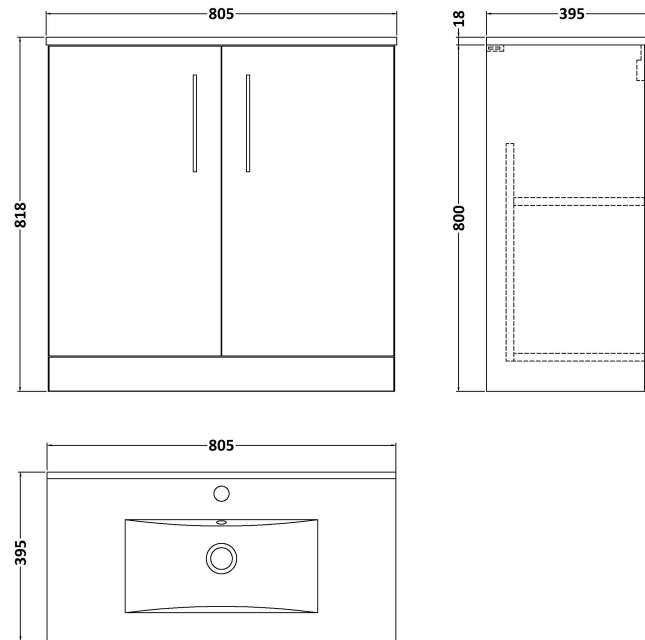

Sales Code: ARN605B

Description: 800 Fs 2-Door Vanity & Basin 2

Packaging Details

Barcode: 5056462616889

Sales Code: NVF605N

Description: 800 Fs 2-Door Unit (365 Deep)

Product Dimensions

Height (mm):	800
Width (mm):	800
Depth (mm):	383
Nett Weight (kg):	25.5

Packaging Dimensions

Height (mm):	835
Width (mm):	820
Depth (mm):	375
Gross Weight (kg):	26

Packaging Data

Box Colour:	Brown Cardboard Box
Box Qty:	1
Label Size:	100 x 50
Label Colour:	White Label
Label Qty:	2

Sales Code: NVM005

Description: Minimalist Basin 800mm

Product Dimensions

Height (mm):	170
Width (mm):	800
Depth (mm):	390
Nett Weight (kg):	16.9

Packaging Dimensions

Height (mm):	400
Width (mm):	820
Depth (mm):	200
Gross Weight (kg):	16.9

Packaging Data

Box Colour:	Brown Cardboard Box - Printed
Box Qty:	1
Label Size:	100 x 50
Label Colour:	White Label
Label Qty:	2

Outer Box Dimensions (If Applicable)

Height (mm):	
Width (mm):	
Depth (mm):	
Gross Weight (kg):	
Barcode:	5055146194675